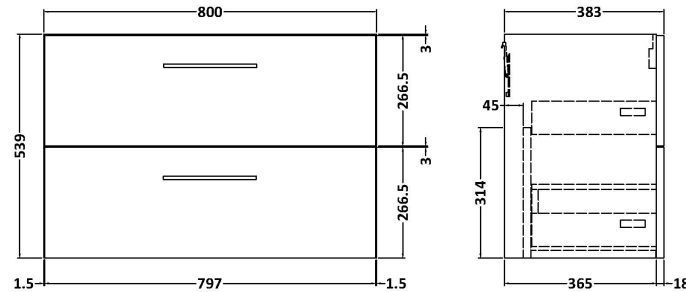

Sales Code: ARN2926LSB

Description: 800 Wh 2-Drawer Vanity & Laminate Top

Packaging Details

Barcode: 5056678451571

Sales Code: LSB800

Description: Laminate Worktop 805X390x22mm

Product Dimensions

Height (mm):	22
Width (mm):	805
Depth (mm):	390
Nett Weight (kg):	2.75

Packaging Dimensions

Height (mm):	25
Width (mm):	810
Depth (mm):	455
Gross Weight (kg):	2.75

Packaging Data

Box Colour:	Brown Cardboard Box
Box Qty:	1
Label Size:	100 x 50
Label Colour:	White Label
Label Qty:	1

Sales Code: NVF2926

Description: 800 Wh 2-Drawer Unit (365 Deep)

Product Dimensions

Height (mm):	540
Width (mm):	800
Depth (mm):	383
Nett Weight (kg):	33.5

Packaging Dimensions

Height (mm):	560
Width (mm):	820
Depth (mm):	405
Gross Weight (kg):	34

Packaging Data

Box Colour:	Brown Cardboard Box - Printed
Box Qty:	1
Label Size:	100 x 50
Label Colour:	White Label
Label Qty:	2

Outer Box Dimensions (If Applicable)

Height (mm):	
Width (mm):	
Depth (mm):	
Gross Weight (kg):	
Barcode:	5056678447321