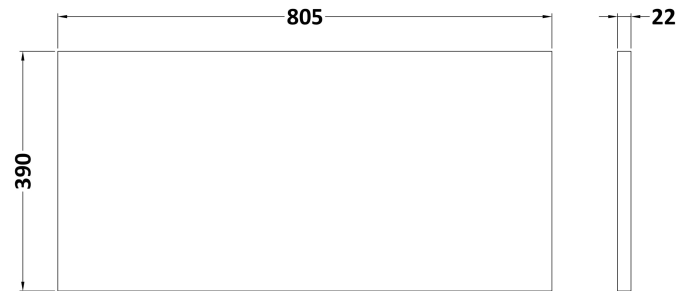

Sales Code: ARN2926LSB

Description: 800 Wh 2-Drawer Vanity & Laminate Top

Packaging Details

Barcode: 5056678451571

Sales Code: LSB800

Description: Laminate Worktop 805X390x22mm

Product Dimensions

Height (mm):	22
Width (mm):	805
Depth (mm):	390
Nett Weight (kg):	2.75

Packaging Dimensions

Height (mm):	25
Width (mm):	810
Depth (mm):	455
Gross Weight (kg):	2.75

Packaging Data

Box Colour:	Brown Cardboard Box
Box Qty:	1
Label Size:	100 x 50
Label Colour:	White Label
Label Qty:	1

Sales Code: NVF2926

Description: 800 Wh 2-Drawer Unit (365 Deep)

Product Dimensions

Height (mm):	540
Width (mm):	800
Depth (mm):	383
Nett Weight (kg):	33.5

Packaging Dimensions

Height (mm):	560
Width (mm):	820
Depth (mm):	405
Gross Weight (kg):	34

Packaging Data

Box Colour:	Brown Cardboard Box - Printed
Box Qty:	1
Label Size:	100 x 50
Label Colour:	White Label
Label Qty:	2

Outer Box Dimensions (If Applicable)

Height (mm):	
Width (mm):	
Depth (mm):	
Gross Weight (kg):	
Barcode:	5056678447321