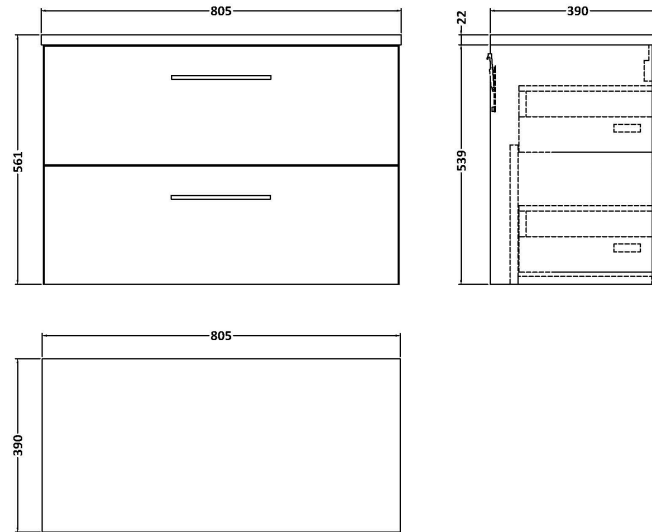

Sales Code: ARN2926LSB

Description: 800 Wh 2-Drawer Vanity & Laminate Top

Packaging Details

Barcode: 5056678451571

Sales Code: LSB800

Description: Laminate Worktop 805X390x22mm

Product Dimensions

Height (mm):	22
Width (mm):	805
Depth (mm):	390
Nett Weight (kg):	2.75

Packaging Dimensions

Height (mm):	25
Width (mm):	810
Depth (mm):	455
Gross Weight (kg):	2.75

Packaging Data

Box Colour:	Brown Cardboard Box
Box Qty:	1
Label Size:	100 x 50
Label Colour:	White Label
Label Qty:	1

Sales Code: NVF2926

Description: 800 Wh 2-Drawer Unit (365 Deep)

Product Dimensions

Height (mm):	540
Width (mm):	800
Depth (mm):	383
Nett Weight (kg):	33.5

Packaging Dimensions

Height (mm):	560
Width (mm):	820
Depth (mm):	405
Gross Weight (kg):	34

Packaging Data

Box Colour:	Brown Cardboard Box - Printed
Box Qty:	1
Label Size:	100 x 50
Label Colour:	White Label
Label Qty:	2

Outer Box Dimensions (If Applicable)

Height (mm):	
Width (mm):	
Depth (mm):	
Gross Weight (kg):	
Barcode:	5056678447321