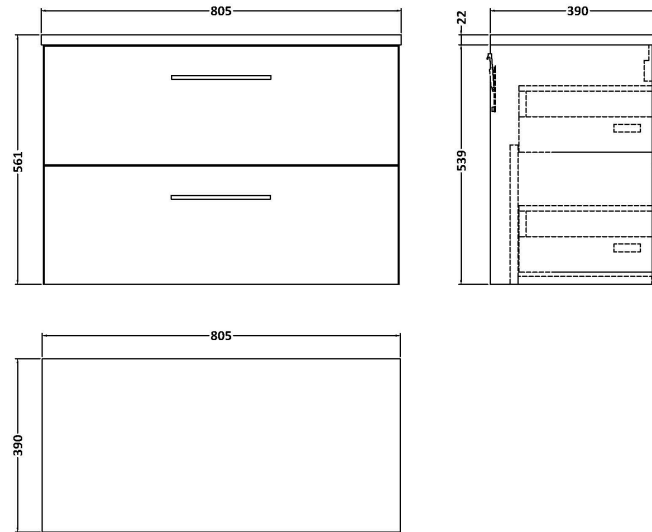

Sales Code: ARN2926LSW

Description: 800 Wh 2-Drawer Vanity & Laminate Top

Packaging Details

Barcode: 5056678451588

Sales Code: LSW800

Description: Laminate Worktop 805X390x22mm

Product Dimensions

Height (mm):	22
Width (mm):	805
Depth (mm):	390
Nett Weight (kg):	2.75

Packaging Dimensions

Height (mm):	25
Width (mm):	810
Depth (mm):	455
Gross Weight (kg):	2.75

Packaging Data

Box Colour:	Brown Cardboard Box
Box Qty:	1
Label Size:	100 x 50
Label Colour:	White Label
Label Qty:	1

Sales Code: NVF2926

Description: 800 Wh 2-Drawer Unit (365 Deep)

Product Dimensions

Height (mm):	540
Width (mm):	800
Depth (mm):	383
Nett Weight (kg):	33.5

Packaging Dimensions

Height (mm):	560
Width (mm):	820
Depth (mm):	405
Gross Weight (kg):	34

Packaging Data

Box Colour:	Brown Cardboard Box - Printed
Box Qty:	1
Label Size:	100 x 50
Label Colour:	White Label
Label Qty:	2

Outer Box Dimensions (If Applicable)

Height (mm):	
Width (mm):	
Depth (mm):	
Gross Weight (kg):	
Barcode:	5056678447321