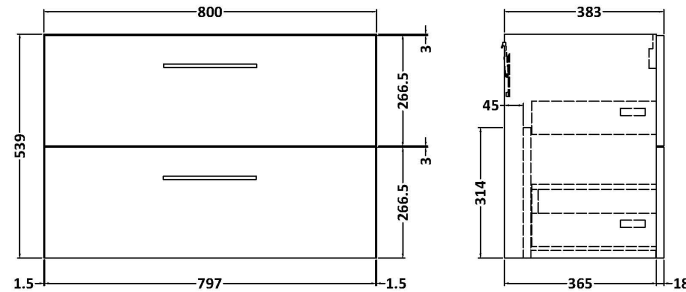

Sales Code: ARN2926LSW

Description: 800 Wh 2-Drawer Vanity & Laminate Top

Packaging Details

Barcode: 5056678451588

Sales Code: LSW800

Description: Laminate Worktop 805X390x22mm

Product Dimensions

Height (mm):	22
Width (mm):	805
Depth (mm):	390
Nett Weight (kg):	2.75

Packaging Dimensions

Height (mm):	25
Width (mm):	810
Depth (mm):	455
Gross Weight (kg):	2.75

Packaging Data

Box Colour:	Brown Cardboard Box
Box Qty:	1
Label Size:	100 x 50
Label Colour:	White Label
Label Qty:	1

Outer Box Dimensions (If Applicable)

Height (mm):	
Width (mm):	
Depth (mm):	
Gross Weight (kg):	
Barcode:	5056211874157

Product Details

Country of Origin:	United Kingdom
Fitting Instruction:	No
CE & UKCA:	N/A
FSC Certified Materials:	Yes
Colour:	Sparkling White
Construction Method:	Not Applicable
Construction Type:	Not Applicable
Cabinet Finish:	Not Applicable
Fascia Finish:	MFC Laminated
Cabinet Thickness (mm):	
Fascia Thickness (mm):	22
Drawer Included:	No
Drawer Type:	Not Applicable
No of Shelves:	0
Hinge Type:	Not Applicable
Hinge Included:	No
Adjustable Legs:	No, Not Required
Fixings Included:	No
Handle Style:	Not Applicable
Waste Shroud:	Not Applicable
Handle Included:	No
Handle Type:	Not Applicable

Sales Code: NVF2926

Description: 800 Wh 2-Drawer Unit (365 Deep)

Product Dimensions

Height (mm):	540
Width (mm):	800
Depth (mm):	383
Nett Weight (kg):	33.5

Packaging Dimensions

Height (mm):	560
Width (mm):	820
Depth (mm):	405
Gross Weight (kg):	34