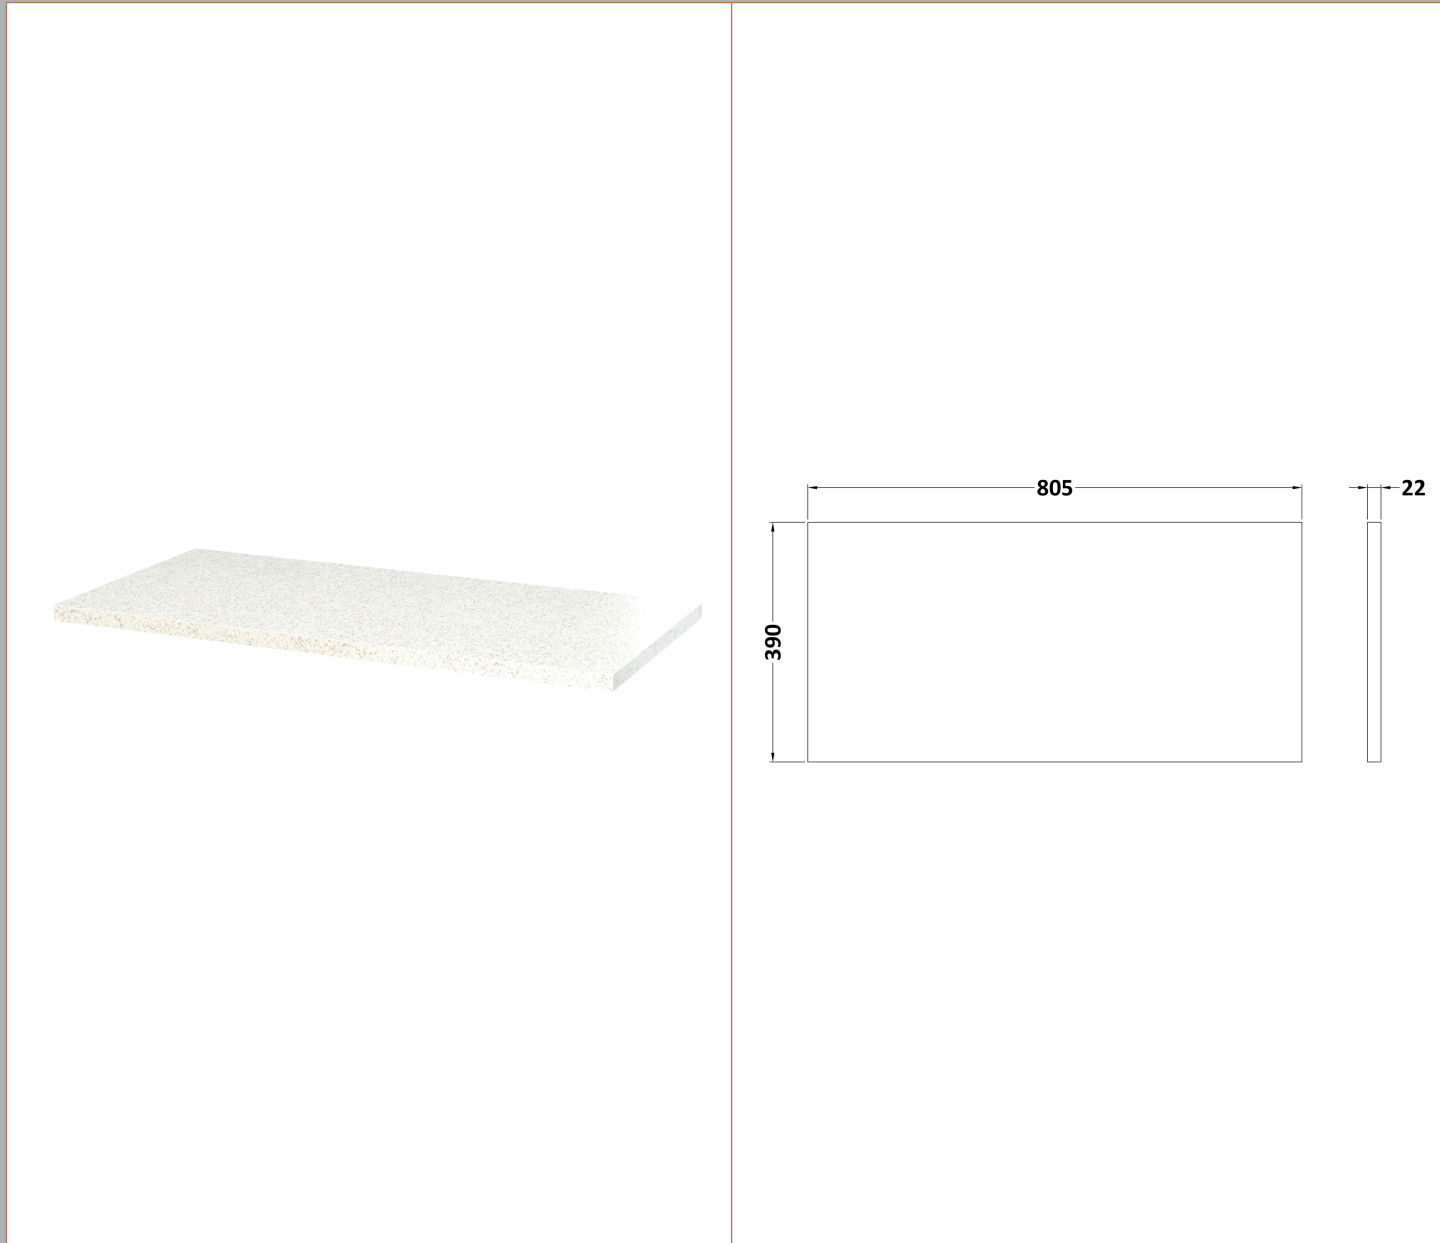

Sales Code: ARN2926LSW

Description: 800 Wh 2-Drawer Vanity & Laminate Top

Packaging Details

Barcode: 5056678451588

Sales Code: LSW800

Description: Laminate Worktop 805X390x22mm

Product Dimensions

Height (mm):	22
Width (mm):	805
Depth (mm):	390
Nett Weight (kg):	2.75

Packaging Dimensions

Height (mm):	25
Width (mm):	810
Depth (mm):	455
Gross Weight (kg):	2.75

Packaging Data

Box Colour:	Brown Cardboard Box
Box Qty:	1
Label Size:	100 x 50
Label Colour:	White Label
Label Qty:	1

Outer Box Dimensions (If Applicable)

Height (mm):	
Width (mm):	
Depth (mm):	
Gross Weight (kg):	
Barcode:	5056211874157

Product Details

Country of Origin:	United Kingdom
Fitting Instruction:	No
CE & UKCA:	N/A
FSC Certified Materials:	Yes
Colour:	Sparkling White
Construction Method:	Not Applicable
Construction Type:	Not Applicable
Cabinet Finish:	Not Applicable
Fascia Finish:	MFC Laminated
Cabinet Thickness (mm):	
Fascia Thickness (mm):	22
Drawer Included:	No
Drawer Type:	Not Applicable
No of Shelves:	0
Hinge Type:	Not Applicable
Hinge Included:	No
Adjustable Legs:	No, Not Required
Fixings Included:	No
Handle Style:	Not Applicable
Waste Shroud:	Not Applicable
Handle Included:	No
Handle Type:	Not Applicable

Sales Code: NVF2926

Description: 800 Wh 2-Drawer Unit (365 Deep)

Product Dimensions

Height (mm):	540
Width (mm):	800
Depth (mm):	383
Nett Weight (kg):	33.5

Packaging Dimensions

Height (mm):	560
Width (mm):	820
Depth (mm):	405
Gross Weight (kg):	34