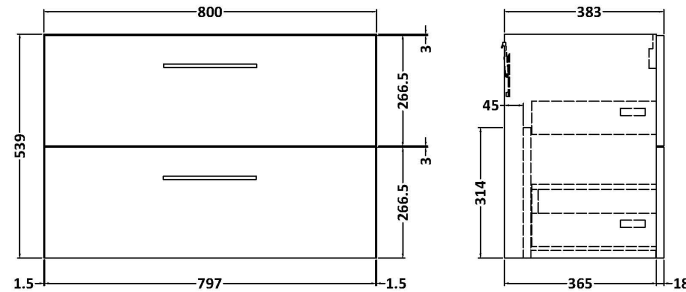

Packaging Dimensions

Height (mm):	25
Width (mm):	825
Depth (mm):	410
Gross Weight (kg):	3.5

Packaging Data

Box Colour:	Brown Cardboard Box - Printed
Box Qty:	1
Label Size:	100 x 50
Label Colour:	Not Applicable
Label Qty:	0

Outer Box Dimensions (If Applicable)

Height (mm):	
Width (mm):	
Depth (mm):	
Gross Weight (kg):	
Barcode:	5056678447406

Product Details

Country of Origin:	China
Fitting Instruction:	No
CE & UKCA:	N/A
FSC Certified Materials:	Yes
Colour:	Indigo Blue
Construction Method:	Not Applicable
Construction Type:	Not Applicable
Cabinet Finish:	Not Applicable
Fascia Finish:	Mdf Painted Matt
Cabinet Thickness (mm):	
Fascia Thickness (mm):	18
Drawer Included:	Not Applicable
Drawer Type:	Not Applicable
No of Shelves:	Not Applicable
Hinge Type:	Not Applicable
Hinge Included:	Not Applicable
Adjustable Legs:	Not Applicable
Fixings Included:	Yes
Handle Style:	Not Applicable
Waste Shroud:	Not Applicable
Handle Included:	Not Applicable
Handle Type:	Not Applicable

Sales Code: NVF2926

Description: 800 Wh 2-Drawer Unit (365 Deep)

Product Dimensions

Height (mm):	540
Width (mm):	800
Depth (mm):	383
Nett Weight (kg):	33.5

Packaging Dimensions

Height (mm):	560
Width (mm):	820
Depth (mm):	405
Gross Weight (kg):	34

Packaging Data

Box Colour:	Brown Cardboard Box - Printed
Box Qty:	1
Label Size:	100 x 50
Label Colour:	White Label
Label Qty:	2

Outer Box Dimensions (If Applicable)

Height (mm):	
Width (mm):	
Depth (mm):	
Gross Weight (kg):	
Barcode:	5056678447321