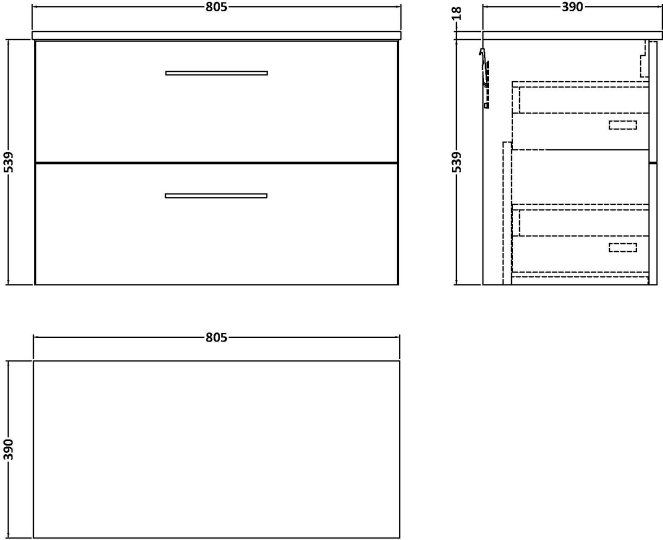

Sales Code: ARN2926W

Description: 800 Wh 2-Drawer Vanity & Worktop

Packaging Details

Barcode: 5056678451595

Sales Code: MWD2980

Description: 800 Worktop (805X390x18mm)

Product Dimensions

Height (mm):	18
Width (mm):	805
Depth (mm):	390
Nett Weight (kg):	3.5

Packaging Dimensions

Height (mm):	25
Width (mm):	825
Depth (mm):	410
Gross Weight (kg):	3.5

Packaging Data

Box Colour:	Brown Cardboard Box - Printed
Box Qty:	1
Label Size:	100 x 50
Label Colour:	Not Applicable
Label Qty:	0

Sales Code: NVF2926

Description: 800 Wh 2-Drawer Unit (365 Deep)

Product Dimensions

Height (mm):	540
Width (mm):	800
Depth (mm):	383
Nett Weight (kg):	33.5

Packaging Dimensions

Height (mm):	560
Width (mm):	820
Depth (mm):	405
Gross Weight (kg):	34

Packaging Data

Box Colour:	Brown Cardboard Box - Printed
Box Qty:	1
Label Size:	100 x 50
Label Colour:	White Label
Label Qty:	2

Outer Box Dimensions (If Applicable)

Height (mm):	
Width (mm):	
Depth (mm):	
Gross Weight (kg):	
Barcode:	5056678447321