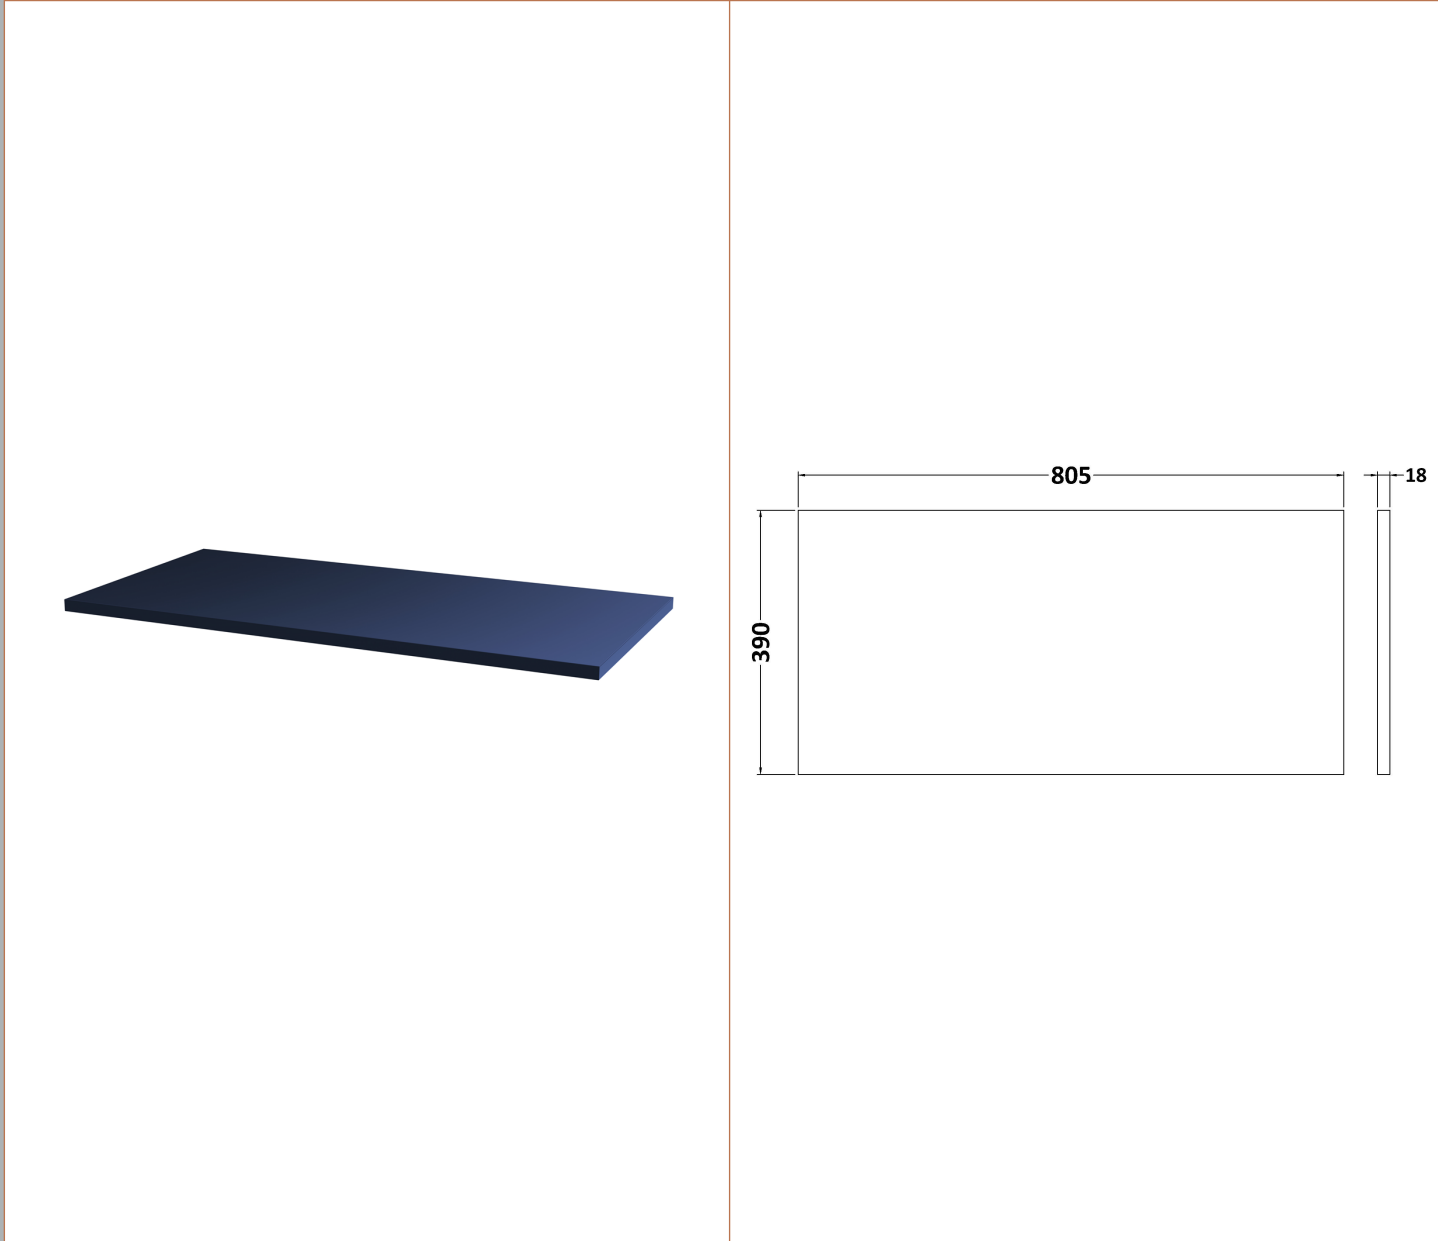

Sales Code: ARN2926W

Description: 800 Wh 2-Drawer Vanity & Worktop

Packaging Details

Barcode: 5056678451595

Sales Code: MWD2980

Description: 800 Worktop (805X390x18mm)

Product Dimensions

Height (mm):	18
Width (mm):	805
Depth (mm):	390
Nett Weight (kg):	3.5

Packaging Dimensions

Height (mm):	25
Width (mm):	825
Depth (mm):	410
Gross Weight (kg):	3.5

Packaging Data

Box Colour:	Brown Cardboard Box - Printed
Box Qty:	1
Label Size:	100 x 50
Label Colour:	Not Applicable
Label Qty:	0

Outer Box Dimensions (If Applicable)

Height (mm):	
Width (mm):	
Depth (mm):	
Gross Weight (kg):	
Barcode:	5056678447406

Product Details

Country of Origin:	China
Fitting Instruction:	No
CE & UKCA:	N/A
FSC Certified Materials:	Yes
Colour:	Indigo Blue
Construction Method:	Not Applicable
Construction Type:	Not Applicable
Cabinet Finish:	Not Applicable
Fascia Finish:	Mdf Painted Matt
Cabinet Thickness (mm):	
Fascia Thickness (mm):	18
Drawer Included:	Not Applicable
Drawer Type:	Not Applicable
No of Shelves:	Not Applicable
Hinge Type:	Not Applicable
Hinge Included:	Not Applicable
Adjustable Legs:	Not Applicable
Fixings Included:	Yes
Handle Style:	Not Applicable
Waste Shroud:	Not Applicable
Handle Included:	Not Applicable
Handle Type:	Not Applicable

Sales Code: NVF2926

Description: 800 Wh 2-Drawer Unit (365 Deep)

Product Dimensions

Height (mm):	540
Width (mm):	800
Depth (mm):	383
Nett Weight (kg):	33.5

Packaging Dimensions

Height (mm):	560
Width (mm):	820
Depth (mm):	405
Gross Weight (kg):	34