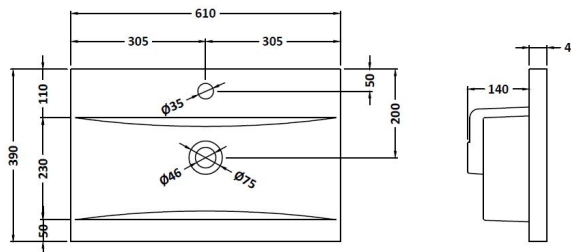

Packaging Dimensions

Height (mm):	835
Width (mm):	632
Depth (mm):	391
Gross Weight (kg):	26.5

Packaging Data

Box Colour:	Brown Cardboard Box - Printed
Box Qty:	1
Label Size:	100 x 50
Label Colour:	White Label
Label Qty:	2

Outer Box Dimensions (If Applicable)

Height (mm):	
Width (mm):	
Depth (mm):	
Gross Weight (kg):	
Barcode:	5056678447246

Product Details

Country of Origin:	China
Fitting Instruction:	No
CE & UKCA:	N/A
FSC Certified Materials:	Yes
Colour:	Indigo Blue
Construction Method:	Cam & Wood Dowel
Construction Type:	Rigid
Cabinet Finish:	MFC Painted Matt
Fascia Finish:	Mdf Painted Matt
Cabinet Thickness (mm):	16
Fascia Thickness (mm):	18
Drawer Included:	Yes
Drawer Type:	80mm High Metal S/C Inc Galler
No of Shelves:	0
Hinge Type:	Not Applicable
Hinge Included:	Not Applicable
Adjustable Legs:	No, Not Required
Fixings Included:	Yes
Handle Style:	Contemporary
Waste Shroud:	Yes
Handle Included:	Yes, Supplied
Handle Type:	D-Shape

Sales Code: NVM013

Description: 600 Mid-Edged Basin 1 Th

Product Dimensions

Height (mm):	180
Width (mm):	610
Depth (mm):	390
Nett Weight (kg):	11

Packaging Dimensions

Height (mm):	200
Width (mm):	410
Depth (mm):	630
Gross Weight (kg):	11

Packaging Data

Box Colour:	Brown Cardboard Box - Printed
Box Qty:	1
Label Size:	100 x 50
Label Colour:	White Label
Label Qty:	2

Outer Box Dimensions (If Applicable)

Height (mm):	
Width (mm):	
Depth (mm):	
Gross Weight (kg):	
Barcode:	5055369043415