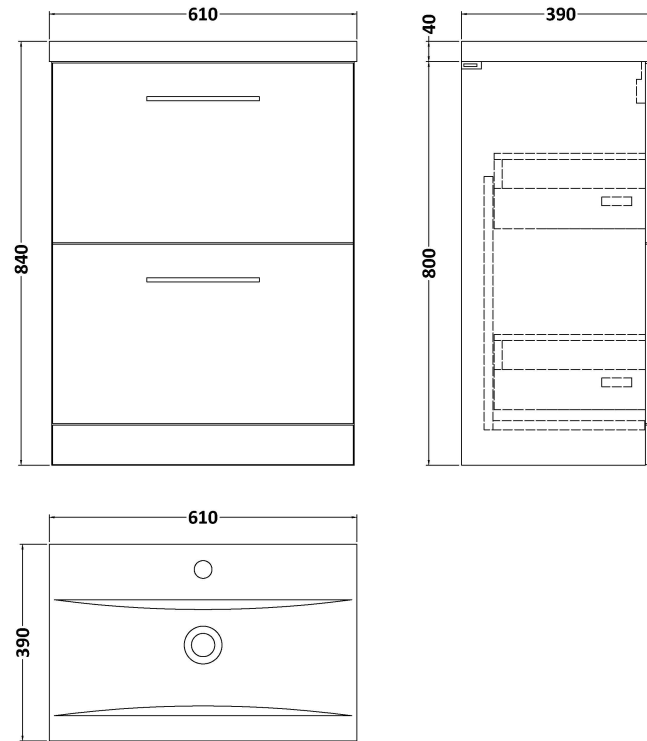

Sales Code: ARN2933A

Description: 600 Fs 2-Drawer Vanity & Basin 1

Packaging Details

Barcode: 5056678451601

Sales Code: NVF2933

Description: 600 Fs 2-Drawer Unit (365 Deep)

Product Dimensions

Height (mm):	800
Width (mm):	600
Depth (mm):	383
Nett Weight (kg):	26

Packaging Dimensions

Height (mm):	835
Width (mm):	632
Depth (mm):	391
Gross Weight (kg):	26.5

Packaging Data

Box Colour:	Brown Cardboard Box - Printed
Box Qty:	1
Label Size:	100 x 50
Label Colour:	White Label
Label Qty:	2

Sales Code: NVM013

Description: 600 Mid-Edged Basin 1 Th

Product Dimensions

Height (mm):	180
Width (mm):	610
Depth (mm):	390
Nett Weight (kg):	11

Packaging Dimensions

Height (mm):	200
Width (mm):	410
Depth (mm):	630
Gross Weight (kg):	11

Packaging Data

Box Colour:	Brown Cardboard Box - Printed
Box Qty:	1
Label Size:	100 x 50
Label Colour:	White Label
Label Qty:	2

Outer Box Dimensions (If Applicable)

Height (mm):	
Width (mm):	
Depth (mm):	
Gross Weight (kg):	
Barcode:	5055369043415