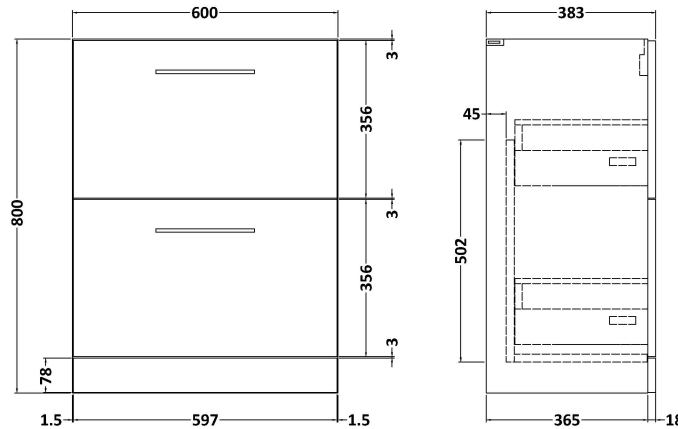

Sales Code: ARN2933A

Description: 600 Fs 2-Drawer Vanity & Basin 1

Packaging Details

Barcode: 5056678451601

Sales Code: NVF2933

Description: 600 Fs 2-Drawer Unit (365 Deep)

Product Dimensions

Height (mm):	800
Width (mm):	600
Depth (mm):	383
Nett Weight (kg):	26

Packaging Dimensions

Height (mm):	835
Width (mm):	632
Depth (mm):	391
Gross Weight (kg):	26.5

Packaging Data

Box Colour:	Brown Cardboard Box - Printed
Box Qty:	1
Label Size:	100 x 50
Label Colour:	White Label
Label Qty:	2

Sales Code: NVM013

Description: 600 Mid-Edged Basin 1 Th

Product Dimensions

Height (mm):	180
Width (mm):	610
Depth (mm):	390
Nett Weight (kg):	11

Packaging Dimensions

Height (mm):	200
Width (mm):	410
Depth (mm):	630
Gross Weight (kg):	11

Packaging Data

Box Colour:	Brown Cardboard Box - Printed
Box Qty:	1
Label Size:	100 x 50
Label Colour:	White Label
Label Qty:	2

Outer Box Dimensions (If Applicable)

Height (mm):	
Width (mm):	
Depth (mm):	
Gross Weight (kg):	
Barcode:	5055369043415