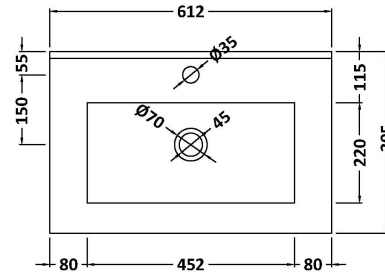

### Product Dimensions

Height (mm):	800
Width (mm):	600
Depth (mm):	383
Nett Weight (kg):	26

### Packaging Dimensions

Height (mm):	835
Width (mm):	632
Depth (mm):	391
Gross Weight (kg):	26.5

### Outer Box Dimensions (If Applicable)

Height (mm):	
Width (mm):	
Depth (mm):	
Gross Weight (kg):	
Barcode:	5056678447246

### Product Dimensions

Height (mm):	170
Width (mm):	600
Depth (mm):	390
Nett Weight (kg):	10.76