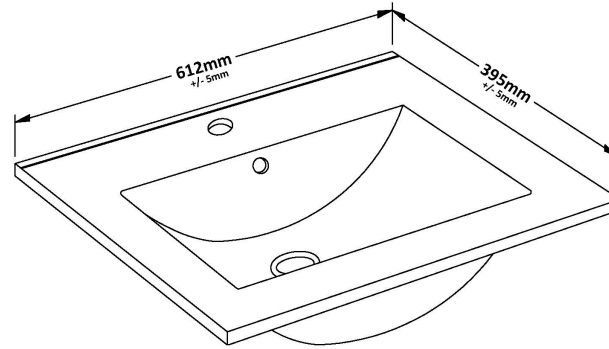

### Product Dimensions

Height (mm):	800
Width (mm):	600
Depth (mm):	383
Nett Weight (kg):	26

### Packaging Dimensions

Height (mm):	835
Width (mm):	632
Depth (mm):	391
Gross Weight (kg):	26.5

### Outer Box Dimensions (If Applicable)

Height (mm):	
Width (mm):	
Depth (mm):	
Gross Weight (kg):	
Barcode:	5056678447246

### Product Dimensions

Height (mm):	170
Width (mm):	600
Depth (mm):	390
Nett Weight (kg):	10.76