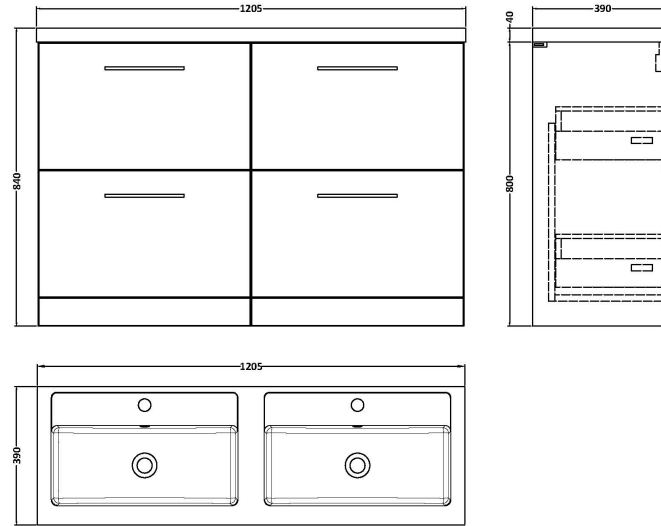

Sales Code: ARN2933C

Description: 1200 Fs 4-Drawer Vanity & Double Basin

Packaging Details

Barcode: 5056678451625

Sales Code: NVF2933

Description: 600 Fs 2-Drawer Unit (365 Deep)

Product Dimensions

Height (mm):	800
Width (mm):	600
Depth (mm):	383
Nett Weight (kg):	26

Packaging Dimensions

Height (mm):	835
Width (mm):	632
Depth (mm):	391
Gross Weight (kg):	26.5

Packaging Data

Box Colour:	Brown Cardboard Box - Printed
Box Qty:	1
Label Size:	100 x 50
Label Colour:	White Label
Label Qty:	2

Outer Box Dimensions (If Applicable)

Height (mm):	
Width (mm):	
Depth (mm):	
Gross Weight (kg):	
Barcode:	5056678447246

Product Details

Country of Origin:	China
Fitting Instruction:	No
CE & UKCA:	N/A
FSC Certified Materials:	Yes
Colour:	Indigo Blue
Construction Method:	Cam & Wood Dowel
Construction Type:	Rigid
Cabinet Finish:	MFC Painted Matt
Fascia Finish:	Mdf Painted Matt
Cabinet Thickness (mm):	16
Fascia Thickness (mm):	18
Drawer Included:	Yes
Drawer Type:	80mm High Metal S/C Inc Galler
No of Shelves:	0
Hinge Type:	Not Applicable
Hinge Included:	Not Applicable
Adjustable Legs:	No, Not Required
Fixings Included:	Yes
Handle Style:	Contemporary
Waste Shroud:	Yes
Handle Included:	Yes, Supplied
Handle Type:	D-Shape

Sales Code: PMB424

Description: Double Polymarble Basin 1205 X 390

Product Dimensions

Height (mm):	390
Width (mm):	1205
Depth (mm):	157
Nett Weight (kg):	18.12

Packaging Dimensions

Height (mm):	100
Width (mm):	1205
Depth (mm):	400
Gross Weight (kg):	18.12