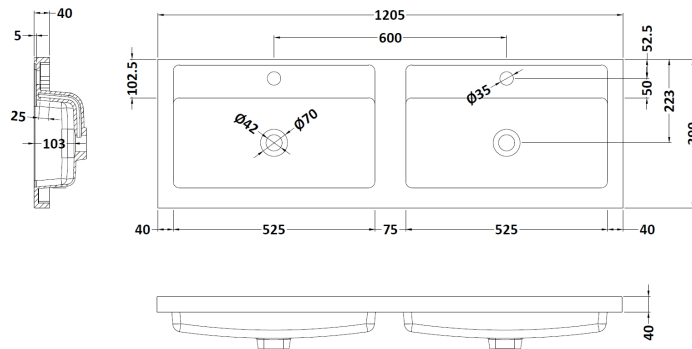

Packaging Dimensions

Height (mm):	835
Width (mm):	632
Depth (mm):	391
Gross Weight (kg):	26.5

Packaging Data

Box Colour:	Brown Cardboard Box - Printed
Box Qty:	1
Label Size:	100 x 50
Label Colour:	White Label
Label Qty:	2

Outer Box Dimensions (If Applicable)

Height (mm):	
Width (mm):	
Depth (mm):	
Gross Weight (kg):	
Barcode:	5056678447246

Product Details

Country of Origin:	China
Fitting Instruction:	No
CE & UKCA:	N/A
FSC Certified Materials:	Yes
Colour:	Indigo Blue
Construction Method:	Cam & Wood Dowel
Construction Type:	Rigid
Cabinet Finish:	MFC Painted Matt
Fascia Finish:	Mdf Painted Matt
Cabinet Thickness (mm):	16
Fascia Thickness (mm):	18
Drawer Included:	Yes
Drawer Type:	80mm High Metal S/C Inc Galler
No of Shelves:	0
Hinge Type:	Not Applicable
Hinge Included:	Not Applicable
Adjustable Legs:	No, Not Required
Fixings Included:	Yes
Handle Style:	Contemporary
Waste Shroud:	Yes
Handle Included:	Yes, Supplied
Handle Type:	D-Shape

Sales Code: PMB424

Description: Double Polymarble Basin 1205 X 390

Product Dimensions

Height (mm):	390
Width (mm):	1205
Depth (mm):	157
Nett Weight (kg):	18.12

Packaging Dimensions

Height (mm):	100
Width (mm):	1205
Depth (mm):	400
Gross Weight (kg):	18.12

Packaging Data

Box Colour:	Brown Cardboard Box - Printed
Box Qty:	1
Label Size:	100 x 50
Label Colour:	White Label
Label Qty:	2

Outer Box Dimensions (If Applicable)

Height (mm):	
Width (mm):	
Depth (mm):	
Gross Weight (kg):	
Barcode:	5056211815136