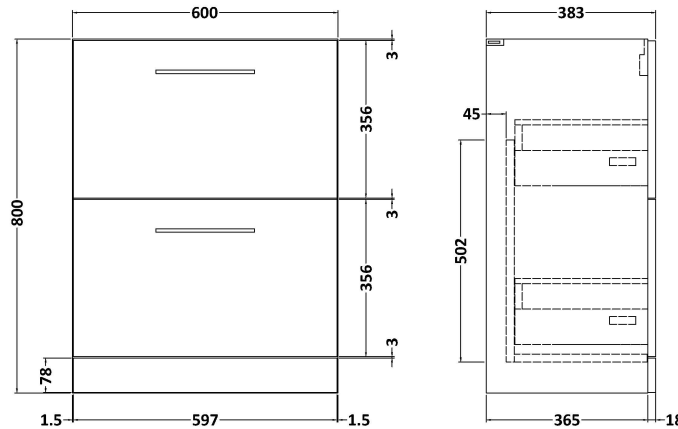

Sales Code: ARN2933C

Description: 1200 Fs 4-Drawer Vanity & Double Basin

Packaging Details

Barcode: 5056678451625

Sales Code: NVF2933

Description: 600 Fs 2-Drawer Unit (365 Deep)

Product Dimensions

Height (mm):	800
Width (mm):	600
Depth (mm):	383
Nett Weight (kg):	26

Packaging Dimensions

Height (mm):	835
Width (mm):	632
Depth (mm):	391
Gross Weight (kg):	26.5

Packaging Data

Box Colour:	Brown Cardboard Box - Printed
Box Qty:	1
Label Size:	100 x 50
Label Colour:	White Label
Label Qty:	2

Sales Code: PMB424

Description: Double Polymarble Basin 1205 X 390

Product Dimensions

Height (mm):	390
Width (mm):	1205
Depth (mm):	157
Nett Weight (kg):	18.12

Packaging Dimensions

Height (mm):	100
Width (mm):	1205
Depth (mm):	400
Gross Weight (kg):	18.12

Packaging Data

Box Colour:	Brown Cardboard Box - Printed
Box Qty:	1
Label Size:	100 x 50
Label Colour:	White Label
Label Qty:	2

Outer Box Dimensions (If Applicable)

Height (mm):	
Width (mm):	
Depth (mm):	
Gross Weight (kg):	
Barcode:	5056211815136