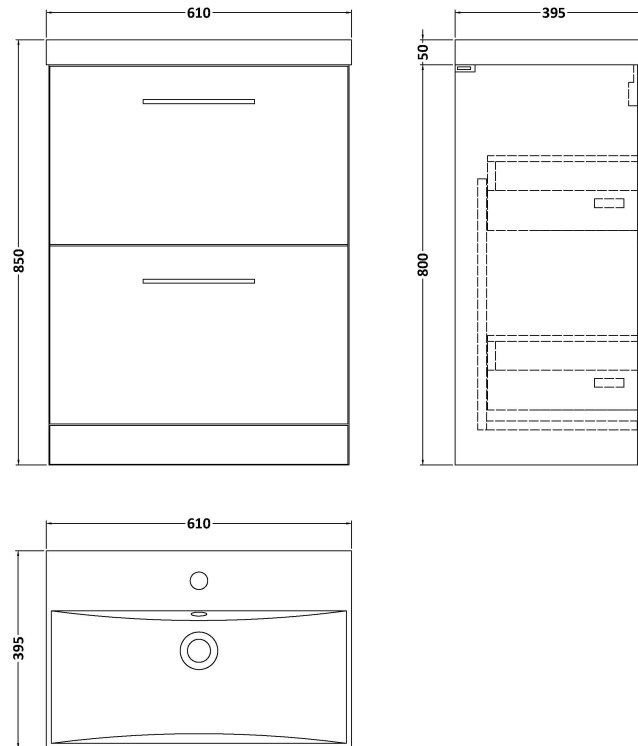

Sales Code: ARN2933D

Description: 600 Fs 2-Drawer Vanity & Basin 3

Packaging Details

Barcode: 5056678451632

Sales Code: NVF2933

Description: 600 Fs 2-Drawer Unit (365 Deep)

Product Dimensions

Height (mm):	800
Width (mm):	600
Depth (mm):	383
Nett Weight (kg):	26

Packaging Dimensions

Height (mm):	835
Width (mm):	632
Depth (mm):	391
Gross Weight (kg):	26.5

Packaging Data

Box Colour:	Brown Cardboard Box - Printed
Box Qty:	1
Label Size:	100 x 50
Label Colour:	White Label
Label Qty:	2

Sales Code: NVM033

Description: 600 Thin Edged Basin 1Th

Product Dimensions

Height (mm):	170
Width (mm):	610
Depth (mm):	395
Nett Weight (kg):	11

Packaging Dimensions

Height (mm):	190
Width (mm):	630
Depth (mm):	415
Gross Weight (kg):	11.5

Packaging Data

Box Colour:	Brown Cardboard Box - Printed
Box Qty:	1
Label Size:	100 x 50
Label Colour:	White Label
Label Qty:	2

Outer Box Dimensions (If Applicable)

Height (mm):	
Width (mm):	
Depth (mm):	
Gross Weight (kg):	
Barcode:	5056211853428