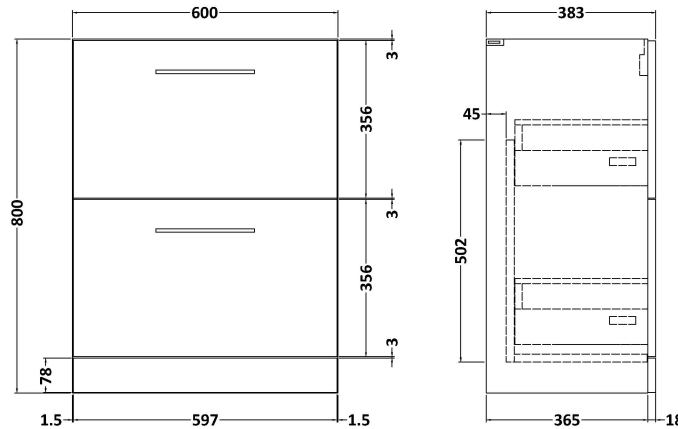

Sales Code: ARN2933D

Description: 600 Fs 2-Drawer Vanity & Basin 3

Packaging Details

Barcode: 5056678451632

Sales Code: NVF2933

Description: 600 Fs 2-Drawer Unit (365 Deep)

Product Dimensions

Height (mm):	800
Width (mm):	600
Depth (mm):	383
Nett Weight (kg):	26

Packaging Dimensions

Height (mm):	835
Width (mm):	632
Depth (mm):	391
Gross Weight (kg):	26.5

Packaging Data

Box Colour:	Brown Cardboard Box - Printed
Box Qty:	1
Label Size:	100 x 50
Label Colour:	White Label
Label Qty:	2

Sales Code: NVM033

Description: 600 Thin Edged Basin 1Th

Product Dimensions

Height (mm):	170
Width (mm):	610
Depth (mm):	395
Nett Weight (kg):	11

Packaging Dimensions

Height (mm):	190
Width (mm):	630
Depth (mm):	415
Gross Weight (kg):	11.5

Packaging Data

Box Colour:	Brown Cardboard Box - Printed
Box Qty:	1
Label Size:	100 x 50
Label Colour:	White Label
Label Qty:	2

Outer Box Dimensions (If Applicable)

Height (mm):	
Width (mm):	
Depth (mm):	
Gross Weight (kg):	
Barcode:	5056211853428