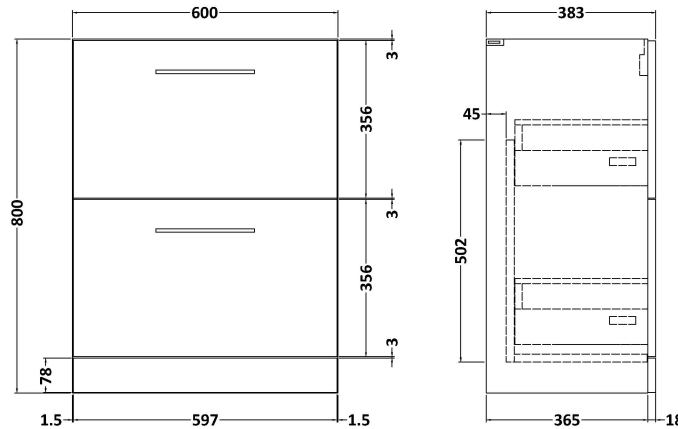

### Product Dimensions

Height (mm):	800
Width (mm):	600
Depth (mm):	383
Nett Weight (kg):	26

### Packaging Dimensions

Height (mm):	835
Width (mm):	632
Depth (mm):	391
Gross Weight (kg):	26.5

### Product Dimensions

Height (mm):	160
Width (mm):	610
Depth (mm):	440
Nett Weight (kg):	11

### Packaging Dimensions

Height (mm):	190
Width (mm):	630
Depth (mm):	415
Gross Weight (kg):	11.5