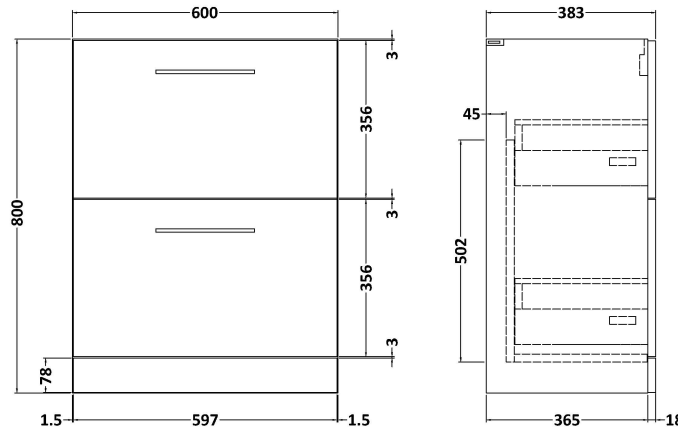

Packaging Dimensions

Height (mm):	25
Width (mm):	1225
Depth (mm):	410
Gross Weight (kg):	5

Packaging Data

Box Colour:	Brown Cardboard Box - Printed
Box Qty:	1
Label Size:	100 x 50
Label Colour:	Not Applicable
Label Qty:	0

Outer Box Dimensions (If Applicable)

Height (mm):	
Width (mm):	
Depth (mm):	
Gross Weight (kg):	
Barcode:	5056678447420

Product Details

Country of Origin:	China
Fitting Instruction:	No
CE & UKCA:	N/A
FSC Certified Materials:	Yes
Colour:	Indigo Blue
Construction Method:	Not Applicable
Construction Type:	Not Applicable
Cabinet Finish:	Not Applicable
Fascia Finish:	Mdf Painted Matt
Cabinet Thickness (mm):	
Fascia Thickness (mm):	18
Drawer Included:	Not Applicable
Drawer Type:	Not Applicable
No of Shelves:	Not Applicable
Hinge Type:	Not Applicable
Hinge Included:	Not Applicable
Adjustable Legs:	Not Applicable
Fixings Included:	Yes
Handle Style:	Not Applicable
Waste Shroud:	Not Applicable
Handle Included:	Not Applicable
Handle Type:	Not Applicable

Sales Code: NVF2933

Description: 600 Fs 2-Drawer Unit (365 Deep)

Product Dimensions

Height (mm):	800
Width (mm):	600
Depth (mm):	383
Nett Weight (kg):	26

Packaging Dimensions

Height (mm):	835
Width (mm):	632
Depth (mm):	391
Gross Weight (kg):	26.5

Packaging Data

Box Colour:	Brown Cardboard Box - Printed
Box Qty:	1
Label Size:	100 x 50
Label Colour:	White Label
Label Qty:	2

Outer Box Dimensions (If Applicable)

Height (mm):	
Width (mm):	
Depth (mm):	
Gross Weight (kg):	
Barcode:	5056678447246