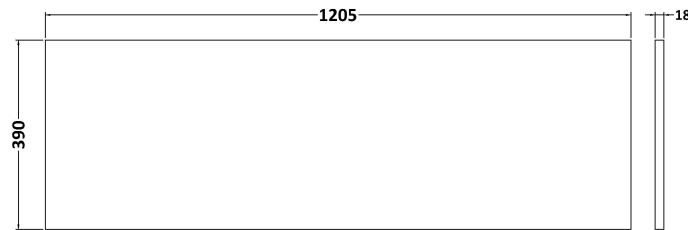

Sales Code: ARN2933W2

Description: 1200 Fs 4-Drawer Vanity & Worktop

Packaging Details

Barcode: 5056678451663

Sales Code: MWD2920

Description: 1200 Worktop (1205X390x18mm)

Product Dimensions

Height (mm):	18
Width (mm):	1205
Depth (mm):	390
Nett Weight (kg):	5

Packaging Dimensions

Height (mm):	25
Width (mm):	1225
Depth (mm):	410
Gross Weight (kg):	5

Packaging Data

Box Colour:	Brown Cardboard Box - Printed
Box Qty:	1
Label Size:	100 x 50
Label Colour:	Not Applicable
Label Qty:	0

Sales Code: NVF2933

Description: 600 Fs 2-Drawer Unit (365 Deep)

Product Dimensions

Height (mm):	800
Width (mm):	600
Depth (mm):	383
Nett Weight (kg):	26

Packaging Dimensions

Height (mm):	835
Width (mm):	632
Depth (mm):	391
Gross Weight (kg):	26.5

Packaging Data

Box Colour:	Brown Cardboard Box - Printed
Box Qty:	1
Label Size:	100 x 50
Label Colour:	White Label
Label Qty:	2

Outer Box Dimensions (If Applicable)

Height (mm):	
Width (mm):	
Depth (mm):	
Gross Weight (kg):	
Barcode:	5056678447246