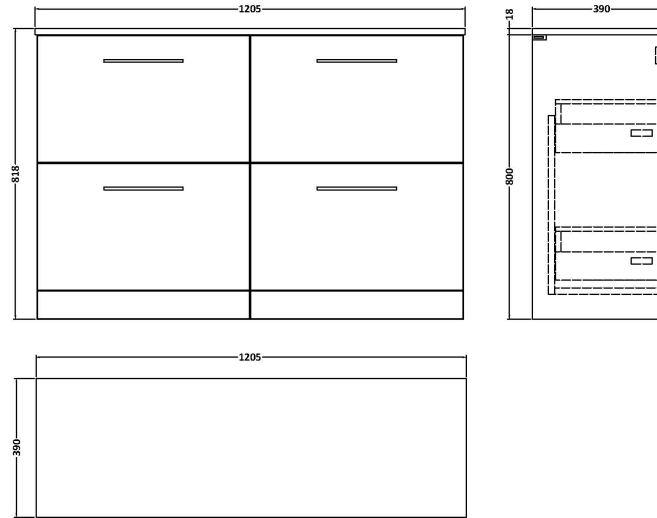

Sales Code: ARN2933W2

Description: 1200 Fs 4-Drawer Vanity & Worktop

Packaging Details

Barcode: 5056678451663

Sales Code: MWD2920

Description: 1200 Worktop (1205X390x18mm)

Product Dimensions

Height (mm):	18
Width (mm):	1205
Depth (mm):	390
Nett Weight (kg):	5

Packaging Dimensions

Height (mm):	25
Width (mm):	1225
Depth (mm):	410
Gross Weight (kg):	5

Packaging Data

Box Colour:	Brown Cardboard Box - Printed
Box Qty:	1
Label Size:	100 x 50
Label Colour:	Not Applicable
Label Qty:	0

Sales Code: NVF2933

Description: 600 Fs 2-Drawer Unit (365 Deep)

Product Dimensions

Height (mm):	800
Width (mm):	600
Depth (mm):	383
Nett Weight (kg):	26

Packaging Dimensions

Height (mm):	835
Width (mm):	632
Depth (mm):	391
Gross Weight (kg):	26.5

Packaging Data

Box Colour:	Brown Cardboard Box - Printed
Box Qty:	1
Label Size:	100 x 50
Label Colour:	White Label
Label Qty:	2

Outer Box Dimensions (If Applicable)

Height (mm):	
Width (mm):	
Depth (mm):	
Gross Weight (kg):	
Barcode:	5056678447246