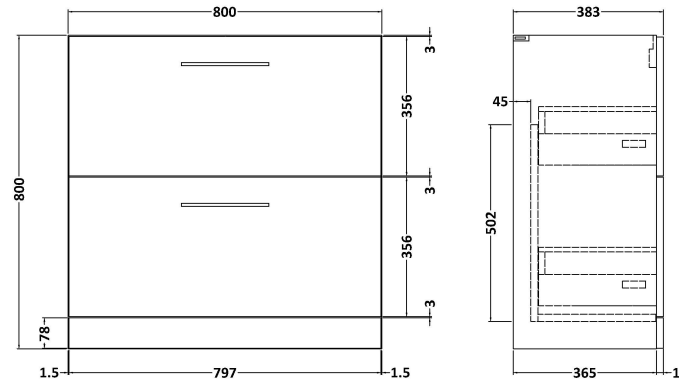

Sales Code: ARN2935A

Description: 800 Fs 2-Drawer Vanity & Basin 1

Packaging Details

Barcode: 5056678451670

Sales Code: NVF2935

Description: 800 Fs 2-Drawer Unit (365 Deep)

Product Dimensions

Height (mm):	800
Width (mm):	800
Depth (mm):	383
Nett Weight (kg):	31.5

Packaging Dimensions

Height (mm):	835
Width (mm):	832
Depth (mm):	391
Gross Weight (kg):	32

Packaging Data

Box Colour:	Brown Cardboard Box - Printed
Box Qty:	1
Label Size:	100 x 50
Label Colour:	White Label
Label Qty:	2

Sales Code: NVM015

Description: 800 Mid Edged Basin 1 Th

Product Dimensions

Height (mm):	180
Width (mm):	810
Depth (mm):	390
Nett Weight (kg):	15

Packaging Dimensions

Height (mm):	210
Width (mm):	410
Depth (mm):	830
Gross Weight (kg):	15

Packaging Data

Box Colour:	Brown Cardboard Box
Box Qty:	1
Label Size:	100 x 50
Label Colour:	White Label
Label Qty:	2

Outer Box Dimensions (If Applicable)

Height (mm):	
Width (mm):	
Depth (mm):	
Gross Weight (kg):	
Barcode:	5055369043422