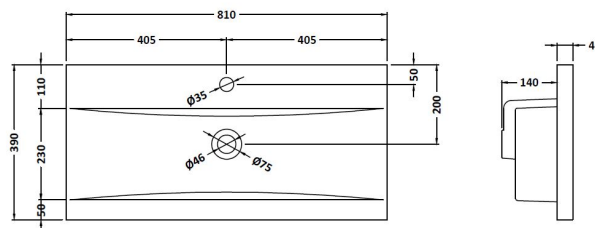

Packaging Dimensions

Height (mm):	835
Width (mm):	832
Depth (mm):	391
Gross Weight (kg):	32

Packaging Data

Box Colour:	Brown Cardboard Box - Printed
Box Qty:	1
Label Size:	100 x 50
Label Colour:	White Label
Label Qty:	2

Outer Box Dimensions (If Applicable)

Height (mm):	
Width (mm):	
Depth (mm):	
Gross Weight (kg):	
Barcode:	5056678447260

Product Details

Country of Origin:	China
Fitting Instruction:	No
CE & UKCA:	N/A
FSC Certified Materials:	Yes
Colour:	Indigo Blue
Construction Method:	Cam & Wood Dowel
Construction Type:	Rigid
Cabinet Finish:	MFC Painted Matt
Fascia Finish:	Mdf Painted Matt
Cabinet Thickness (mm):	16
Fascia Thickness (mm):	18
Drawer Included:	Yes
Drawer Type:	80mm High Metal S/C Inc Galler
No of Shelves:	0
Hinge Type:	Not Applicable
Hinge Included:	Not Applicable
Adjustable Legs:	No, Not Required
Fixings Included:	Yes
Handle Style:	Contemporary
Waste Shroud:	Yes
Handle Included:	Yes, Supplied
Handle Type:	D-Shape

Sales Code: NVM015

Description: 800 Mid Edged Basin 1 Th

Product Dimensions

Height (mm):	180
Width (mm):	810
Depth (mm):	390
Nett Weight (kg):	15

Packaging Dimensions

Height (mm):	210
Width (mm):	410
Depth (mm):	830
Gross Weight (kg):	15

Packaging Data

Box Colour:	Brown Cardboard Box
Box Qty:	1
Label Size:	100 x 50
Label Colour:	White Label
Label Qty:	2

Outer Box Dimensions (If Applicable)

Height (mm):	
Width (mm):	
Depth (mm):	
Gross Weight (kg):	
Barcode:	5055369043422