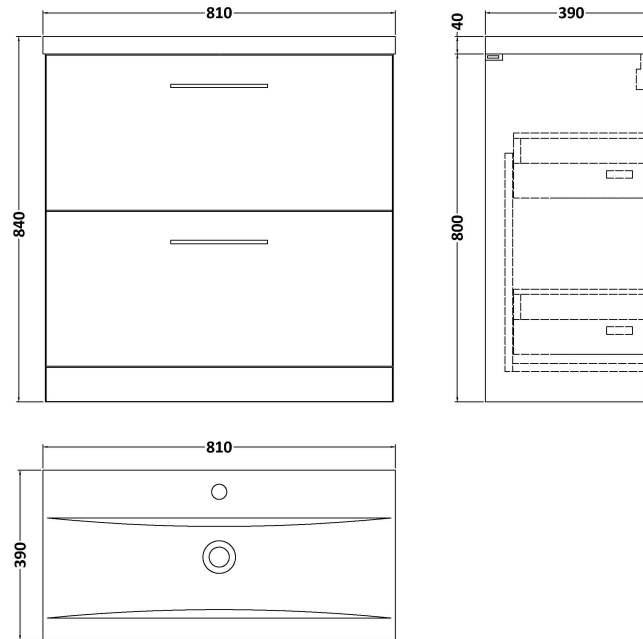

Sales Code: ARN2935A

Description: 800 Fs 2-Drawer Vanity & Basin 1

Packaging Details

Barcode: 5056678451670

Sales Code: NVF2935

Description: 800 Fs 2-Drawer Unit (365 Deep)

Product Dimensions

Height (mm):	800
Width (mm):	800
Depth (mm):	383
Nett Weight (kg):	31.5

Packaging Dimensions

Height (mm):	835
Width (mm):	832
Depth (mm):	391
Gross Weight (kg):	32

Packaging Data

Box Colour:	Brown Cardboard Box - Printed
Box Qty:	1
Label Size:	100 x 50
Label Colour:	White Label
Label Qty:	2

Sales Code: NVM015

Description: 800 Mid Edged Basin 1 Th

Product Dimensions

Height (mm):	180
Width (mm):	810
Depth (mm):	390
Nett Weight (kg):	15

Packaging Dimensions

Height (mm):	210
Width (mm):	410
Depth (mm):	830
Gross Weight (kg):	15

Packaging Data

Box Colour:	Brown Cardboard Box
Box Qty:	1
Label Size:	100 x 50
Label Colour:	White Label
Label Qty:	2

Outer Box Dimensions (If Applicable)

Height (mm):	
Width (mm):	
Depth (mm):	
Gross Weight (kg):	
Barcode:	5055369043422