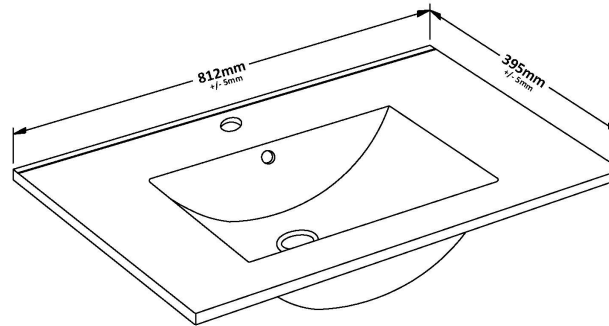

Packaging Dimensions

Height (mm):	835
Width (mm):	832
Depth (mm):	391
Gross Weight (kg):	32

Packaging Data

Box Colour:	Brown Cardboard Box - Printed
Box Qty:	1
Label Size:	100 x 50
Label Colour:	White Label
Label Qty:	2

Outer Box Dimensions (If Applicable)

Height (mm):	
Width (mm):	
Depth (mm):	
Gross Weight (kg):	
Barcode:	5056678447260

Product Details

Country of Origin:	China
Fitting Instruction:	No
CE & UKCA:	N/A
FSC Certified Materials:	Yes
Colour:	Indigo Blue
Construction Method:	Cam & Wood Dowel
Construction Type:	Rigid
Cabinet Finish:	MFC Painted Matt
Fascia Finish:	Mdf Painted Matt
Cabinet Thickness (mm):	16
Fascia Thickness (mm):	18
Drawer Included:	Yes
Drawer Type:	80mm High Metal S/C Inc Galler
No of Shelves:	0
Hinge Type:	Not Applicable
Hinge Included:	Not Applicable
Adjustable Legs:	No, Not Required
Fixings Included:	Yes
Handle Style:	Contemporary
Waste Shroud:	Yes
Handle Included:	Yes, Supplied
Handle Type:	D-Shape

Sales Code: NVM005

Description: Minimalist Basin 800mm

Product Dimensions

Height (mm):	170
Width (mm):	800
Depth (mm):	390
Nett Weight (kg):	16.9

Packaging Dimensions

Height (mm):	400
Width (mm):	820
Depth (mm):	200
Gross Weight (kg):	16.9

Packaging Data

Box Colour:	Brown Cardboard Box - Printed
Box Qty:	1
Label Size:	100 x 50
Label Colour:	White Label
Label Qty:	2

Outer Box Dimensions (If Applicable)

Height (mm):	
Width (mm):	
Depth (mm):	
Gross Weight (kg):	
Barcode:	5055146194675