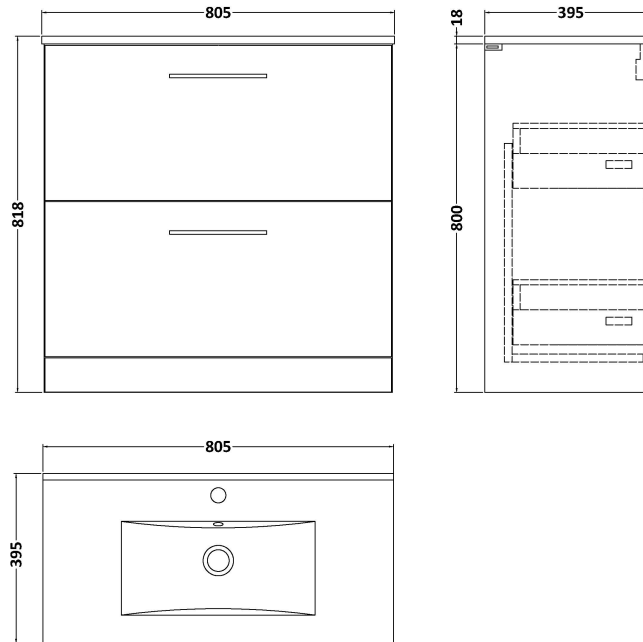

Sales Code: ARN2935B

Description: 800 Fs 2-Drawer Vanity & Basin 2

Packaging Details

Barcode: 5056678451687

Sales Code: NVF2935

Description: 800 Fs 2-Drawer Unit (365 Deep)

Product Dimensions

Height (mm):	800
Width (mm):	800
Depth (mm):	383
Nett Weight (kg):	31.5

Packaging Dimensions

Height (mm):	835
Width (mm):	832
Depth (mm):	391
Gross Weight (kg):	32

Packaging Data

Box Colour:	Brown Cardboard Box - Printed
Box Qty:	1
Label Size:	100 x 50
Label Colour:	White Label
Label Qty:	2

Sales Code: NVM005

Description: Minimalist Basin 800mm

Product Dimensions

Height (mm):	170
Width (mm):	800
Depth (mm):	390
Nett Weight (kg):	16.9

Packaging Dimensions

Height (mm):	400
Width (mm):	820
Depth (mm):	200
Gross Weight (kg):	16.9

Packaging Data

Box Colour:	Brown Cardboard Box - Printed
Box Qty:	1
Label Size:	100 x 50
Label Colour:	White Label
Label Qty:	2

Outer Box Dimensions (If Applicable)

Height (mm):	
Width (mm):	
Depth (mm):	
Gross Weight (kg):	
Barcode:	5055146194675