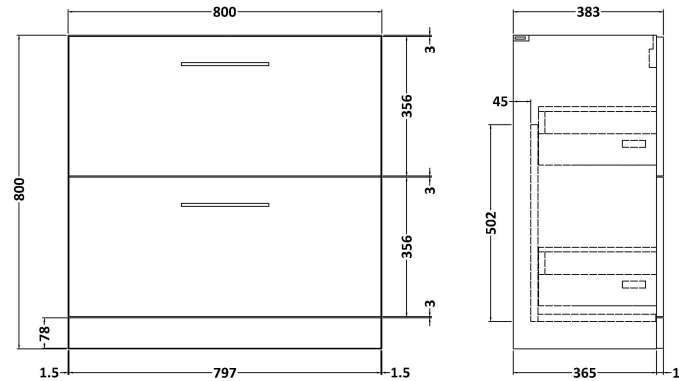

Sales Code: ARN2935B

Description: 800 Fs 2-Drawer Vanity & Basin 2

Packaging Details

Barcode: 5056678451687

Sales Code: NVF2935

Description: 800 Fs 2-Drawer Unit (365 Deep)

Product Dimensions

Height (mm):	800
Width (mm):	800
Depth (mm):	383
Nett Weight (kg):	31.5

Packaging Dimensions

Height (mm):	835
Width (mm):	832
Depth (mm):	391
Gross Weight (kg):	32

Packaging Data

Box Colour:	Brown Cardboard Box - Printed
Box Qty:	1
Label Size:	100 x 50
Label Colour:	White Label
Label Qty:	2

Sales Code: NVM005

Description: Minimalist Basin 800mm

Product Dimensions

Height (mm):	170
Width (mm):	800
Depth (mm):	390
Nett Weight (kg):	16.9

Packaging Dimensions

Height (mm):	400
Width (mm):	820
Depth (mm):	200
Gross Weight (kg):	16.9

Packaging Data

Box Colour:	Brown Cardboard Box - Printed
Box Qty:	1
Label Size:	100 x 50
Label Colour:	White Label
Label Qty:	2

Outer Box Dimensions (If Applicable)

Height (mm):	
Width (mm):	
Depth (mm):	
Gross Weight (kg):	
Barcode:	5055146194675