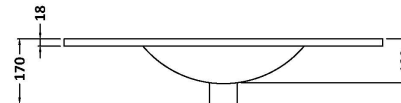

Packaging Dimensions

Height (mm):	835
Width (mm):	832
Depth (mm):	391
Gross Weight (kg):	32

Packaging Data

Box Colour:	Brown Cardboard Box - Printed
Box Qty:	1
Label Size:	100 x 50
Label Colour:	White Label
Label Qty:	2

Outer Box Dimensions (If Applicable)

Height (mm):	
Width (mm):	
Depth (mm):	
Gross Weight (kg):	
Barcode:	5056678447260

Product Details

Country of Origin:	China
Fitting Instruction:	No
CE & UKCA:	N/A
FSC Certified Materials:	Yes
Colour:	Indigo Blue
Construction Method:	Cam & Wood Dowel
Construction Type:	Rigid
Cabinet Finish:	MFC Painted Matt
Fascia Finish:	Mdf Painted Matt
Cabinet Thickness (mm):	16
Fascia Thickness (mm):	18
Drawer Included:	Yes
Drawer Type:	80mm High Metal S/C Inc Galler
No of Shelves:	0
Hinge Type:	Not Applicable
Hinge Included:	Not Applicable
Adjustable Legs:	No, Not Required
Fixings Included:	Yes
Handle Style:	Contemporary
Waste Shroud:	Yes
Handle Included:	Yes, Supplied
Handle Type:	D-Shape

Sales Code: NVM005

Description: Minimalist Basin 800mm

Product Dimensions

Height (mm):	170
Width (mm):	800
Depth (mm):	390
Nett Weight (kg):	16.9

Packaging Dimensions

Height (mm):	400
Width (mm):	820
Depth (mm):	200
Gross Weight (kg):	16.9

Packaging Data

Box Colour:	Brown Cardboard Box - Printed
Box Qty:	1
Label Size:	100 x 50
Label Colour:	White Label
Label Qty:	2

Outer Box Dimensions (If Applicable)

Height (mm):	
Width (mm):	
Depth (mm):	
Gross Weight (kg):	
Barcode:	5055146194675