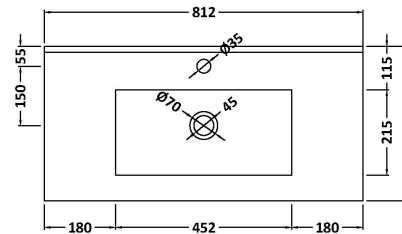

Packaging Dimensions

Height (mm):	835
Width (mm):	832
Depth (mm):	391
Gross Weight (kg):	32

Packaging Data

Box Colour:	Brown Cardboard Box - Printed
Box Qty:	1
Label Size:	100 x 50
Label Colour:	White Label
Label Qty:	2

Outer Box Dimensions (If Applicable)

Height (mm):	
Width (mm):	
Depth (mm):	
Gross Weight (kg):	
Barcode:	5056678447260

Product Details

Country of Origin:	China
Fitting Instruction:	No
CE & UKCA:	N/A
FSC Certified Materials:	Yes
Colour:	Indigo Blue
Construction Method:	Cam & Wood Dowel
Construction Type:	Rigid
Cabinet Finish:	MFC Painted Matt
Fascia Finish:	Mdf Painted Matt
Cabinet Thickness (mm):	16
Fascia Thickness (mm):	18
Drawer Included:	Yes
Drawer Type:	80mm High Metal S/C Inc Galler
No of Shelves:	0
Hinge Type:	Not Applicable
Hinge Included:	Not Applicable
Adjustable Legs:	No, Not Required
Fixings Included:	Yes
Handle Style:	Contemporary
Waste Shroud:	Yes
Handle Included:	Yes, Supplied
Handle Type:	D-Shape

Sales Code: NVM005

Description: Minimalist Basin 800mm

Product Dimensions

Height (mm):	170
Width (mm):	800
Depth (mm):	390
Nett Weight (kg):	16.9

Packaging Dimensions

Height (mm):	400
Width (mm):	820
Depth (mm):	200
Gross Weight (kg):	16.9

Packaging Data

Box Colour:	Brown Cardboard Box - Printed
Box Qty:	1
Label Size:	100 x 50
Label Colour:	White Label
Label Qty:	2

Outer Box Dimensions (If Applicable)

Height (mm):	
Width (mm):	
Depth (mm):	
Gross Weight (kg):	
Barcode:	5055146194675