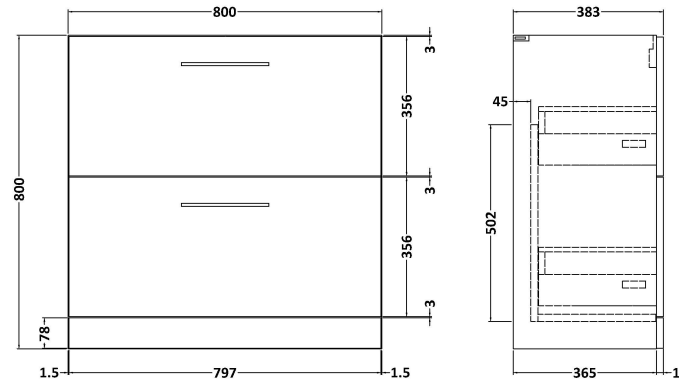

Sales Code: ARN2935D

Description: 800 Fs 2-Drawer Vanity & Basin 3

Packaging Details

Barcode: 5056678451694

Sales Code: NVF2935

Description: 800 Fs 2-Drawer Unit (365 Deep)

Product Dimensions

Height (mm):	800
Width (mm):	800
Depth (mm):	383
Nett Weight (kg):	31.5

Packaging Dimensions

Height (mm):	835
Width (mm):	832
Depth (mm):	391
Gross Weight (kg):	32

Packaging Data

Box Colour:	Brown Cardboard Box - Printed
Box Qty:	1
Label Size:	100 x 50
Label Colour:	White Label
Label Qty:	2

Sales Code: NVM035

Description: 800 Thin Edged Basin 1Th

Product Dimensions

Height (mm):	170
Width (mm):	810
Depth (mm):	395
Nett Weight (kg):	14.5

Packaging Dimensions

Height (mm):	190
Width (mm):	830
Depth (mm):	415
Gross Weight (kg):	15

Packaging Data

Box Colour:	Brown Cardboard Box
Box Qty:	1
Label Size:	100 x 50
Label Colour:	White Label
Label Qty:	2

Outer Box Dimensions (If Applicable)

Height (mm):	
Width (mm):	
Depth (mm):	
Gross Weight (kg):	
Barcode:	5056211853435