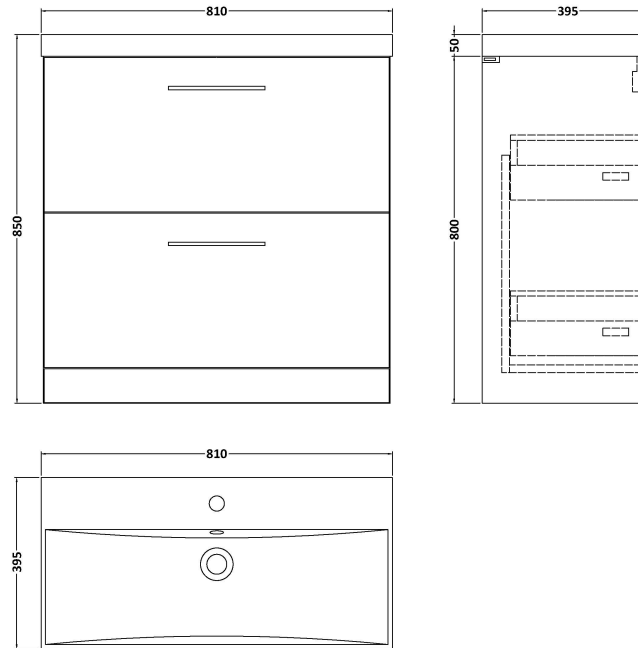

Sales Code: ARN2935D

Description: 800 Fs 2-Drawer Vanity & Basin 3

Packaging Details

Barcode: 5056678451694

Sales Code: NVF2935

Description: 800 Fs 2-Drawer Unit (365 Deep)

Product Dimensions

Height (mm):	800
Width (mm):	800
Depth (mm):	383
Nett Weight (kg):	31.5

Packaging Dimensions

Height (mm):	835
Width (mm):	832
Depth (mm):	391
Gross Weight (kg):	32

Packaging Data

Box Colour:	Brown Cardboard Box - Printed
Box Qty:	1
Label Size:	100 x 50
Label Colour:	White Label
Label Qty:	2

Sales Code: NVM035

Description: 800 Thin Edged Basin 1Th

Product Dimensions

Height (mm):	170
Width (mm):	810
Depth (mm):	395
Nett Weight (kg):	14.5

Packaging Dimensions

Height (mm):	190
Width (mm):	830
Depth (mm):	415
Gross Weight (kg):	15

Packaging Data

Box Colour:	Brown Cardboard Box
Box Qty:	1
Label Size:	100 x 50
Label Colour:	White Label
Label Qty:	2

Outer Box Dimensions (If Applicable)

Height (mm):	
Width (mm):	
Depth (mm):	
Gross Weight (kg):	
Barcode:	5056211853435