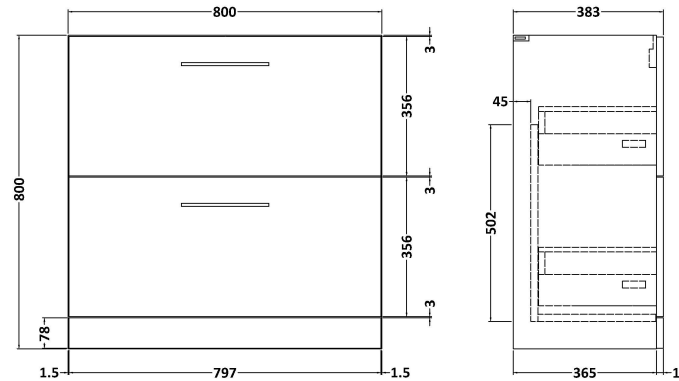

Sales Code: ARN2935G

Description: 800 Fs 2-Drawer Vanity & Basin 4

Packaging Details

Barcode: 5056678451700

Sales Code: NVF2935

Description: 800 Fs 2-Drawer Unit (365 Deep)

Product Dimensions

Height (mm):	800
Width (mm):	800
Depth (mm):	383
Nett Weight (kg):	31.5

Packaging Dimensions

Height (mm):	835
Width (mm):	832
Depth (mm):	391
Gross Weight (kg):	32

Packaging Data

Box Colour:	Brown Cardboard Box - Printed
Box Qty:	1
Label Size:	100 x 50
Label Colour:	White Label
Label Qty:	2

Sales Code: NVM045

Description: 800 Curved Basin 1Th

Product Dimensions

Height (mm):	160
Width (mm):	810
Depth (mm):	440
Nett Weight (kg):	15

Packaging Dimensions

Height (mm):	190
Width (mm):	830
Depth (mm):	415
Gross Weight (kg):	15.5

Packaging Data

Box Colour:	Brown Cardboard Box
Box Qty:	1
Label Size:	100 x 50
Label Colour:	White Label
Label Qty:	2

Outer Box Dimensions (If Applicable)

Height (mm):	
Width (mm):	
Depth (mm):	
Gross Weight (kg):	
Barcode:	5056462620978