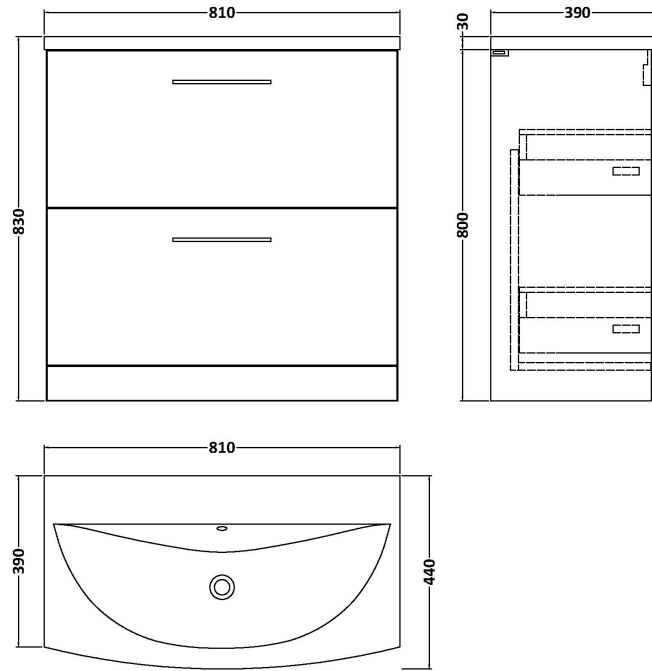

Sales Code: ARN2935G

Description: 800 Fs 2-Drawer Vanity & Basin 4

Packaging Details

Barcode: 5056678451700

Sales Code: NVF2935

Description: 800 Fs 2-Drawer Unit (365 Deep)

Product Dimensions

Height (mm):	800
Width (mm):	800
Depth (mm):	383
Nett Weight (kg):	31.5

Packaging Dimensions

Height (mm):	835
Width (mm):	832
Depth (mm):	391
Gross Weight (kg):	32

Packaging Data

Box Colour:	Brown Cardboard Box - Printed
Box Qty:	1
Label Size:	100 x 50
Label Colour:	White Label
Label Qty:	2

Outer Box Dimensions (If Applicable)

Height (mm):	
Width (mm):	
Depth (mm):	
Gross Weight (kg):	
Barcode:	5056678447260

Product Details

Country of Origin:	China
Fitting Instruction:	No
CE & UKCA:	N/A
FSC Certified Materials:	Yes
Colour:	Indigo Blue
Construction Method:	Cam & Wood Dowel
Construction Type:	Rigid
Cabinet Finish:	MFC Painted Matt
Fascia Finish:	Mdf Painted Matt
Cabinet Thickness (mm):	16
Fascia Thickness (mm):	18
Drawer Included:	Yes
Drawer Type:	80mm High Metal S/C Inc Galler
No of Shelves:	0
Hinge Type:	Not Applicable
Hinge Included:	Not Applicable
Adjustable Legs:	No, Not Required
Fixings Included:	Yes
Handle Style:	Contemporary
Waste Shroud:	Yes
Handle Included:	Yes, Supplied
Handle Type:	D-Shape

Sales Code: NVM045

Description: 800 Curved Basin 1Th

Product Dimensions

Height (mm):	160
Width (mm):	810
Depth (mm):	440
Nett Weight (kg):	15

Packaging Dimensions

Height (mm):	190
Width (mm):	830
Depth (mm):	415
Gross Weight (kg):	15.5