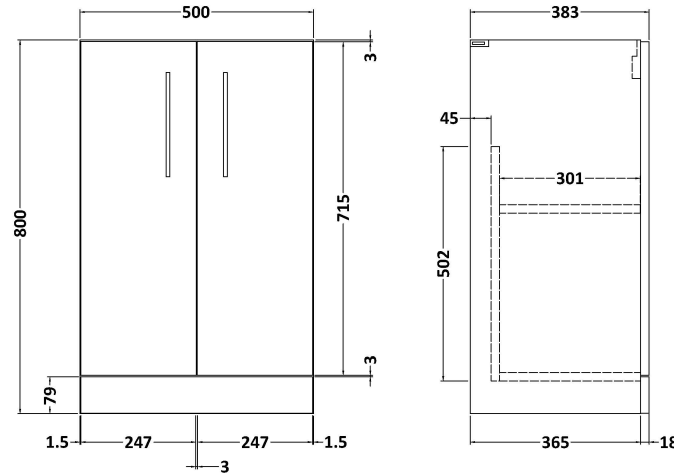

### Packaging Details

Barcode: 5056678448397

**Sales Code:** NVF3001

**Description:** 500 Fs 2-Door Unit (365 Deep)

**Product Dimensions**

Height (mm):	800
Width (mm):	500
Depth (mm):	383
Nett Weight (kg):	17

**Packaging Dimensions**

Height (mm):	835
Width (mm):	520
Depth (mm):	375
Gross Weight (kg):	17.5

**Packaging Data**

Box Colour:	Brown Cardboard Box
Box Qty:	1
Label Size:	100 x 50
Label Colour:	White Label
Label Qty:	2

### Product Dimensions

Height (mm):	180
Width (mm):	510
Depth (mm):	390
Nett Weight (kg):	10.54

### Packaging Dimensions

Height (mm):	210
Width (mm):	410
Depth (mm):	530
Gross Weight (kg):	10.54