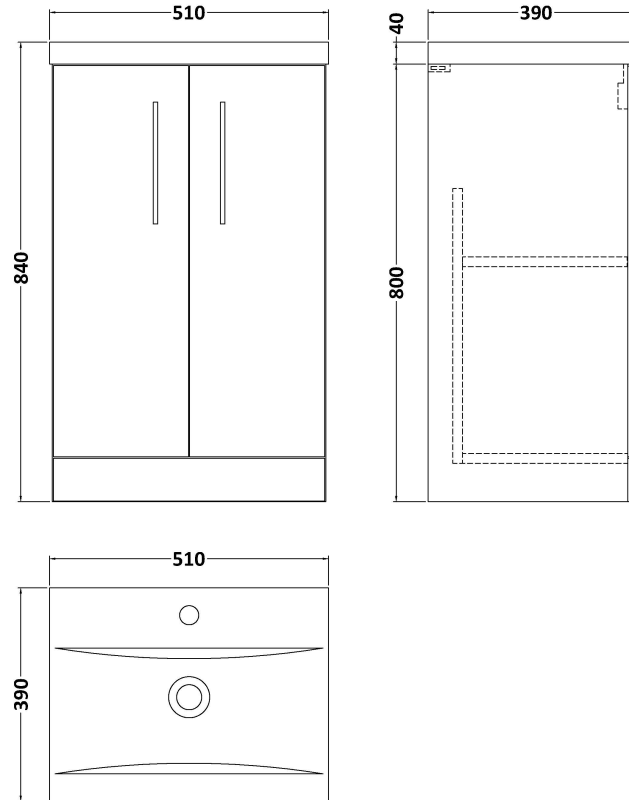

### Packaging Details

Barcode: 5056678448397

**Sales Code:** NVF3001

**Description:** 500 Fs 2-Door Unit (365 Deep)

**Product Dimensions**

Height (mm):	800
Width (mm):	500
Depth (mm):	383
Nett Weight (kg):	17

**Packaging Dimensions**

Height (mm):	835
Width (mm):	520
Depth (mm):	375
Gross Weight (kg):	17.5

**Packaging Data**

Box Colour:	Brown Cardboard Box
Box Qty:	1
Label Size:	100 x 50
Label Colour:	White Label
Label Qty:	2

### Product Dimensions

Height (mm):	180
Width (mm):	510
Depth (mm):	390
Nett Weight (kg):	10.54

### Packaging Dimensions

Height (mm):	210
Width (mm):	410
Depth (mm):	530
Gross Weight (kg):	10.54