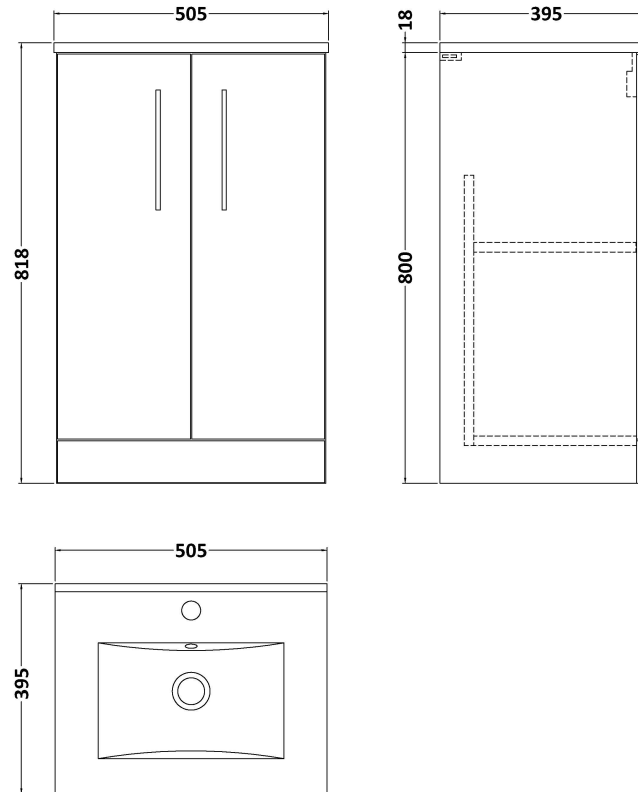

Sales Code: ARN3001B

Description: 500 Fs 2-Door Vanity & Basin 2

Packaging Details

Barcode: 5056678448403

Sales Code: NVF3001

Description: 500 Fs 2-Door Unit (365 Deep)

Product Dimensions

Height (mm):	800
Width (mm):	500
Depth (mm):	383
Nett Weight (kg):	17

Packaging Dimensions

Height (mm):	835
Width (mm):	520
Depth (mm):	375
Gross Weight (kg):	17.5

Packaging Data

Box Colour:	Brown Cardboard Box
Box Qty:	1
Label Size:	100 x 50
Label Colour:	White Label
Label Qty:	2

Outer Box Dimensions (If Applicable)

Height (mm):	
Width (mm):	
Depth (mm):	
Gross Weight (kg):	
Barcode:	5056678436615

Product Details

Country of Origin:	United Kingdom
Fitting Instruction:	No
CE & UKCA:	N/A
FSC Certified Materials:	Yes
Colour:	Bleached Cuneo Oak
Construction Method:	Cam & Wood Dowel
Construction Type:	Rigid
Cabinet Finish:	MFC Textured Woodgrain
Fascia Finish:	MFC Textured Woodgrain
Cabinet Thickness (mm):	18
Fascia Thickness (mm):	18
Drawer Included:	No
Drawer Type:	Not Applicable
No of Shelves:	1
Hinge Type:	95 Degree Clip-On Soft Close
Hinge Included:	Yes, Supplied
Adjustable Legs:	No, Not Required
Fixings Included:	Yes
Handle Style:	Contemporary
Waste Shroud:	No
Handle Included:	Yes, Supplied
Handle Type:	D-Shape

Sales Code: NVM001

Description: 500mm Minimalist Basin 1Th

Product Dimensions

Height (mm):	170
Width (mm):	500
Depth (mm):	390
Nett Weight (kg):	9

Packaging Dimensions

Height (mm):	400
Width (mm):	520
Depth (mm):	200
Gross Weight (kg):	9