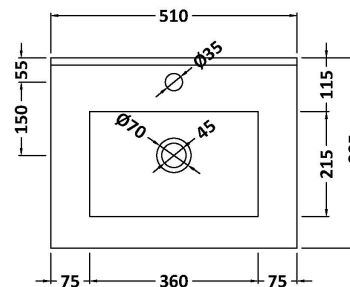

Packaging Dimensions

Height (mm):	835
Width (mm):	520
Depth (mm):	375
Gross Weight (kg):	17.5

Packaging Data

Box Colour:	Brown Cardboard Box
Box Qty:	1
Label Size:	100 x 50
Label Colour:	White Label
Label Qty:	2

Outer Box Dimensions (If Applicable)

Height (mm):	
Width (mm):	
Depth (mm):	
Gross Weight (kg):	
Barcode:	5056678436615

Product Details

Country of Origin:	United Kingdom
Fitting Instruction:	No
CE & UKCA:	N/A
FSC Certified Materials:	Yes
Colour:	Bleached Cuneo Oak
Construction Method:	Cam & Wood Dowel
Construction Type:	Rigid
Cabinet Finish:	MFC Textured Woodgrain
Fascia Finish:	MFC Textured Woodgrain
Cabinet Thickness (mm):	18
Fascia Thickness (mm):	18
Drawer Included:	No
Drawer Type:	Not Applicable
No of Shelves:	1
Hinge Type:	95 Degree Clip-On Soft Close
Hinge Included:	Yes, Supplied
Adjustable Legs:	No, Not Required
Fixings Included:	Yes
Handle Style:	Contemporary
Waste Shroud:	No
Handle Included:	Yes, Supplied
Handle Type:	D-Shape

Sales Code: NVM001

Description: 500mm Minimalist Basin 1Th

Product Dimensions

Height (mm):	170
Width (mm):	500
Depth (mm):	390
Nett Weight (kg):	9

Packaging Dimensions

Height (mm):	400
Width (mm):	520
Depth (mm):	200
Gross Weight (kg):	9

Packaging Data

Box Colour:	Brown Cardboard Box
Box Qty:	1
Label Size:	105 x 50
Label Colour:	White Label
Label Qty:	1

Outer Box Dimensions (If Applicable)

Height (mm):	
Width (mm):	
Depth (mm):	
Gross Weight (kg):	
Barcode:	5055275828670