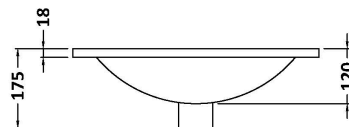

Packaging Dimensions

Height (mm):	835
Width (mm):	520
Depth (mm):	375
Gross Weight (kg):	17.5

Packaging Data

Box Colour:	Brown Cardboard Box
Box Qty:	1
Label Size:	100 x 50
Label Colour:	White Label
Label Qty:	2

Outer Box Dimensions (If Applicable)

Height (mm):	
Width (mm):	
Depth (mm):	
Gross Weight (kg):	
Barcode:	5056678436615

Product Details

Country of Origin:	United Kingdom
Fitting Instruction:	No
CE & UKCA:	N/A
FSC Certified Materials:	Yes
Colour:	Bleached Cuneo Oak
Construction Method:	Cam & Wood Dowel
Construction Type:	Rigid
Cabinet Finish:	MFC Textured Woodgrain
Fascia Finish:	MFC Textured Woodgrain
Cabinet Thickness (mm):	18
Fascia Thickness (mm):	18
Drawer Included:	No
Drawer Type:	Not Applicable
No of Shelves:	1
Hinge Type:	95 Degree Clip-On Soft Close
Hinge Included:	Yes, Supplied
Adjustable Legs:	No, Not Required
Fixings Included:	Yes
Handle Style:	Contemporary
Waste Shroud:	No
Handle Included:	Yes, Supplied
Handle Type:	D-Shape

Sales Code: NVM001

Description: 500mm Minimalist Basin 1Th

Product Dimensions

Height (mm):	170
Width (mm):	500
Depth (mm):	390
Nett Weight (kg):	9

Packaging Dimensions

Height (mm):	400
Width (mm):	520
Depth (mm):	200
Gross Weight (kg):	9

Packaging Data

Box Colour:	Brown Cardboard Box
Box Qty:	1
Label Size:	105 x 50
Label Colour:	White Label
Label Qty:	1

Outer Box Dimensions (If Applicable)

Height (mm):	
Width (mm):	
Depth (mm):	
Gross Weight (kg):	
Barcode:	5055275828670