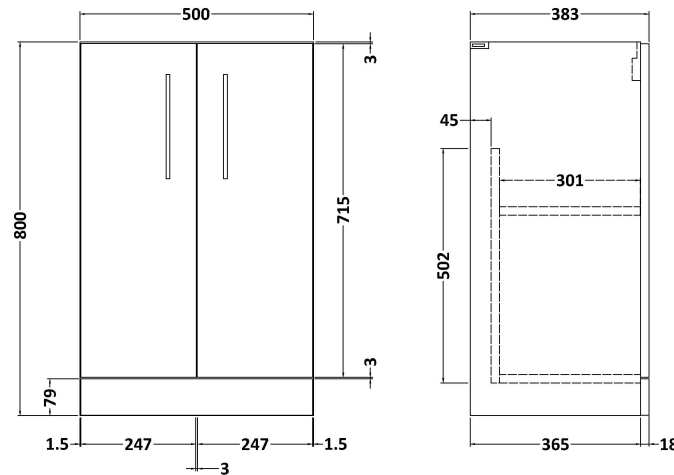

Sales Code: ARN3001B

Description: 500 Fs 2-Door Vanity & Basin 2

Packaging Details

Barcode: 5056678448403

Sales Code: NVF3001

Description: 500 Fs 2-Door Unit (365 Deep)

Product Dimensions

Height (mm):	800
Width (mm):	500
Depth (mm):	383
Nett Weight (kg):	17

Packaging Dimensions

Height (mm):	835
Width (mm):	520
Depth (mm):	375
Gross Weight (kg):	17.5

Packaging Data

Box Colour:	Brown Cardboard Box
Box Qty:	1
Label Size:	100 x 50
Label Colour:	White Label
Label Qty:	2

Outer Box Dimensions (If Applicable)

Height (mm):	
Width (mm):	
Depth (mm):	
Gross Weight (kg):	
Barcode:	5056678436615

Product Details

Country of Origin:	United Kingdom
Fitting Instruction:	No
CE & UKCA:	N/A
FSC Certified Materials:	Yes
Colour:	Bleached Cuneo Oak
Construction Method:	Cam & Wood Dowel
Construction Type:	Rigid
Cabinet Finish:	MFC Textured Woodgrain
Fascia Finish:	MFC Textured Woodgrain
Cabinet Thickness (mm):	18
Fascia Thickness (mm):	18
Drawer Included:	No
Drawer Type:	Not Applicable
No of Shelves:	1
Hinge Type:	95 Degree Clip-On Soft Close
Hinge Included:	Yes, Supplied
Adjustable Legs:	No, Not Required
Fixings Included:	Yes
Handle Style:	Contemporary
Waste Shroud:	No
Handle Included:	Yes, Supplied
Handle Type:	D-Shape

Sales Code: NVM001

Description: 500mm Minimalist Basin 1Th

Product Dimensions

Height (mm):	170
Width (mm):	500
Depth (mm):	390
Nett Weight (kg):	9

Packaging Dimensions

Height (mm):	400
Width (mm):	520
Depth (mm):	200
Gross Weight (kg):	9