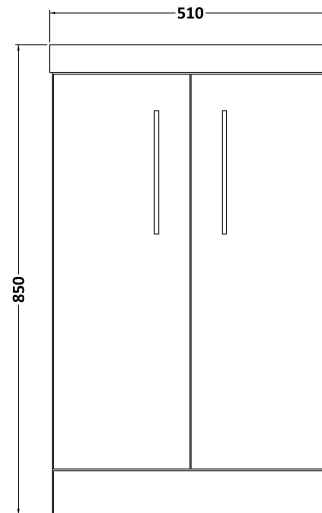

### Packaging Details

Barcode: 5056678448410

**Sales Code:** NVF3001

**Description:** 500 Fs 2-Door Unit (365 Deep)

**Product Dimensions**

Height (mm):	800
Width (mm):	500
Depth (mm):	383
Nett Weight (kg):	17

**Packaging Dimensions**

Height (mm):	835
Width (mm):	520
Depth (mm):	375
Gross Weight (kg):	17.5

**Packaging Data**

Box Colour:	Brown Cardboard Box
Box Qty:	1
Label Size:	100 x 50
Label Colour:	White Label
Label Qty:	2

### Product Dimensions

Height (mm):	170
Width (mm):	510
Depth (mm):	395
Nett Weight (kg):	9.5

### Packaging Dimensions

Height (mm):	190
Width (mm):	530
Depth (mm):	415
Gross Weight (kg):	10