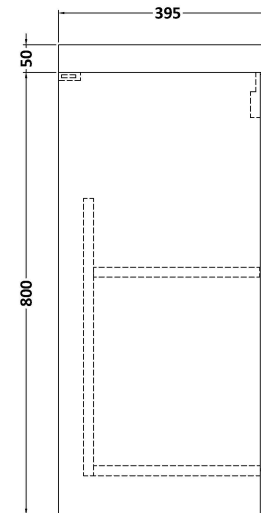

### Packaging Details

Barcode: 5056678448410

**Sales Code:** NVF3001

**Description:** 500 Fs 2-Door Unit (365 Deep)

**Product Dimensions**

Height (mm):	800
Width (mm):	500
Depth (mm):	383
Nett Weight (kg):	17

**Packaging Dimensions**

Height (mm):	835
Width (mm):	520
Depth (mm):	375
Gross Weight (kg):	17.5

**Packaging Data**

Box Colour:	Brown Cardboard Box
Box Qty:	1
Label Size:	100 x 50
Label Colour:	White Label
Label Qty:	2

### Product Dimensions

Height (mm):	170
Width (mm):	510
Depth (mm):	395
Nett Weight (kg):	9.5

### Packaging Dimensions

Height (mm):	190
Width (mm):	530
Depth (mm):	415
Gross Weight (kg):	10