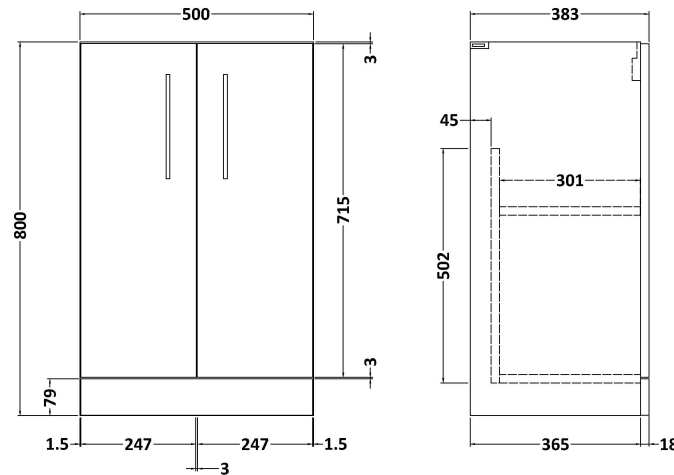

### Packaging Details

Barcode: 5056678448410

**Sales Code:** NVF3001

**Description:** 500 Fs 2-Door Unit (365 Deep)

**Product Dimensions**

Height (mm):	800
Width (mm):	500
Depth (mm):	383
Nett Weight (kg):	17

**Packaging Dimensions**

Height (mm):	835
Width (mm):	520
Depth (mm):	375
Gross Weight (kg):	17.5

**Packaging Data**

Box Colour:	Brown Cardboard Box
Box Qty:	1
Label Size:	100 x 50
Label Colour:	White Label
Label Qty:	2

### Product Dimensions

Height (mm):	170
Width (mm):	510
Depth (mm):	395
Nett Weight (kg):	9.5

### Packaging Dimensions

Height (mm):	190
Width (mm):	530
Depth (mm):	415
Gross Weight (kg):	10