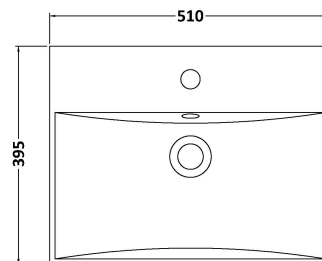

### Packaging Details

Barcode: 5056678448410

**Sales Code:** NVF3001

**Description:** 500 Fs 2-Door Unit (365 Deep)

**Product Dimensions**

Height (mm):	800
Width (mm):	500
Depth (mm):	383
Nett Weight (kg):	17

**Packaging Dimensions**

Height (mm):	835
Width (mm):	520
Depth (mm):	375
Gross Weight (kg):	17.5

**Packaging Data**

Box Colour:	Brown Cardboard Box
Box Qty:	1
Label Size:	100 x 50
Label Colour:	White Label
Label Qty:	2

### Product Dimensions

Height (mm):	170
Width (mm):	510
Depth (mm):	395
Nett Weight (kg):	9.5

### Packaging Dimensions

Height (mm):	190
Width (mm):	530
Depth (mm):	415
Gross Weight (kg):	10