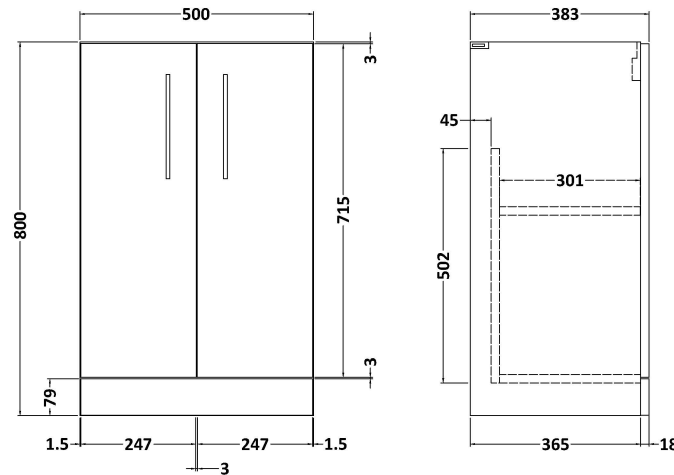

Sales Code: ARN3001G

Description: 500 Fs 2-Door Vanity & Basin 4

Packaging Details

Barcode: 5056678448427

Sales Code: NVF3001

Description: 500 Fs 2-Door Unit (365 Deep)

Product Dimensions

Height (mm):	800
Width (mm):	500
Depth (mm):	383
Nett Weight (kg):	17

Packaging Dimensions

Height (mm):	835
Width (mm):	520
Depth (mm):	375
Gross Weight (kg):	17.5

Packaging Data

Box Colour:	Brown Cardboard Box
Box Qty:	1
Label Size:	100 x 50
Label Colour:	White Label
Label Qty:	2

Outer Box Dimensions (If Applicable)

Height (mm):	
Width (mm):	
Depth (mm):	
Gross Weight (kg):	
Barcode:	5056678436615

Product Details

Country of Origin:	United Kingdom
Fitting Instruction:	No
CE & UKCA:	N/A
FSC Certified Materials:	Yes
Colour:	Bleached Cuneo Oak
Construction Method:	Cam & Wood Dowel
Construction Type:	Rigid
Cabinet Finish:	MFC Textured Woodgrain
Fascia Finish:	MFC Textured Woodgrain
Cabinet Thickness (mm):	18
Fascia Thickness (mm):	18
Drawer Included:	No
Drawer Type:	Not Applicable
No of Shelves:	1
Hinge Type:	95 Degree Clip-On Soft Close
Hinge Included:	Yes, Supplied
Adjustable Legs:	No, Not Required
Fixings Included:	Yes
Handle Style:	Contemporary
Waste Shroud:	No
Handle Included:	Yes, Supplied
Handle Type:	D-Shape

Sales Code: NVM042

Description: 500 Curved Basin 1Th

Product Dimensions

Height (mm):	160
Width (mm):	510
Depth (mm):	440
Nett Weight (kg):	9

Packaging Dimensions

Height (mm):	190
Width (mm):	530
Depth (mm):	415
Gross Weight (kg):	9.5