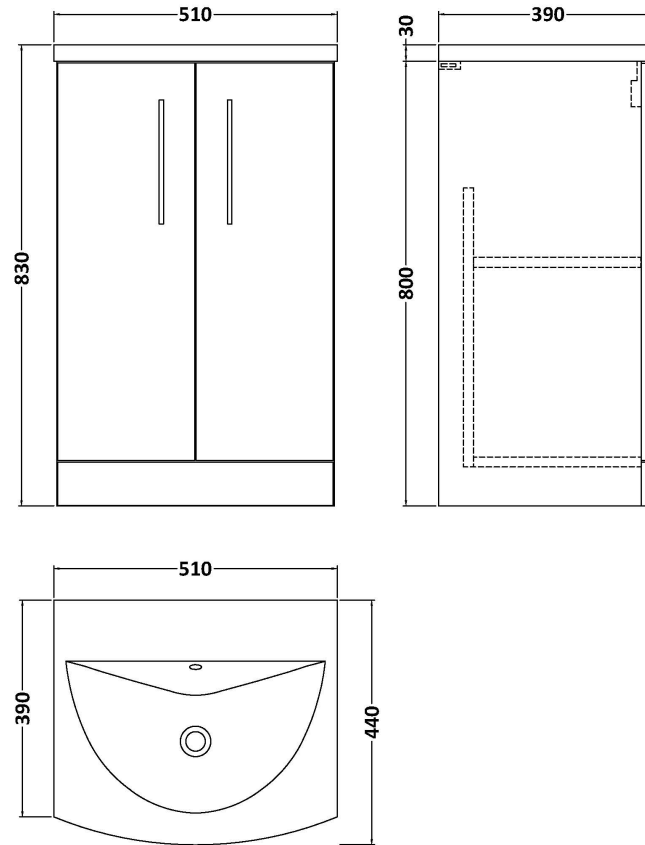

Sales Code: ARN3001G

Description: 500 Fs 2-Door Vanity & Basin 4

Packaging Details

Barcode: 5056678448427

Sales Code: NVF3001

Description: 500 Fs 2-Door Unit (365 Deep)

Product Dimensions

Height (mm):	800
Width (mm):	500
Depth (mm):	383
Nett Weight (kg):	17

Packaging Dimensions

Height (mm):	835
Width (mm):	520
Depth (mm):	375
Gross Weight (kg):	17.5

Packaging Data

Box Colour:	Brown Cardboard Box
Box Qty:	1
Label Size:	100 x 50
Label Colour:	White Label
Label Qty:	2

Outer Box Dimensions (If Applicable)

Height (mm):	
Width (mm):	
Depth (mm):	
Gross Weight (kg):	
Barcode:	5056678436615

Product Details

Country of Origin:	United Kingdom
Fitting Instruction:	No
CE & UKCA:	N/A
FSC Certified Materials:	Yes
Colour:	Bleached Cuneo Oak
Construction Method:	Cam & Wood Dowel
Construction Type:	Rigid
Cabinet Finish:	MFC Textured Woodgrain
Fascia Finish:	MFC Textured Woodgrain
Cabinet Thickness (mm):	18
Fascia Thickness (mm):	18
Drawer Included:	No
Drawer Type:	Not Applicable
No of Shelves:	1
Hinge Type:	95 Degree Clip-On Soft Close
Hinge Included:	Yes, Supplied
Adjustable Legs:	No, Not Required
Fixings Included:	Yes
Handle Style:	Contemporary
Waste Shroud:	No
Handle Included:	Yes, Supplied
Handle Type:	D-Shape

Sales Code: NVM042

Description: 500 Curved Basin 1Th

Product Dimensions

Height (mm):	160
Width (mm):	510
Depth (mm):	440
Nett Weight (kg):	9

Packaging Dimensions

Height (mm):	190
Width (mm):	530
Depth (mm):	415
Gross Weight (kg):	9.5