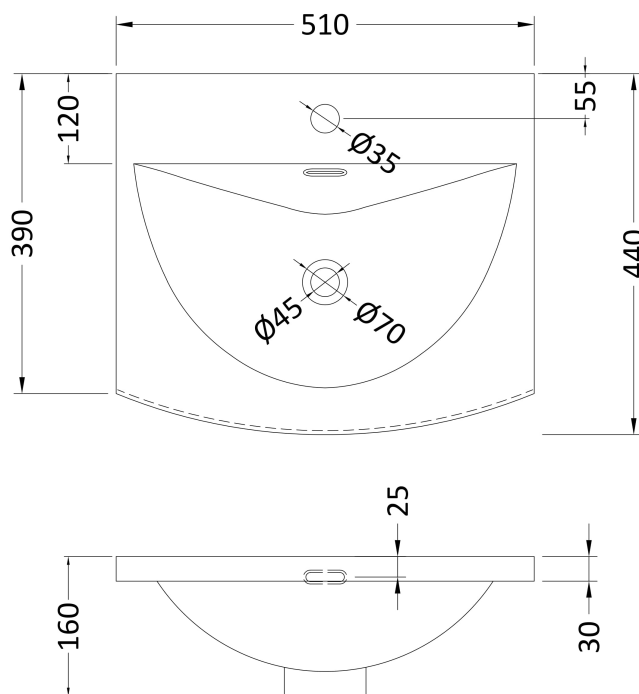

Packaging Dimensions

Height (mm):	835
Width (mm):	520
Depth (mm):	375
Gross Weight (kg):	17.5

Packaging Data

Box Colour:	Brown Cardboard Box
Box Qty:	1
Label Size:	100 x 50
Label Colour:	White Label
Label Qty:	2

Outer Box Dimensions (If Applicable)

Height (mm):	
Width (mm):	
Depth (mm):	
Gross Weight (kg):	
Barcode:	5056678436615

Product Details

Country of Origin:	United Kingdom
Fitting Instruction:	No
CE & UKCA:	N/A
FSC Certified Materials:	Yes
Colour:	Bleached Cuneo Oak
Construction Method:	Cam & Wood Dowel
Construction Type:	Rigid
Cabinet Finish:	MFC Textured Woodgrain
Fascia Finish:	MFC Textured Woodgrain
Cabinet Thickness (mm):	18
Fascia Thickness (mm):	18
Drawer Included:	No
Drawer Type:	Not Applicable
No of Shelves:	1
Hinge Type:	95 Degree Clip-On Soft Close
Hinge Included:	Yes, Supplied
Adjustable Legs:	No, Not Required
Fixings Included:	Yes
Handle Style:	Contemporary
Waste Shroud:	No
Handle Included:	Yes, Supplied
Handle Type:	D-Shape

Sales Code: NVM042

Description: 500 Curved Basin 1Th

Product Dimensions

Height (mm):	160
Width (mm):	510
Depth (mm):	440
Nett Weight (kg):	9

Packaging Dimensions

Height (mm):	190
Width (mm):	530
Depth (mm):	415
Gross Weight (kg):	9.5

Packaging Data

Box Colour:	Brown Cardboard Box - Printed
Box Qty:	1
Label Size:	100 x 50
Label Colour:	White Label
Label Qty:	2

Outer Box Dimensions (If Applicable)

Height (mm):	
Width (mm):	
Depth (mm):	
Gross Weight (kg):	
Barcode:	5056462620985