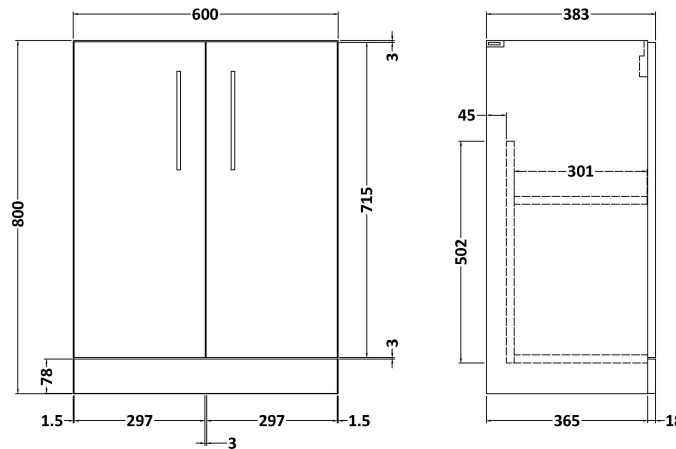

Sales Code: ARN3003A

Description: 600 Fs 2-Door Vanity & Basin 1

Packaging Details

Barcode: 5056678448496

Sales Code: NVF3003

Description: 600 Fs 2-Door Unit (365 Deep)

Product Dimensions

Height (mm):	800
Width (mm):	600
Depth (mm):	383
Nett Weight (kg):	19.5

Packaging Dimensions

Height (mm):	835
Width (mm):	620
Depth (mm):	375
Gross Weight (kg):	20

Packaging Data

Box Colour:	Brown Cardboard Box
Box Qty:	1
Label Size:	100 x 50
Label Colour:	White Label
Label Qty:	2

Outer Box Dimensions (If Applicable)

Height (mm):	
Width (mm):	
Depth (mm):	
Gross Weight (kg):	
Barcode:	5056678436622

Product Details

Country of Origin:	United Kingdom
Fitting Instruction:	No
CE & UKCA:	N/A
FSC Certified Materials:	Yes
Colour:	Bleached Cuneo Oak
Construction Method:	Cam & Wood Dowel
Construction Type:	Rigid
Cabinet Finish:	MFC Textured Woodgrain
Fascia Finish:	MFC Textured Woodgrain
Cabinet Thickness (mm):	18
Fascia Thickness (mm):	18
Drawer Included:	No
Drawer Type:	Not Applicable
No of Shelves:	1
Hinge Type:	95 Degree Clip-On Soft Close
Hinge Included:	Yes, Supplied
Adjustable Legs:	No, Not Required
Fixings Included:	Yes
Handle Style:	Contemporary
Waste Shroud:	No
Handle Included:	Yes, Supplied
Handle Type:	D-Shape

Sales Code: NVM013

Description: 600 Mid-Edged Basin 1 Th

Product Dimensions

Height (mm):	180
Width (mm):	610
Depth (mm):	390
Nett Weight (kg):	11

Packaging Dimensions

Height (mm):	200
Width (mm):	410
Depth (mm):	630
Gross Weight (kg):	11