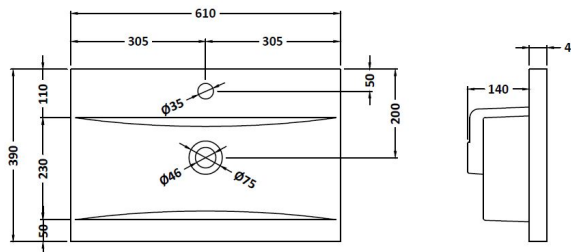

Packaging Dimensions

Height (mm):	835
Width (mm):	620
Depth (mm):	375
Gross Weight (kg):	20

Packaging Data

Box Colour:	Brown Cardboard Box
Box Qty:	1
Label Size:	100 x 50
Label Colour:	White Label
Label Qty:	2

Outer Box Dimensions (If Applicable)

Height (mm):	
Width (mm):	
Depth (mm):	
Gross Weight (kg):	
Barcode:	5056678436622

Product Details

Country of Origin:	United Kingdom
Fitting Instruction:	No
CE & UKCA:	N/A
FSC Certified Materials:	Yes
Colour:	Bleached Cuneo Oak
Construction Method:	Cam & Wood Dowel
Construction Type:	Rigid
Cabinet Finish:	MFC Textured Woodgrain
Fascia Finish:	MFC Textured Woodgrain
Cabinet Thickness (mm):	18
Fascia Thickness (mm):	18
Drawer Included:	No
Drawer Type:	Not Applicable
No of Shelves:	1
Hinge Type:	95 Degree Clip-On Soft Close
Hinge Included:	Yes, Supplied
Adjustable Legs:	No, Not Required
Fixings Included:	Yes
Handle Style:	Contemporary
Waste Shroud:	No
Handle Included:	Yes, Supplied
Handle Type:	D-Shape

Sales Code: NVM013

Description: 600 Mid-Edged Basin 1 Th

Product Dimensions

Height (mm):	180
Width (mm):	610
Depth (mm):	390
Nett Weight (kg):	11

Packaging Dimensions

Height (mm):	200
Width (mm):	410
Depth (mm):	630
Gross Weight (kg):	11

Packaging Data

Box Colour:	Brown Cardboard Box - Printed
Box Qty:	1
Label Size:	100 x 50
Label Colour:	White Label
Label Qty:	2

Outer Box Dimensions (If Applicable)

Height (mm):	
Width (mm):	
Depth (mm):	
Gross Weight (kg):	
Barcode:	5055369043415