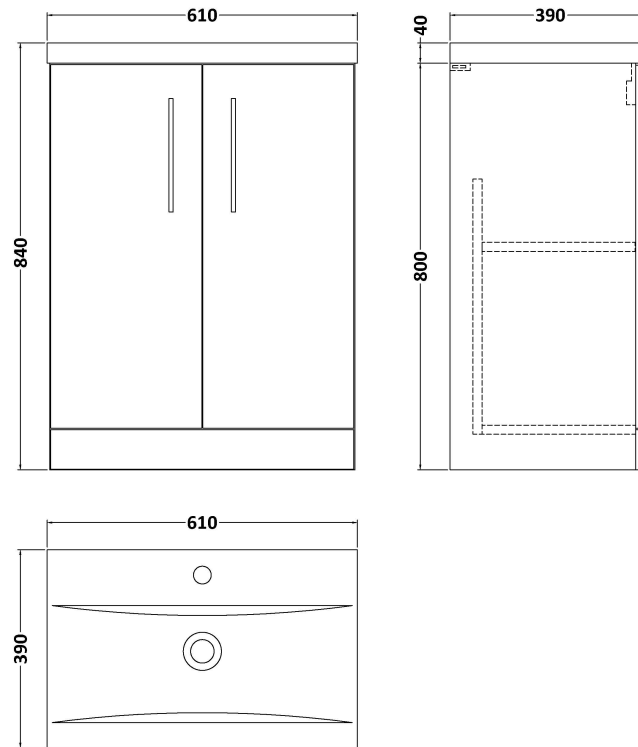

Sales Code: ARN3003A

Description: 600 Fs 2-Door Vanity & Basin 1

Packaging Details

Barcode: 5056678448496

Sales Code: NVF3003

Description: 600 Fs 2-Door Unit (365 Deep)

Product Dimensions

Height (mm):	800
Width (mm):	600
Depth (mm):	383
Nett Weight (kg):	19.5

Packaging Dimensions

Height (mm):	835
Width (mm):	620
Depth (mm):	375
Gross Weight (kg):	20

Packaging Data

Box Colour:	Brown Cardboard Box
Box Qty:	1
Label Size:	100 x 50
Label Colour:	White Label
Label Qty:	2

Outer Box Dimensions (If Applicable)

Height (mm):	
Width (mm):	
Depth (mm):	
Gross Weight (kg):	
Barcode:	5056678436622

Product Details

Country of Origin:	United Kingdom
Fitting Instruction:	No
CE & UKCA:	N/A
FSC Certified Materials:	Yes
Colour:	Bleached Cuneo Oak
Construction Method:	Cam & Wood Dowel
Construction Type:	Rigid
Cabinet Finish:	MFC Textured Woodgrain
Fascia Finish:	MFC Textured Woodgrain
Cabinet Thickness (mm):	18
Fascia Thickness (mm):	18
Drawer Included:	No
Drawer Type:	Not Applicable
No of Shelves:	1
Hinge Type:	95 Degree Clip-On Soft Close
Hinge Included:	Yes, Supplied
Adjustable Legs:	No, Not Required
Fixings Included:	Yes
Handle Style:	Contemporary
Waste Shroud:	No
Handle Included:	Yes, Supplied
Handle Type:	D-Shape

Sales Code: NVM013

Description: 600 Mid-Edged Basin 1 Th

Product Dimensions

Height (mm):	180
Width (mm):	610
Depth (mm):	390
Nett Weight (kg):	11

Packaging Dimensions

Height (mm):	200
Width (mm):	410
Depth (mm):	630
Gross Weight (kg):	11