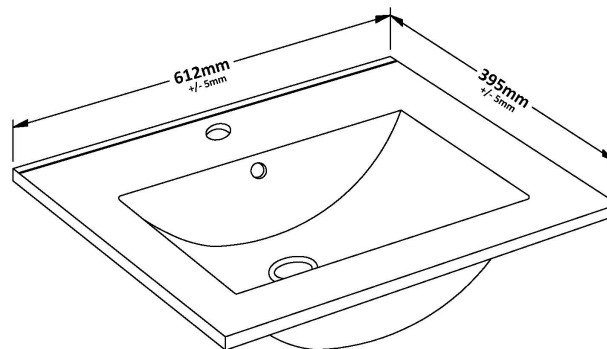

Packaging Dimensions

Height (mm):	835
Width (mm):	620
Depth (mm):	375
Gross Weight (kg):	20

Packaging Data

Box Colour:	Brown Cardboard Box
Box Qty:	1
Label Size:	100 x 50
Label Colour:	White Label
Label Qty:	2

Outer Box Dimensions (If Applicable)

Height (mm):	
Width (mm):	
Depth (mm):	
Gross Weight (kg):	
Barcode:	5056678436622

Product Details

Country of Origin:	United Kingdom
Fitting Instruction:	No
CE & UKCA:	N/A
FSC Certified Materials:	Yes
Colour:	Bleached Cuneo Oak
Construction Method:	Cam & Wood Dowel
Construction Type:	Rigid
Cabinet Finish:	MFC Textured Woodgrain
Fascia Finish:	MFC Textured Woodgrain
Cabinet Thickness (mm):	18
Fascia Thickness (mm):	18
Drawer Included:	No
Drawer Type:	Not Applicable
No of Shelves:	1
Hinge Type:	95 Degree Clip-On Soft Close
Hinge Included:	Yes, Supplied
Adjustable Legs:	No, Not Required
Fixings Included:	Yes
Handle Style:	Contemporary
Waste Shroud:	No
Handle Included:	Yes, Supplied
Handle Type:	D-Shape

Sales Code: NVM003

Description: Minimalist Basin 600mm

Product Dimensions

Height (mm):	170
Width (mm):	600
Depth (mm):	390
Nett Weight (kg):	10.76

Packaging Dimensions

Height (mm):	200
Width (mm):	400
Depth (mm):	620
Gross Weight (kg):	10.76

Packaging Data

Box Colour:	Brown Cardboard Box - Printed
Box Qty:	1
Label Size:	100 x 50
Label Colour:	White Label
Label Qty:	2

Outer Box Dimensions (If Applicable)

Height (mm):	
Width (mm):	
Depth (mm):	
Gross Weight (kg):	
Barcode:	5055146194668