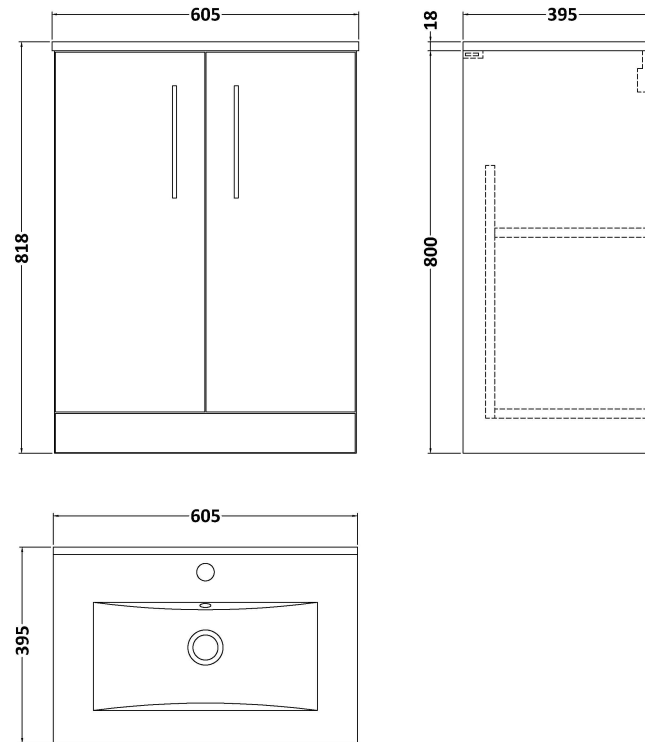

Sales Code: ARN3003B

Description: 600 Fs 2-Door Vanity & Basin 2

Packaging Details

Barcode: 5056678448502

Sales Code: NVF3003

Description: 600 Fs 2-Door Unit (365 Deep)

Product Dimensions

Height (mm):	800
Width (mm):	600
Depth (mm):	383
Nett Weight (kg):	19.5

Packaging Dimensions

Height (mm):	835
Width (mm):	620
Depth (mm):	375
Gross Weight (kg):	20

Packaging Data

Box Colour:	Brown Cardboard Box
Box Qty:	1
Label Size:	100 x 50
Label Colour:	White Label
Label Qty:	2

Outer Box Dimensions (If Applicable)

Height (mm):	
Width (mm):	
Depth (mm):	
Gross Weight (kg):	
Barcode:	5056678436622

Product Details

Country of Origin:	United Kingdom
Fitting Instruction:	No
CE & UKCA:	N/A
FSC Certified Materials:	Yes
Colour:	Bleached Cuneo Oak
Construction Method:	Cam & Wood Dowel
Construction Type:	Rigid
Cabinet Finish:	MFC Textured Woodgrain
Fascia Finish:	MFC Textured Woodgrain
Cabinet Thickness (mm):	18
Fascia Thickness (mm):	18
Drawer Included:	No
Drawer Type:	Not Applicable
No of Shelves:	1
Hinge Type:	95 Degree Clip-On Soft Close
Hinge Included:	Yes, Supplied
Adjustable Legs:	No, Not Required
Fixings Included:	Yes
Handle Style:	Contemporary
Waste Shroud:	No
Handle Included:	Yes, Supplied
Handle Type:	D-Shape

Sales Code: NVM003

Description: Minimalist Basin 600mm

Product Dimensions

Height (mm):	170
Width (mm):	600
Depth (mm):	390
Nett Weight (kg):	10.76

Packaging Dimensions

Height (mm):	200
Width (mm):	400
Depth (mm):	620
Gross Weight (kg):	10.76