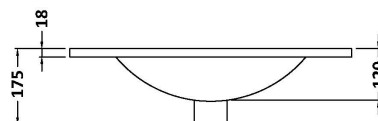

Sales Code: ARN3003B

Description: 600 Fs 2-Door Vanity & Basin 2

Packaging Details

Barcode: 5056678448502

Sales Code: NVF3003

Description: 600 Fs 2-Door Unit (365 Deep)

Product Dimensions

Height (mm):	800
Width (mm):	600
Depth (mm):	383
Nett Weight (kg):	19.5

Packaging Dimensions

Height (mm):	835
Width (mm):	620
Depth (mm):	375
Gross Weight (kg):	20

Packaging Data

Box Colour:	Brown Cardboard Box
Box Qty:	1
Label Size:	100 x 50
Label Colour:	White Label
Label Qty:	2

Outer Box Dimensions (If Applicable)

Height (mm):	
Width (mm):	
Depth (mm):	
Gross Weight (kg):	
Barcode:	5056678436622

Product Details

Country of Origin:	United Kingdom
Fitting Instruction:	No
CE & UKCA:	N/A
FSC Certified Materials:	Yes
Colour:	Bleached Cuneo Oak
Construction Method:	Cam & Wood Dowel
Construction Type:	Rigid
Cabinet Finish:	MFC Textured Woodgrain
Fascia Finish:	MFC Textured Woodgrain
Cabinet Thickness (mm):	18
Fascia Thickness (mm):	18
Drawer Included:	No
Drawer Type:	Not Applicable
No of Shelves:	1
Hinge Type:	95 Degree Clip-On Soft Close
Hinge Included:	Yes, Supplied
Adjustable Legs:	No, Not Required
Fixings Included:	Yes
Handle Style:	Contemporary
Waste Shroud:	No
Handle Included:	Yes, Supplied
Handle Type:	D-Shape

Sales Code: NVM003

Description: Minimalist Basin 600mm

Product Dimensions

Height (mm):	170
Width (mm):	600
Depth (mm):	390
Nett Weight (kg):	10.76

Packaging Dimensions

Height (mm):	200
Width (mm):	400
Depth (mm):	620
Gross Weight (kg):	10.76