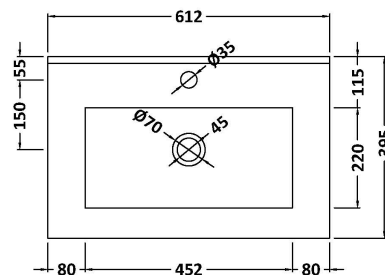

Packaging Dimensions

Height (mm):	835
Width (mm):	620
Depth (mm):	375
Gross Weight (kg):	20

Packaging Data

Box Colour:	Brown Cardboard Box
Box Qty:	1
Label Size:	100 x 50
Label Colour:	White Label
Label Qty:	2

Outer Box Dimensions (If Applicable)

Height (mm):	
Width (mm):	
Depth (mm):	
Gross Weight (kg):	
Barcode:	5056678436622

Product Details

Country of Origin:	United Kingdom
Fitting Instruction:	No
CE & UKCA:	N/A
FSC Certified Materials:	Yes
Colour:	Bleached Cuneo Oak
Construction Method:	Cam & Wood Dowel
Construction Type:	Rigid
Cabinet Finish:	MFC Textured Woodgrain
Fascia Finish:	MFC Textured Woodgrain
Cabinet Thickness (mm):	18
Fascia Thickness (mm):	18
Drawer Included:	No
Drawer Type:	Not Applicable
No of Shelves:	1
Hinge Type:	95 Degree Clip-On Soft Close
Hinge Included:	Yes, Supplied
Adjustable Legs:	No, Not Required
Fixings Included:	Yes
Handle Style:	Contemporary
Waste Shroud:	No
Handle Included:	Yes, Supplied
Handle Type:	D-Shape

Sales Code: NVM003

Description: Minimalist Basin 600mm

Product Dimensions

Height (mm):	170
Width (mm):	600
Depth (mm):	390
Nett Weight (kg):	10.76

Packaging Dimensions

Height (mm):	200
Width (mm):	400
Depth (mm):	620
Gross Weight (kg):	10.76

Packaging Data

Box Colour:	Brown Cardboard Box - Printed
Box Qty:	1
Label Size:	100 x 50
Label Colour:	White Label
Label Qty:	2

Outer Box Dimensions (If Applicable)

Height (mm):	
Width (mm):	
Depth (mm):	
Gross Weight (kg):	
Barcode:	5055146194668