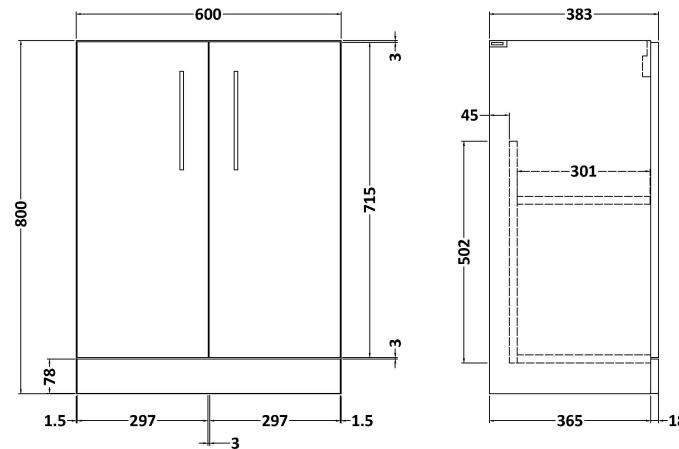

Sales Code: ARN3003B

Description: 600 Fs 2-Door Vanity & Basin 2

Packaging Details

Barcode: 5056678448502

Sales Code: NVF3003

Description: 600 Fs 2-Door Unit (365 Deep)

Product Dimensions

Height (mm):	800
Width (mm):	600
Depth (mm):	383
Nett Weight (kg):	19.5

Packaging Dimensions

Height (mm):	835
Width (mm):	620
Depth (mm):	375
Gross Weight (kg):	20

Packaging Data

Box Colour:	Brown Cardboard Box
Box Qty:	1
Label Size:	100 x 50
Label Colour:	White Label
Label Qty:	2

Outer Box Dimensions (If Applicable)

Height (mm):	
Width (mm):	
Depth (mm):	
Gross Weight (kg):	
Barcode:	5056678436622

Product Details

Country of Origin:	United Kingdom
Fitting Instruction:	No
CE & UKCA:	N/A
FSC Certified Materials:	Yes
Colour:	Bleached Cuneo Oak
Construction Method:	Cam & Wood Dowel
Construction Type:	Rigid
Cabinet Finish:	MFC Textured Woodgrain
Fascia Finish:	MFC Textured Woodgrain
Cabinet Thickness (mm):	18
Fascia Thickness (mm):	18
Drawer Included:	No
Drawer Type:	Not Applicable
No of Shelves:	1
Hinge Type:	95 Degree Clip-On Soft Close
Hinge Included:	Yes, Supplied
Adjustable Legs:	No, Not Required
Fixings Included:	Yes
Handle Style:	Contemporary
Waste Shroud:	No
Handle Included:	Yes, Supplied
Handle Type:	D-Shape

Sales Code: NVM003

Description: Minimalist Basin 600mm

Product Dimensions

Height (mm):	170
Width (mm):	600
Depth (mm):	390
Nett Weight (kg):	10.76

Packaging Dimensions

Height (mm):	200
Width (mm):	400
Depth (mm):	620
Gross Weight (kg):	10.76