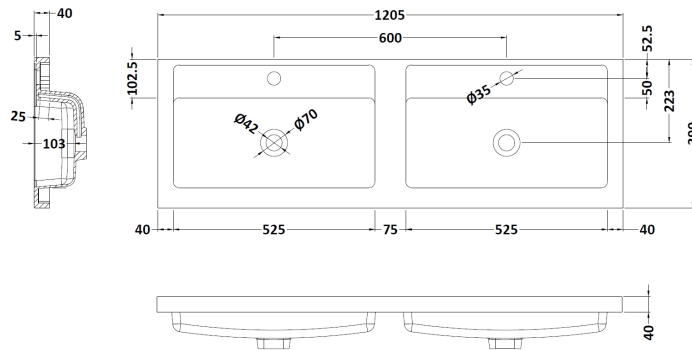

Packaging Dimensions

Height (mm):	835
Width (mm):	620
Depth (mm):	375
Gross Weight (kg):	20

Packaging Data

Box Colour:	Brown Cardboard Box
Box Qty:	1
Label Size:	100 x 50
Label Colour:	White Label
Label Qty:	2

Outer Box Dimensions (If Applicable)

Height (mm):	
Width (mm):	
Depth (mm):	
Gross Weight (kg):	
Barcode:	5056678436622

Product Details

Country of Origin:	United Kingdom
Fitting Instruction:	No
CE & UKCA:	N/A
FSC Certified Materials:	Yes
Colour:	Bleached Cuneo Oak
Construction Method:	Cam & Wood Dowel
Construction Type:	Rigid
Cabinet Finish:	MFC Textured Woodgrain
Fascia Finish:	MFC Textured Woodgrain
Cabinet Thickness (mm):	18
Fascia Thickness (mm):	18
Drawer Included:	No
Drawer Type:	Not Applicable
No of Shelves:	1
Hinge Type:	95 Degree Clip-On Soft Close
Hinge Included:	Yes, Supplied
Adjustable Legs:	No, Not Required
Fixings Included:	Yes
Handle Style:	Contemporary
Waste Shroud:	No
Handle Included:	Yes, Supplied
Handle Type:	D-Shape

Sales Code: PMB424

Description: Double Polymarble Basin 1205 X 390

Product Dimensions

Height (mm):	390
Width (mm):	1205
Depth (mm):	157
Nett Weight (kg):	18.12

Packaging Dimensions

Height (mm):	100
Width (mm):	1205
Depth (mm):	400
Gross Weight (kg):	18.12

Packaging Data

Box Colour:	Brown Cardboard Box - Printed
Box Qty:	1
Label Size:	100 x 50
Label Colour:	White Label
Label Qty:	2

Outer Box Dimensions (If Applicable)

Height (mm):	
Width (mm):	
Depth (mm):	
Gross Weight (kg):	
Barcode:	5056211815136