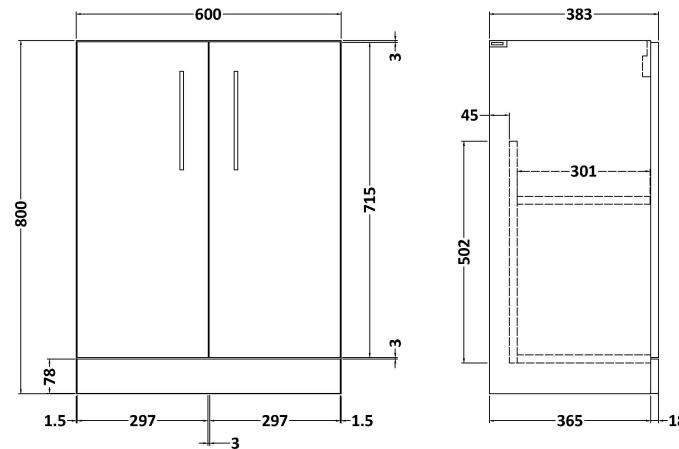

Sales Code: ARN3003C

Description: 1200 Fs 4-Door Vanity & Double Basin

Packaging Details

Barcode: 5056678448519

Sales Code: NVF3003

Description: 600 Fs 2-Door Unit (365 Deep)

Product Dimensions

Height (mm):	800
Width (mm):	600
Depth (mm):	383
Nett Weight (kg):	19.5

Packaging Dimensions

Height (mm):	835
Width (mm):	620
Depth (mm):	375
Gross Weight (kg):	20

Packaging Data

Box Colour:	Brown Cardboard Box
Box Qty:	1
Label Size:	100 x 50
Label Colour:	White Label
Label Qty:	2

Outer Box Dimensions (If Applicable)

Height (mm):	
Width (mm):	
Depth (mm):	
Gross Weight (kg):	
Barcode:	5056678436622

Product Details

Country of Origin:	United Kingdom
Fitting Instruction:	No
CE & UKCA:	N/A
FSC Certified Materials:	Yes
Colour:	Bleached Cuneo Oak
Construction Method:	Cam & Wood Dowel
Construction Type:	Rigid
Cabinet Finish:	MFC Textured Woodgrain
Fascia Finish:	MFC Textured Woodgrain
Cabinet Thickness (mm):	18
Fascia Thickness (mm):	18
Drawer Included:	No
Drawer Type:	Not Applicable
No of Shelves:	1
Hinge Type:	95 Degree Clip-On Soft Close
Hinge Included:	Yes, Supplied
Adjustable Legs:	No, Not Required
Fixings Included:	Yes
Handle Style:	Contemporary
Waste Shroud:	No
Handle Included:	Yes, Supplied
Handle Type:	D-Shape

Sales Code: PMB424

Description: Double Polymarble Basin 1205 X 390

Product Dimensions

Height (mm):	390
Width (mm):	1205
Depth (mm):	157
Nett Weight (kg):	18.12

Packaging Dimensions

Height (mm):	100
Width (mm):	1205
Depth (mm):	400
Gross Weight (kg):	18.12