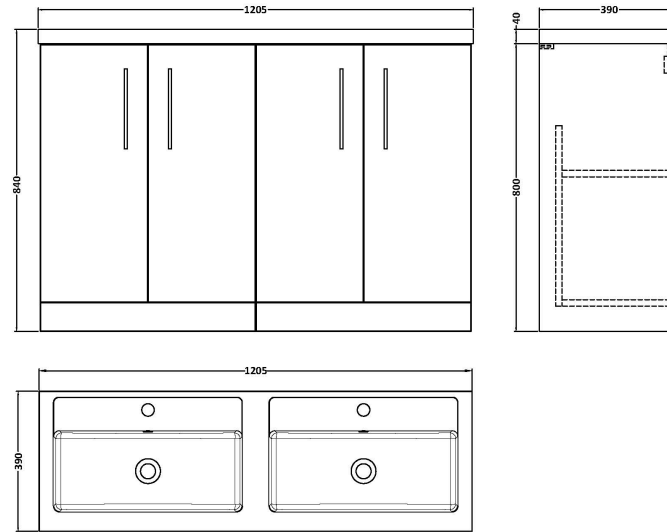

Sales Code: ARN3003C

Description: 1200 Fs 4-Door Vanity & Double Basin

Packaging Details

Barcode: 5056678448519

Sales Code: NVF3003

Description: 600 Fs 2-Door Unit (365 Deep)

Product Dimensions

Height (mm):	800
Width (mm):	600
Depth (mm):	383
Nett Weight (kg):	19.5

Packaging Dimensions

Height (mm):	835
Width (mm):	620
Depth (mm):	375
Gross Weight (kg):	20

Packaging Data

Box Colour:	Brown Cardboard Box
Box Qty:	1
Label Size:	100 x 50
Label Colour:	White Label
Label Qty:	2

Outer Box Dimensions (If Applicable)

Height (mm):	
Width (mm):	
Depth (mm):	
Gross Weight (kg):	
Barcode:	5056678436622

Product Details

Country of Origin:	United Kingdom
Fitting Instruction:	No
CE & UKCA:	N/A
FSC Certified Materials:	Yes
Colour:	Bleached Cuneo Oak
Construction Method:	Cam & Wood Dowel
Construction Type:	Rigid
Cabinet Finish:	MFC Textured Woodgrain
Fascia Finish:	MFC Textured Woodgrain
Cabinet Thickness (mm):	18
Fascia Thickness (mm):	18
Drawer Included:	No
Drawer Type:	Not Applicable
No of Shelves:	1
Hinge Type:	95 Degree Clip-On Soft Close
Hinge Included:	Yes, Supplied
Adjustable Legs:	No, Not Required
Fixings Included:	Yes
Handle Style:	Contemporary
Waste Shroud:	No
Handle Included:	Yes, Supplied
Handle Type:	D-Shape

Sales Code: PMB424

Description: Double Polymarble Basin 1205 X 390

Product Dimensions

Height (mm):	390
Width (mm):	1205
Depth (mm):	157
Nett Weight (kg):	18.12

Packaging Dimensions

Height (mm):	100
Width (mm):	1205
Depth (mm):	400
Gross Weight (kg):	18.12