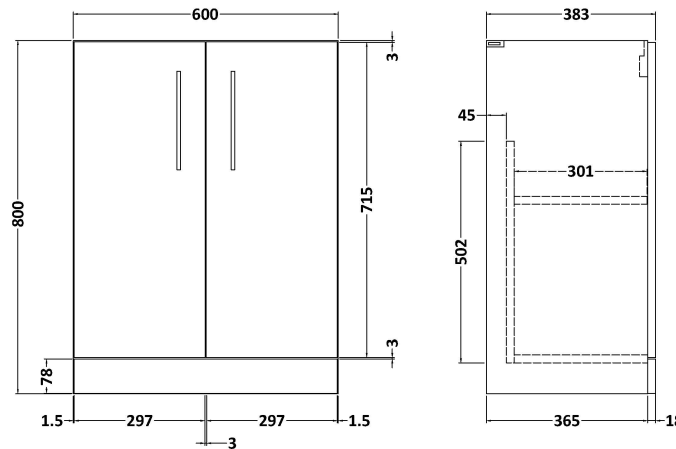

Sales Code: ARN3003D

Description: 600 Fs 2-Door Vanity & Basin 3

Packaging Details

Barcode: 5056678448526

Sales Code: NVF3003

Description: 600 Fs 2-Door Unit (365 Deep)

Product Dimensions

Height (mm):	800
Width (mm):	600
Depth (mm):	383
Nett Weight (kg):	19.5

Packaging Dimensions

Height (mm):	835
Width (mm):	620
Depth (mm):	375
Gross Weight (kg):	20

Packaging Data

Box Colour:	Brown Cardboard Box
Box Qty:	1
Label Size:	100 x 50
Label Colour:	White Label
Label Qty:	2

Outer Box Dimensions (If Applicable)

Height (mm):	
Width (mm):	
Depth (mm):	
Gross Weight (kg):	
Barcode:	5056678436622

Product Details

Country of Origin:	United Kingdom
Fitting Instruction:	No
CE & UKCA:	N/A
FSC Certified Materials:	Yes
Colour:	Bleached Cuneo Oak
Construction Method:	Cam & Wood Dowel
Construction Type:	Rigid
Cabinet Finish:	MFC Textured Woodgrain
Fascia Finish:	MFC Textured Woodgrain
Cabinet Thickness (mm):	18
Fascia Thickness (mm):	18
Drawer Included:	No
Drawer Type:	Not Applicable
No of Shelves:	1
Hinge Type:	95 Degree Clip-On Soft Close
Hinge Included:	Yes, Supplied
Adjustable Legs:	No, Not Required
Fixings Included:	Yes
Handle Style:	Contemporary
Waste Shroud:	No
Handle Included:	Yes, Supplied
Handle Type:	D-Shape

Sales Code: NVM033

Description: 600 Thin Edged Basin 1Th

Product Dimensions

Height (mm):	170
Width (mm):	610
Depth (mm):	395
Nett Weight (kg):	11

Packaging Dimensions

Height (mm):	190
Width (mm):	630
Depth (mm):	415
Gross Weight (kg):	11.5