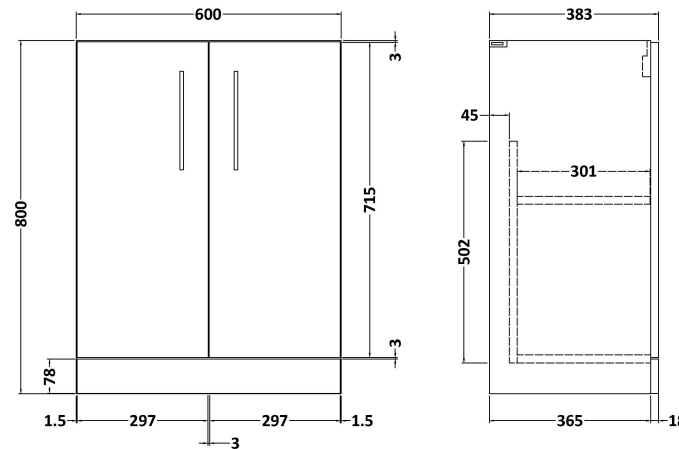

Sales Code: ARN3003F

Description: 1200 Fs 4-Door Vanity & Double Basin

Packaging Details

Barcode: 5056678448533

Sales Code: CBM424

Description: Double Ceramic Basin 1208X392

Product Dimensions

Height (mm):	390
Width (mm):	1205
Depth (mm):	175
Nett Weight (kg):	27

Packaging Dimensions

Height (mm):	205
Width (mm):	1270
Depth (mm):	510
Gross Weight (kg):	27

Packaging Data

Box Colour:	Brown Cardboard Box - Printed
Box Qty:	1
Label Size:	100 x 50
Label Colour:	White Label
Label Qty:	2

Outer Box Dimensions (If Applicable)

Height (mm):	
Width (mm):	
Depth (mm):	
Gross Weight (kg):	
Barcode:	5056211875826

Product Details

Country of Origin:	China
Fitting Instruction:	No
Certification: CE & UKCA:	No
WRAS:	N/A
WRAS No:	N/A
Product Material:	Vitreous China
Fixing Supplied:	No

Sales Code: NVF3003

Description: 600 Fs 2-Door Unit (365 Deep)

Product Dimensions

Height (mm):	800
Width (mm):	600
Depth (mm):	383
Nett Weight (kg):	19.5

Packaging Dimensions

Height (mm):	835
Width (mm):	620
Depth (mm):	375
Gross Weight (kg):	20