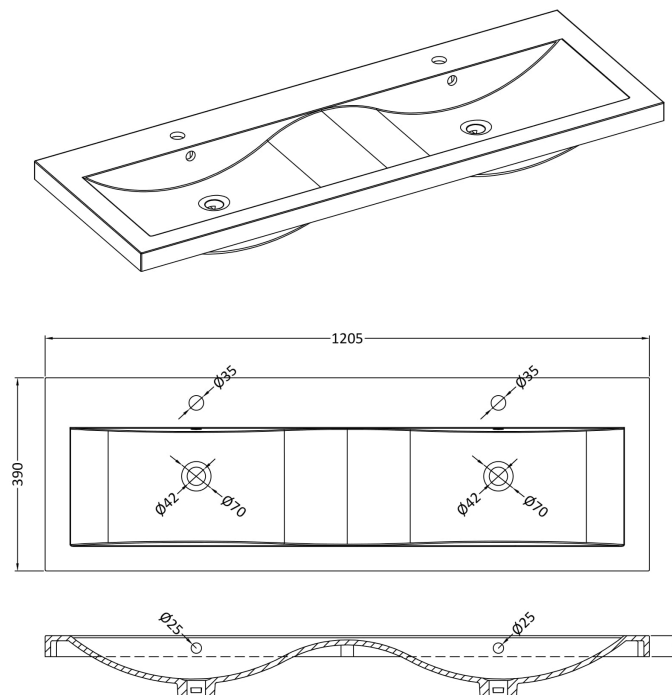

Sales Code: ARN3003F

Description: 1200 Fs 4-Door Vanity & Double Basin

Packaging Details

Barcode: 5056678448533

Sales Code: CBM424

Description: Double Ceramic Basin 1208X392

Product Dimensions

Height (mm):	390
Width (mm):	1205
Depth (mm):	175
Nett Weight (kg):	27

Packaging Dimensions

Height (mm):	205
Width (mm):	1270
Depth (mm):	510
Gross Weight (kg):	27

Packaging Data

Box Colour:	Brown Cardboard Box - Printed
Box Qty:	1
Label Size:	100 x 50
Label Colour:	White Label
Label Qty:	2

Outer Box Dimensions (If Applicable)

Height (mm):	
Width (mm):	
Depth (mm):	
Gross Weight (kg):	
Barcode:	5056211875826

Product Details

Country of Origin:	China
Fitting Instruction:	No
Certification: CE & UKCA:	No
WRAS:	N/A
WRAS No:	N/A
Product Material:	Vitreous China
Fixing Supplied:	No

Sales Code: NVF3003

Description: 600 Fs 2-Door Unit (365 Deep)

Product Dimensions

Height (mm):	800
Width (mm):	600
Depth (mm):	383
Nett Weight (kg):	19.5

Packaging Dimensions

Height (mm):	835
Width (mm):	620
Depth (mm):	375
Gross Weight (kg):	20