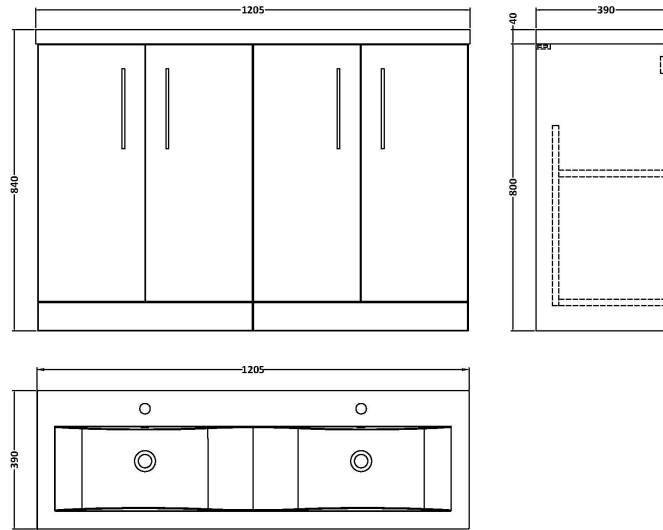

Sales Code: ARN3003F

Description: 1200 Fs 4-Door Vanity & Double Basin

Packaging Details

Barcode: 5056678448533

Sales Code: CBM424

Description: Double Ceramic Basin 1208X392

Product Dimensions

Height (mm):	390
Width (mm):	1205
Depth (mm):	175
Nett Weight (kg):	27

Packaging Dimensions

Height (mm):	205
Width (mm):	1270
Depth (mm):	510
Gross Weight (kg):	27

Packaging Data

Box Colour:	Brown Cardboard Box - Printed
Box Qty:	1
Label Size:	100 x 50
Label Colour:	White Label
Label Qty:	2

Outer Box Dimensions (If Applicable)

Height (mm):	
Width (mm):	
Depth (mm):	
Gross Weight (kg):	
Barcode:	5056211875826

Product Details

Country of Origin:	China
Fitting Instruction:	No
Certification: CE & UKCA:	No
WRAS:	N/A
WRAS No:	N/A
Product Material:	Vitreous China
Fixing Supplied:	No

Sales Code: NVF3003

Description: 600 Fs 2-Door Unit (365 Deep)

Product Dimensions

Height (mm):	800
Width (mm):	600
Depth (mm):	383
Nett Weight (kg):	19.5

Packaging Dimensions

Height (mm):	835
Width (mm):	620
Depth (mm):	375
Gross Weight (kg):	20