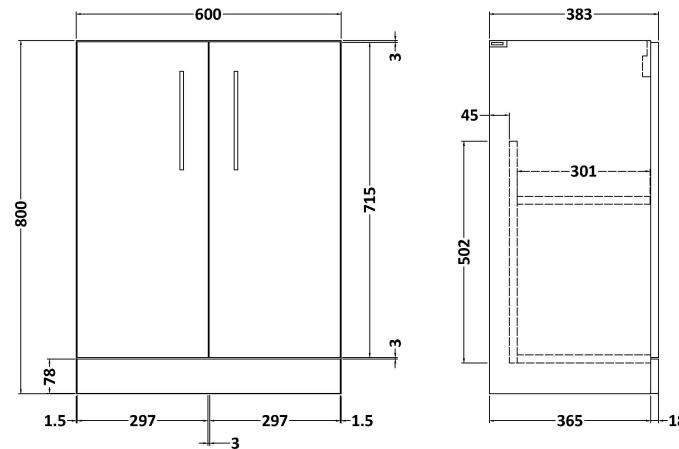

Sales Code: ARN3003G

Description: 600 Fs 2-Door Vanity & Basin 4

Packaging Details

Barcode: 5056678448540

Sales Code: NVF3003

Description: 600 Fs 2-Door Unit (365 Deep)

Product Dimensions

Height (mm):	800
Width (mm):	600
Depth (mm):	383
Nett Weight (kg):	19.5

Packaging Dimensions

Height (mm):	835
Width (mm):	620
Depth (mm):	375
Gross Weight (kg):	20

Packaging Data

Box Colour:	Brown Cardboard Box
Box Qty:	1
Label Size:	100 x 50
Label Colour:	White Label
Label Qty:	2

Outer Box Dimensions (If Applicable)

Height (mm):	
Width (mm):	
Depth (mm):	
Gross Weight (kg):	
Barcode:	5056678436622

Product Details

Country of Origin:	United Kingdom
Fitting Instruction:	No
CE & UKCA:	N/A
FSC Certified Materials:	Yes
Colour:	Bleached Cuneo Oak
Construction Method:	Cam & Wood Dowel
Construction Type:	Rigid
Cabinet Finish:	MFC Textured Woodgrain
Fascia Finish:	MFC Textured Woodgrain
Cabinet Thickness (mm):	18
Fascia Thickness (mm):	18
Drawer Included:	No
Drawer Type:	Not Applicable
No of Shelves:	1
Hinge Type:	95 Degree Clip-On Soft Close
Hinge Included:	Yes, Supplied
Adjustable Legs:	No, Not Required
Fixings Included:	Yes
Handle Style:	Contemporary
Waste Shroud:	No
Handle Included:	Yes, Supplied
Handle Type:	D-Shape

Sales Code: NVM043

Description: 600 Curved Basin 1Th

Product Dimensions

Height (mm):	160
Width (mm):	610
Depth (mm):	440
Nett Weight (kg):	11

Packaging Dimensions

Height (mm):	190
Width (mm):	630
Depth (mm):	415
Gross Weight (kg):	11.5