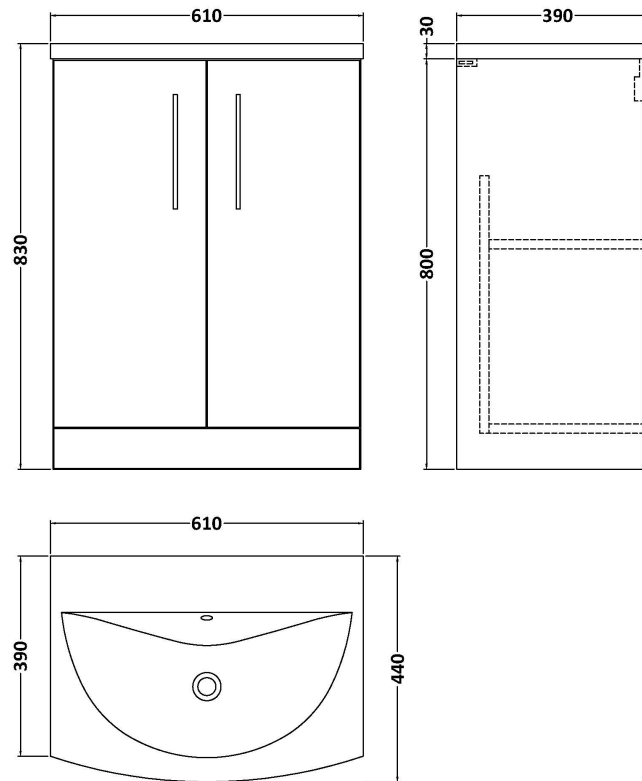

Sales Code: ARN3003G

Description: 600 Fs 2-Door Vanity & Basin 4

Packaging Details

Barcode: 5056678448540

Sales Code: NVF3003

Description: 600 Fs 2-Door Unit (365 Deep)

Product Dimensions

Height (mm):	800
Width (mm):	600
Depth (mm):	383
Nett Weight (kg):	19.5

Packaging Dimensions

Height (mm):	835
Width (mm):	620
Depth (mm):	375
Gross Weight (kg):	20

Packaging Data

Box Colour:	Brown Cardboard Box
Box Qty:	1
Label Size:	100 x 50
Label Colour:	White Label
Label Qty:	2

Outer Box Dimensions (If Applicable)

Height (mm):	
Width (mm):	
Depth (mm):	
Gross Weight (kg):	
Barcode:	5056678436622

Product Details

Country of Origin:	United Kingdom
Fitting Instruction:	No
CE & UKCA:	N/A
FSC Certified Materials:	Yes
Colour:	Bleached Cuneo Oak
Construction Method:	Cam & Wood Dowel
Construction Type:	Rigid
Cabinet Finish:	MFC Textured Woodgrain
Fascia Finish:	MFC Textured Woodgrain
Cabinet Thickness (mm):	18
Fascia Thickness (mm):	18
Drawer Included:	No
Drawer Type:	Not Applicable
No of Shelves:	1
Hinge Type:	95 Degree Clip-On Soft Close
Hinge Included:	Yes, Supplied
Adjustable Legs:	No, Not Required
Fixings Included:	Yes
Handle Style:	Contemporary
Waste Shroud:	No
Handle Included:	Yes, Supplied
Handle Type:	D-Shape

Sales Code: NVM043

Description: 600 Curved Basin 1Th

Product Dimensions

Height (mm):	160
Width (mm):	610
Depth (mm):	440
Nett Weight (kg):	11

Packaging Dimensions

Height (mm):	190
Width (mm):	630
Depth (mm):	415
Gross Weight (kg):	11.5