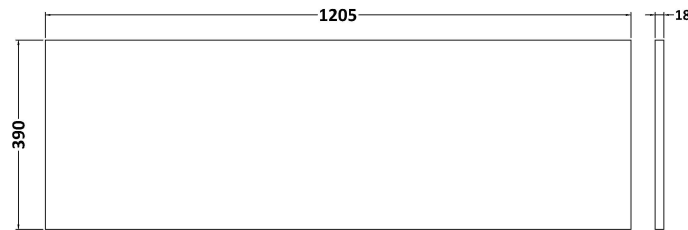

Sales Code: ARN3003W2

Description: 1200 Fs 4-Door Vanity & Worktop

Packaging Details

Barcode: 5056678448557

Sales Code: MWD3020

Description: 1200 Worktop (1205X390x18mm)

Product Dimensions

Height (mm):	18
Width (mm):	1205
Depth (mm):	390
Nett Weight (kg):	5

Packaging Dimensions

Height (mm):	25
Width (mm):	1225
Depth (mm):	410
Gross Weight (kg):	5

Packaging Data

Box Colour:	Brown Cardboard Box - Printed
Box Qty:	1
Label Size:	100 x 50
Label Colour:	Not Applicable
Label Qty:	0

Sales Code: NVF3003

Description: 600 Fs 2-Door Unit (365 Deep)

Product Dimensions

Height (mm):	800
Width (mm):	600
Depth (mm):	383
Nett Weight (kg):	19.5

Packaging Dimensions

Height (mm):	835
Width (mm):	620
Depth (mm):	375
Gross Weight (kg):	20

Packaging Data

Box Colour:	Brown Cardboard Box
Box Qty:	1
Label Size:	100 x 50
Label Colour:	White Label
Label Qty:	2

Outer Box Dimensions (If Applicable)

Height (mm):	
Width (mm):	
Depth (mm):	
Gross Weight (kg):	
Barcode:	5056678436622