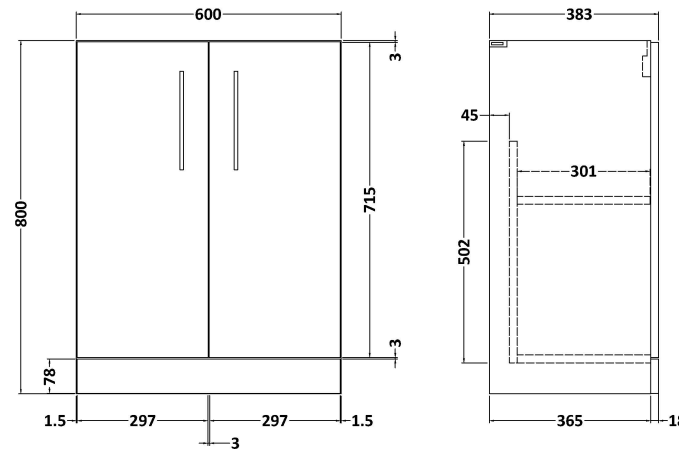

Packaging Dimensions

Height (mm):	25
Width (mm):	1225
Depth (mm):	410
Gross Weight (kg):	5

Packaging Data

Box Colour:	Brown Cardboard Box - Printed
Box Qty:	1
Label Size:	100 x 50
Label Colour:	Not Applicable
Label Qty:	0

Outer Box Dimensions (If Applicable)

Height (mm):	
Width (mm):	
Depth (mm):	
Gross Weight (kg):	
Barcode:	5056678436585

Product Details

Country of Origin:	United Kingdom
Fitting Instruction:	No
CE & UKCA:	N/A
FSC Certified Materials:	Yes
Colour:	Bleached Cuneo Oak
Construction Method:	Not Applicable
Construction Type:	Flat-Pack
Cabinet Finish:	MFC Textured Woodgrain
Fascia Finish:	MFC Textured Woodgrain
Cabinet Thickness (mm):	18
Fascia Thickness (mm):	18
Drawer Included:	Not Applicable
Drawer Type:	Not Applicable
No of Shelves:	Not Applicable
Hinge Type:	Not Applicable
Hinge Included:	Not Applicable
Adjustable Legs:	Not Applicable
Fixings Included:	Yes
Handle Style:	Not Applicable
Waste Shroud:	Not Applicable
Handle Included:	Not Applicable
Handle Type:	Not Applicable

Sales Code: NVF3003

Description: 600 Fs 2-Door Unit (365 Deep)

Product Dimensions

Height (mm):	800
Width (mm):	600
Depth (mm):	383
Nett Weight (kg):	19.5

Packaging Dimensions

Height (mm):	835
Width (mm):	620
Depth (mm):	375
Gross Weight (kg):	20

Packaging Data

Box Colour:	Brown Cardboard Box
Box Qty:	1
Label Size:	100 x 50
Label Colour:	White Label
Label Qty:	2

Outer Box Dimensions (If Applicable)

Height (mm):	
Width (mm):	
Depth (mm):	
Gross Weight (kg):	
Barcode:	5056678436622