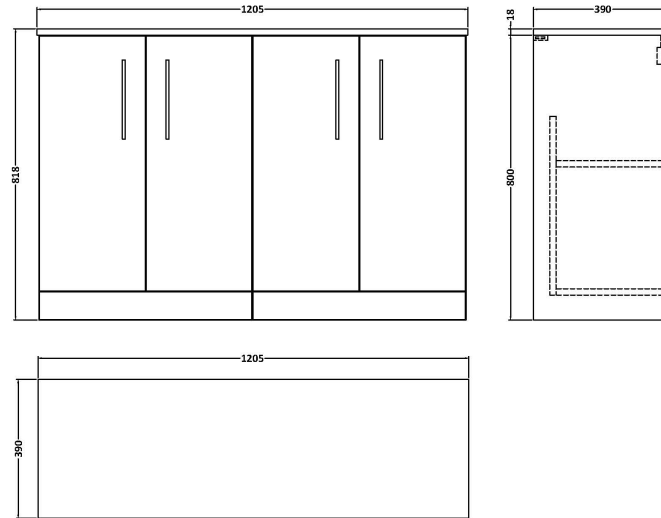

Sales Code: ARN3003W2

Description: 1200 Fs 4-Door Vanity & Worktop

Packaging Details

Barcode: 5056678448557

Sales Code: MWD3020

Description: 1200 Worktop (1205X390x18mm)

Product Dimensions

Height (mm):	18
Width (mm):	1205
Depth (mm):	390
Nett Weight (kg):	5

Packaging Dimensions

Height (mm):	25
Width (mm):	1225
Depth (mm):	410
Gross Weight (kg):	5

Packaging Data

Box Colour:	Brown Cardboard Box - Printed
Box Qty:	1
Label Size:	100 x 50
Label Colour:	Not Applicable
Label Qty:	0

Outer Box Dimensions (If Applicable)

Height (mm):	
Width (mm):	
Depth (mm):	
Gross Weight (kg):	
Barcode:	5056678436585

Product Details

Country of Origin:	United Kingdom
Fitting Instruction:	No
CE & UKCA:	N/A
FSC Certified Materials:	Yes
Colour:	Bleached Cuneo Oak
Construction Method:	Not Applicable
Construction Type:	Flat-Pack
Cabinet Finish:	MFC Textured Woodgrain
Fascia Finish:	MFC Textured Woodgrain
Cabinet Thickness (mm):	18
Fascia Thickness (mm):	18
Drawer Included:	Not Applicable
Drawer Type:	Not Applicable
No of Shelves:	Not Applicable
Hinge Type:	Not Applicable
Hinge Included:	Not Applicable
Adjustable Legs:	Not Applicable
Fixings Included:	Yes
Handle Style:	Not Applicable
Waste Shroud:	Not Applicable
Handle Included:	Not Applicable
Handle Type:	Not Applicable

Sales Code: NVF3003

Description: 600 Fs 2-Door Unit (365 Deep)

Product Dimensions

Height (mm):	800
Width (mm):	600
Depth (mm):	383
Nett Weight (kg):	19.5

Packaging Dimensions

Height (mm):	835
Width (mm):	620
Depth (mm):	375
Gross Weight (kg):	20