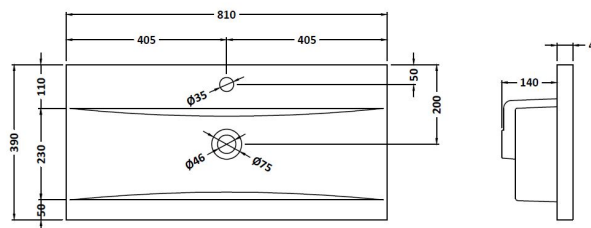

Packaging Dimensions

Height (mm):	835
Width (mm):	820
Depth (mm):	375
Gross Weight (kg):	26

Packaging Data

Box Colour:	Brown Cardboard Box
Box Qty:	1
Label Size:	100 x 50
Label Colour:	White Label
Label Qty:	2

Outer Box Dimensions (If Applicable)

Height (mm):	
Width (mm):	
Depth (mm):	
Gross Weight (kg):	
Barcode:	5056678436639

Product Details

Country of Origin:	United Kingdom
Fitting Instruction:	No
CE & UKCA:	N/A
FSC Certified Materials:	Yes
Colour:	Bleached Cuneo Oak
Construction Method:	Cam & Wood Dowel
Construction Type:	Rigid
Cabinet Finish:	MFC Textured Woodgrain
Fascia Finish:	MFC Textured Woodgrain
Cabinet Thickness (mm):	18
Fascia Thickness (mm):	18
Drawer Included:	No
Drawer Type:	Not Applicable
No of Shelves:	1
Hinge Type:	95 Degree Clip-On Soft Close
Hinge Included:	Yes
Adjustable Legs:	No
Fixings Included:	Yes
Handle Style:	Contemporary
Waste Shroud:	No
Handle Included:	Yes
Handle Type:	D-Shape

Sales Code: NVM015

Description: 800 Mid Edged Basin 1 Th

Product Dimensions

Height (mm):	180
Width (mm):	810
Depth (mm):	390
Nett Weight (kg):	15

Packaging Dimensions

Height (mm):	210
Width (mm):	410
Depth (mm):	830
Gross Weight (kg):	15

Packaging Data

Box Colour:	Brown Cardboard Box
Box Qty:	1
Label Size:	100 x 50
Label Colour:	White Label
Label Qty:	2

Outer Box Dimensions (If Applicable)

Height (mm):	
Width (mm):	
Depth (mm):	
Gross Weight (kg):	
Barcode:	5055369043422