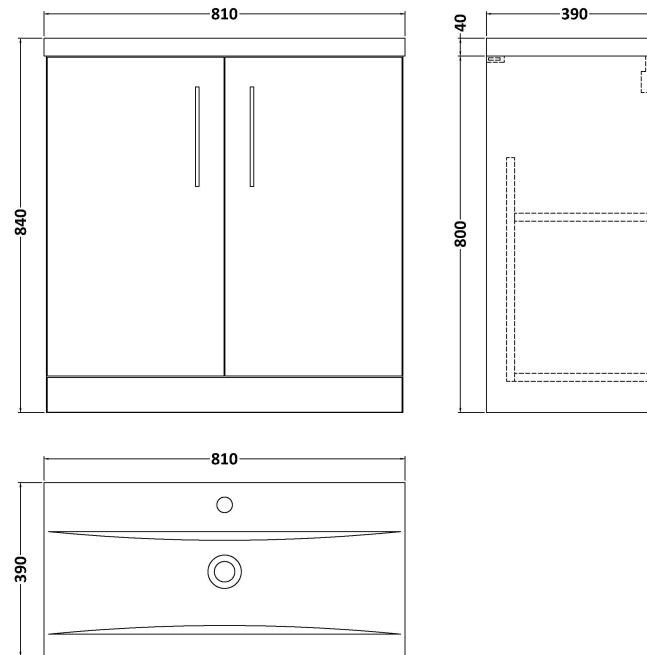

Sales Code: ARN3005A

Description: 800 Fs 2-Door Vanity & Basin 1

Packaging Details

Barcode: 5056678448625

Sales Code: NVF3005

Description: 800 Fs 2-Door Unit (365 Deep)

Product Dimensions

Height (mm):	800
Width (mm):	800
Depth (mm):	383
Nett Weight (kg):	25.5

Packaging Dimensions

Height (mm):	835
Width (mm):	820
Depth (mm):	375
Gross Weight (kg):	26

Packaging Data

Box Colour:	Brown Cardboard Box
Box Qty:	1
Label Size:	100 x 50
Label Colour:	White Label
Label Qty:	2

Outer Box Dimensions (If Applicable)

Height (mm):	
Width (mm):	
Depth (mm):	
Gross Weight (kg):	
Barcode:	5056678436639

Product Details

Country of Origin:	United Kingdom
Fitting Instruction:	No
CE & UKCA:	N/A
FSC Certified Materials:	Yes
Colour:	Bleached Cuneo Oak
Construction Method:	Cam & Wood Dowel
Construction Type:	Rigid
Cabinet Finish:	MFC Textured Woodgrain
Fascia Finish:	MFC Textured Woodgrain
Cabinet Thickness (mm):	18
Fascia Thickness (mm):	18
Drawer Included:	No
Drawer Type:	Not Applicable
No of Shelves:	1
Hinge Type:	95 Degree Clip-On Soft Close
Hinge Included:	Yes
Adjustable Legs:	No
Fixings Included:	Yes
Handle Style:	Contemporary
Waste Shroud:	No
Handle Included:	Yes
Handle Type:	D-Shape

Sales Code: NVM015

Description: 800 Mid Edged Basin 1 Th

Product Dimensions

Height (mm):	180
Width (mm):	810
Depth (mm):	390
Nett Weight (kg):	15

Packaging Dimensions

Height (mm):	210
Width (mm):	410
Depth (mm):	830
Gross Weight (kg):	15