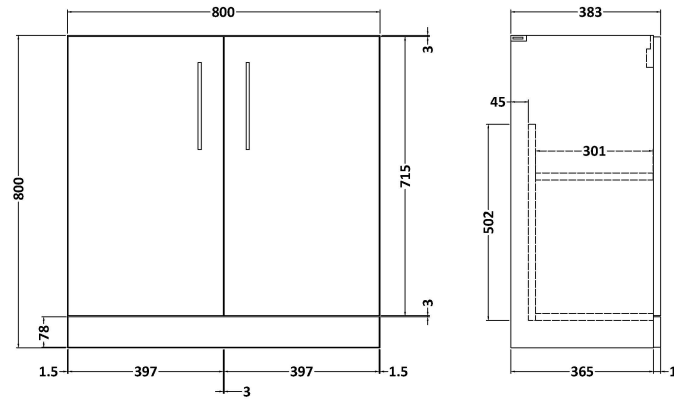

Sales Code: ARN3005A

Description: 800 Fs 2-Door Vanity & Basin 1

Packaging Details

Barcode: 5056678448625

Sales Code: NVF3005

Description: 800 Fs 2-Door Unit (365 Deep)

Product Dimensions

Height (mm):	800
Width (mm):	800
Depth (mm):	383
Nett Weight (kg):	25.5

Packaging Dimensions

Height (mm):	835
Width (mm):	820
Depth (mm):	375
Gross Weight (kg):	26

Packaging Data

Box Colour:	Brown Cardboard Box
Box Qty:	1
Label Size:	100 x 50
Label Colour:	White Label
Label Qty:	2

Outer Box Dimensions (If Applicable)

Height (mm):	
Width (mm):	
Depth (mm):	
Gross Weight (kg):	
Barcode:	5056678436639

Product Details

Country of Origin:	United Kingdom
Fitting Instruction:	No
CE & UKCA:	N/A
FSC Certified Materials:	Yes
Colour:	Bleached Cuneo Oak
Construction Method:	Cam & Wood Dowel
Construction Type:	Rigid
Cabinet Finish:	MFC Textured Woodgrain
Fascia Finish:	MFC Textured Woodgrain
Cabinet Thickness (mm):	18
Fascia Thickness (mm):	18
Drawer Included:	No
Drawer Type:	Not Applicable
No of Shelves:	1
Hinge Type:	95 Degree Clip-On Soft Close
Hinge Included:	Yes
Adjustable Legs:	No
Fixings Included:	Yes
Handle Style:	Contemporary
Waste Shroud:	No
Handle Included:	Yes
Handle Type:	D-Shape

Sales Code: NVM015

Description: 800 Mid Edged Basin 1 Th

Product Dimensions

Height (mm):	180
Width (mm):	810
Depth (mm):	390
Nett Weight (kg):	15

Packaging Dimensions

Height (mm):	210
Width (mm):	410
Depth (mm):	830
Gross Weight (kg):	15