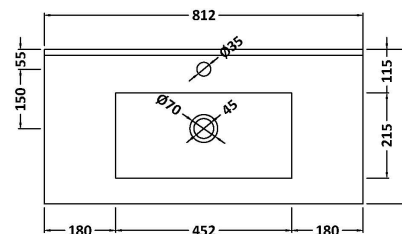

### Product Dimensions

Height (mm):	800
Width (mm):	800
Depth (mm):	383
Nett Weight (kg):	25.5

### Packaging Dimensions

Height (mm):	835
Width (mm):	820
Depth (mm):	375
Gross Weight (kg):	26

### Outer Box Dimensions (If Applicable)

Height (mm):	
Width (mm):	
Depth (mm):	
Gross Weight (kg):	
Barcode:	5056678436639

### Product Dimensions

Height (mm):	170
Width (mm):	800
Depth (mm):	390
Nett Weight (kg):	16.9