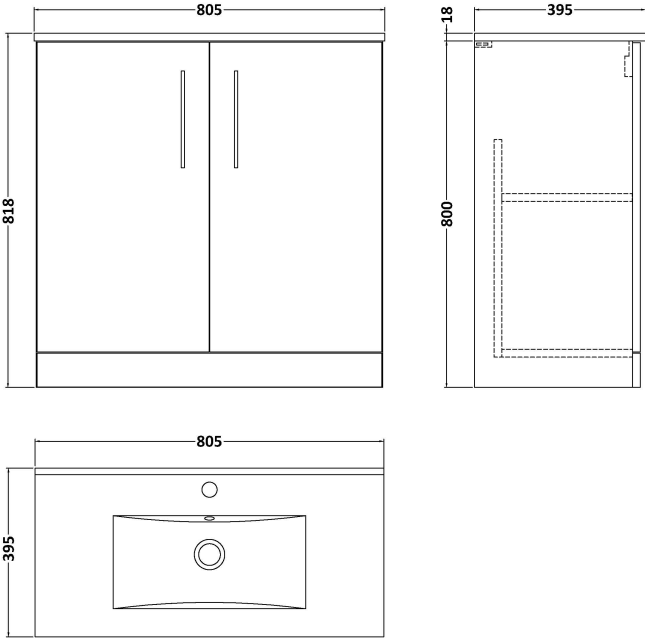

Sales Code: ARN3005B

Description: 800 Fs 2-Door Vanity & Basin 2

Packaging Details

Barcode: 5056678448632