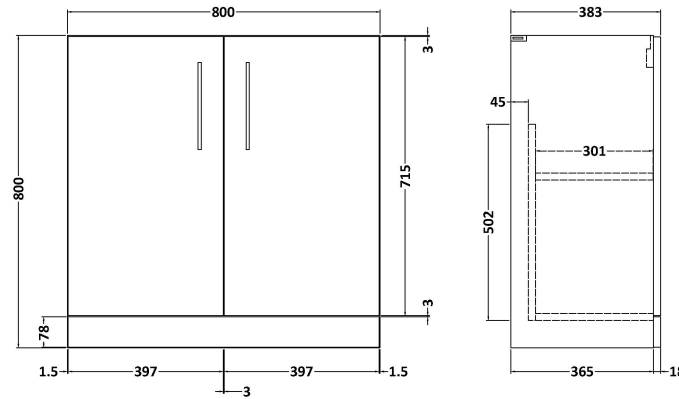

### Product Dimensions

Height (mm):	800
Width (mm):	800
Depth (mm):	383
Nett Weight (kg):	25.5

### Packaging Dimensions

Height (mm):	835
Width (mm):	820
Depth (mm):	375
Gross Weight (kg):	26

### Product Dimensions

Height (mm):	170
Width (mm):	800
Depth (mm):	390
Nett Weight (kg):	16.9

### Packaging Dimensions

Height (mm):	400
Width (mm):	820
Depth (mm):	200
Gross Weight (kg):	16.9