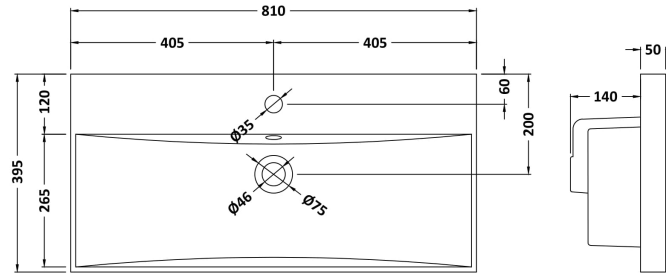

Packaging Dimensions

Height (mm):	835
Width (mm):	820
Depth (mm):	375
Gross Weight (kg):	26

Packaging Data

Box Colour:	Brown Cardboard Box
Box Qty:	1
Label Size:	100 x 50
Label Colour:	White Label
Label Qty:	2

Outer Box Dimensions (If Applicable)

Height (mm):	
Width (mm):	
Depth (mm):	
Gross Weight (kg):	
Barcode:	5056678436639

Product Details

Country of Origin:	United Kingdom
Fitting Instruction:	No
CE & UKCA:	N/A
FSC Certified Materials:	Yes
Colour:	Bleached Cuneo Oak
Construction Method:	Cam & Wood Dowel
Construction Type:	Rigid
Cabinet Finish:	MFC Textured Woodgrain
Fascia Finish:	MFC Textured Woodgrain
Cabinet Thickness (mm):	18
Fascia Thickness (mm):	18
Drawer Included:	No
Drawer Type:	Not Applicable
No of Shelves:	1
Hinge Type:	95 Degree Clip-On Soft Close
Hinge Included:	Yes
Adjustable Legs:	No
Fixings Included:	Yes
Handle Style:	Contemporary
Waste Shroud:	No
Handle Included:	Yes
Handle Type:	D-Shape

Sales Code: NVM035

Description: 800 Thin Edged Basin 1Th

Product Dimensions

Height (mm):	170
Width (mm):	810
Depth (mm):	395
Nett Weight (kg):	14.5

Packaging Dimensions

Height (mm):	190
Width (mm):	830
Depth (mm):	415
Gross Weight (kg):	15

Packaging Data

Box Colour:	Brown Cardboard Box
Box Qty:	1
Label Size:	100 x 50
Label Colour:	White Label
Label Qty:	2

Outer Box Dimensions (If Applicable)

Height (mm):	
Width (mm):	
Depth (mm):	
Gross Weight (kg):	
Barcode:	5056211853435