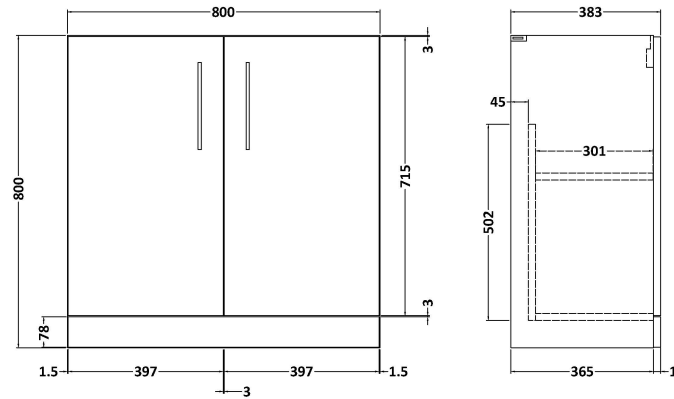

Sales Code: ARN3005D

Description: 800 Fs 2-Door Vanity & Basin 3

Packaging Details

Barcode: 5056678448649

Sales Code: NVF3005

Description: 800 Fs 2-Door Unit (365 Deep)

Product Dimensions

Height (mm):	800
Width (mm):	800
Depth (mm):	383
Nett Weight (kg):	25.5

Packaging Dimensions

Height (mm):	835
Width (mm):	820
Depth (mm):	375
Gross Weight (kg):	26

Packaging Data

Box Colour:	Brown Cardboard Box
Box Qty:	1
Label Size:	100 x 50
Label Colour:	White Label
Label Qty:	2

Outer Box Dimensions (If Applicable)

Height (mm):	
Width (mm):	
Depth (mm):	
Gross Weight (kg):	
Barcode:	5056678436639

Product Details

Country of Origin:	United Kingdom
Fitting Instruction:	No
CE & UKCA:	N/A
FSC Certified Materials:	Yes
Colour:	Bleached Cuneo Oak
Construction Method:	Cam & Wood Dowel
Construction Type:	Rigid
Cabinet Finish:	MFC Textured Woodgrain
Fascia Finish:	MFC Textured Woodgrain
Cabinet Thickness (mm):	18
Fascia Thickness (mm):	18
Drawer Included:	No
Drawer Type:	Not Applicable
No of Shelves:	1
Hinge Type:	95 Degree Clip-On Soft Close
Hinge Included:	Yes
Adjustable Legs:	No
Fixings Included:	Yes
Handle Style:	Contemporary
Waste Shroud:	No
Handle Included:	Yes
Handle Type:	D-Shape

Sales Code: NVM035

Description: 800 Thin Edged Basin 1Th

Product Dimensions

Height (mm):	170
Width (mm):	810
Depth (mm):	395
Nett Weight (kg):	14.5

Packaging Dimensions

Height (mm):	190
Width (mm):	830
Depth (mm):	415
Gross Weight (kg):	15