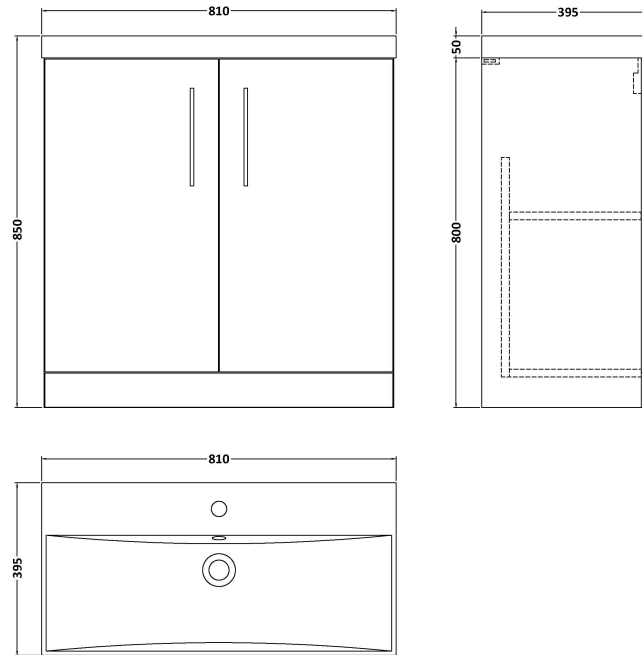

Sales Code: ARN3005D

Description: 800 Fs 2-Door Vanity & Basin 3

Packaging Details

Barcode: 5056678448649

Sales Code: NVF3005

Description: 800 Fs 2-Door Unit (365 Deep)

Product Dimensions

Height (mm):	800
Width (mm):	800
Depth (mm):	383
Nett Weight (kg):	25.5

Packaging Dimensions

Height (mm):	835
Width (mm):	820
Depth (mm):	375
Gross Weight (kg):	26

Packaging Data

Box Colour:	Brown Cardboard Box
Box Qty:	1
Label Size:	100 x 50
Label Colour:	White Label
Label Qty:	2

Outer Box Dimensions (If Applicable)

Height (mm):	
Width (mm):	
Depth (mm):	
Gross Weight (kg):	
Barcode:	5056678436639

Product Details

Country of Origin:	United Kingdom
Fitting Instruction:	No
CE & UKCA:	N/A
FSC Certified Materials:	Yes
Colour:	Bleached Cuneo Oak
Construction Method:	Cam & Wood Dowel
Construction Type:	Rigid
Cabinet Finish:	MFC Textured Woodgrain
Fascia Finish:	MFC Textured Woodgrain
Cabinet Thickness (mm):	18
Fascia Thickness (mm):	18
Drawer Included:	No
Drawer Type:	Not Applicable
No of Shelves:	1
Hinge Type:	95 Degree Clip-On Soft Close
Hinge Included:	Yes
Adjustable Legs:	No
Fixings Included:	Yes
Handle Style:	Contemporary
Waste Shroud:	No
Handle Included:	Yes
Handle Type:	D-Shape

Sales Code: NVM035

Description: 800 Thin Edged Basin 1Th

Product Dimensions

Height (mm):	170
Width (mm):	810
Depth (mm):	395
Nett Weight (kg):	14.5

Packaging Dimensions

Height (mm):	190
Width (mm):	830
Depth (mm):	415
Gross Weight (kg):	15