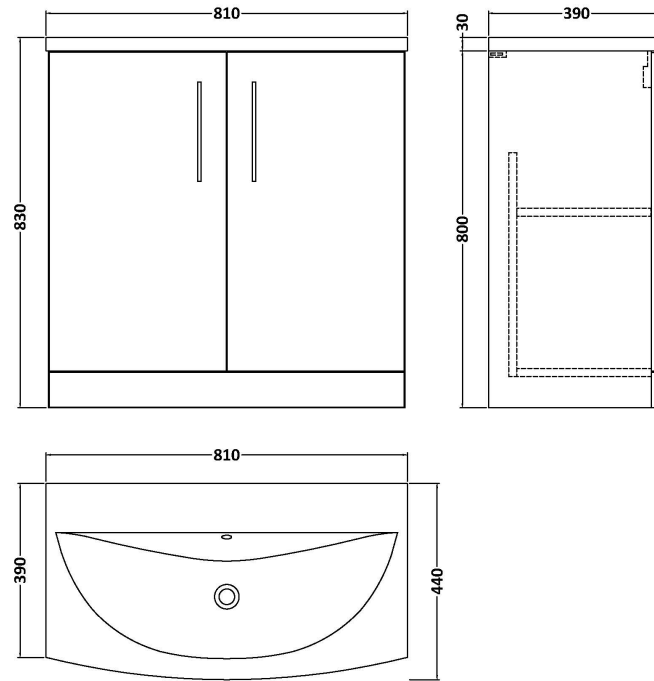

Sales Code: ARN3005G

Description: 800 Fs 2-Door Vanity & Basin 4

Packaging Details

Barcode: 5056678448656

Sales Code: NVF3005

Description: 800 Fs 2-Door Unit (365 Deep)

Product Dimensions

Height (mm):	800
Width (mm):	800
Depth (mm):	383
Nett Weight (kg):	25.5

Packaging Dimensions

Height (mm):	835
Width (mm):	820
Depth (mm):	375
Gross Weight (kg):	26

Packaging Data

Box Colour:	Brown Cardboard Box
Box Qty:	1
Label Size:	100 x 50
Label Colour:	White Label
Label Qty:	2

Outer Box Dimensions (If Applicable)

Height (mm):	
Width (mm):	
Depth (mm):	
Gross Weight (kg):	
Barcode:	5056678436639

Product Details

Country of Origin:	United Kingdom
Fitting Instruction:	No
CE & UKCA:	N/A
FSC Certified Materials:	Yes
Colour:	Bleached Cuneo Oak
Construction Method:	Cam & Wood Dowel
Construction Type:	Rigid
Cabinet Finish:	MFC Textured Woodgrain
Fascia Finish:	MFC Textured Woodgrain
Cabinet Thickness (mm):	18
Fascia Thickness (mm):	18
Drawer Included:	No
Drawer Type:	Not Applicable
No of Shelves:	1
Hinge Type:	95 Degree Clip-On Soft Close
Hinge Included:	Yes
Adjustable Legs:	No
Fixings Included:	Yes
Handle Style:	Contemporary
Waste Shroud:	No
Handle Included:	Yes
Handle Type:	D-Shape

Sales Code: NVM045

Description: 800 Curved Basin 1Th

Product Dimensions

Height (mm):	160
Width (mm):	810
Depth (mm):	440
Nett Weight (kg):	15

Packaging Dimensions

Height (mm):	190
Width (mm):	830
Depth (mm):	415
Gross Weight (kg):	15.5