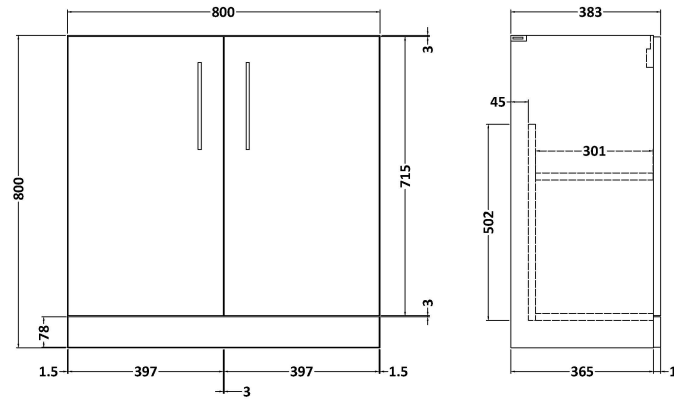

Sales Code: ARN3005G

Description: 800 Fs 2-Door Vanity & Basin 4

Packaging Details

Barcode: 5056678448656

Sales Code: NVF3005

Description: 800 Fs 2-Door Unit (365 Deep)

Product Dimensions

Height (mm):	800
Width (mm):	800
Depth (mm):	383
Nett Weight (kg):	25.5

Packaging Dimensions

Height (mm):	835
Width (mm):	820
Depth (mm):	375
Gross Weight (kg):	26

Packaging Data

Box Colour:	Brown Cardboard Box
Box Qty:	1
Label Size:	100 x 50
Label Colour:	White Label
Label Qty:	2

Outer Box Dimensions (If Applicable)

Height (mm):	
Width (mm):	
Depth (mm):	
Gross Weight (kg):	
Barcode:	5056678436639

Product Details

Country of Origin:	United Kingdom
Fitting Instruction:	No
CE & UKCA:	N/A
FSC Certified Materials:	Yes
Colour:	Bleached Cuneo Oak
Construction Method:	Cam & Wood Dowel
Construction Type:	Rigid
Cabinet Finish:	MFC Textured Woodgrain
Fascia Finish:	MFC Textured Woodgrain
Cabinet Thickness (mm):	18
Fascia Thickness (mm):	18
Drawer Included:	No
Drawer Type:	Not Applicable
No of Shelves:	1
Hinge Type:	95 Degree Clip-On Soft Close
Hinge Included:	Yes
Adjustable Legs:	No
Fixings Included:	Yes
Handle Style:	Contemporary
Waste Shroud:	No
Handle Included:	Yes
Handle Type:	D-Shape

Sales Code: NVM045

Description: 800 Curved Basin 1Th

Product Dimensions

Height (mm):	160
Width (mm):	810
Depth (mm):	440
Nett Weight (kg):	15

Packaging Dimensions

Height (mm):	190
Width (mm):	830
Depth (mm):	415
Gross Weight (kg):	15.5