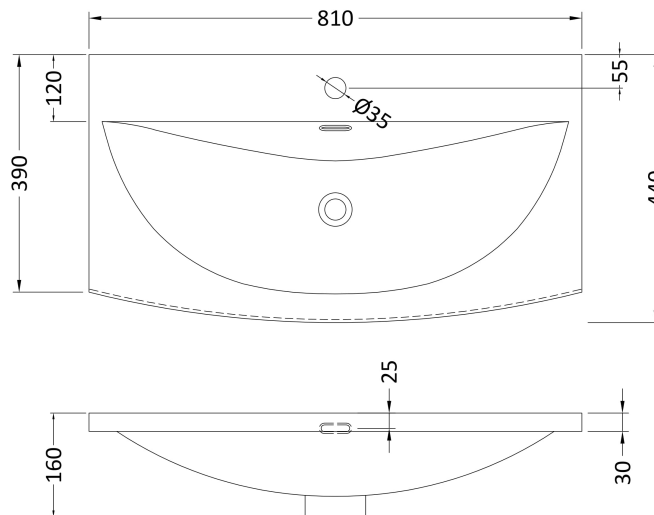

Packaging Dimensions

Height (mm):	835
Width (mm):	820
Depth (mm):	375
Gross Weight (kg):	26

Packaging Data

Box Colour:	Brown Cardboard Box
Box Qty:	1
Label Size:	100 x 50
Label Colour:	White Label
Label Qty:	2

Outer Box Dimensions (If Applicable)

Height (mm):	
Width (mm):	
Depth (mm):	
Gross Weight (kg):	
Barcode:	5056678436639

Product Details

Country of Origin:	United Kingdom
Fitting Instruction:	No
CE & UKCA:	N/A
FSC Certified Materials:	Yes
Colour:	Bleached Cuneo Oak
Construction Method:	Cam & Wood Dowel
Construction Type:	Rigid
Cabinet Finish:	MFC Textured Woodgrain
Fascia Finish:	MFC Textured Woodgrain
Cabinet Thickness (mm):	18
Fascia Thickness (mm):	18
Drawer Included:	No
Drawer Type:	Not Applicable
No of Shelves:	1
Hinge Type:	95 Degree Clip-On Soft Close
Hinge Included:	Yes
Adjustable Legs:	No
Fixings Included:	Yes
Handle Style:	Contemporary
Waste Shroud:	No
Handle Included:	Yes
Handle Type:	D-Shape

Sales Code: NVM045

Description: 800 Curved Basin 1Th

Product Dimensions

Height (mm):	160
Width (mm):	810
Depth (mm):	440
Nett Weight (kg):	15

Packaging Dimensions

Height (mm):	190
Width (mm):	830
Depth (mm):	415
Gross Weight (kg):	15.5

Packaging Data

Box Colour:	Brown Cardboard Box
Box Qty:	1
Label Size:	100 x 50
Label Colour:	White Label
Label Qty:	2

Outer Box Dimensions (If Applicable)

Height (mm):	
Width (mm):	
Depth (mm):	
Gross Weight (kg):	
Barcode:	5056462620978