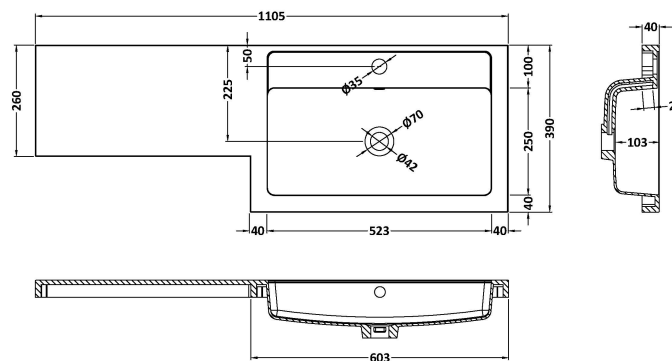

Packaging Dimensions

Height (mm):	835
Width (mm):	620
Depth (mm):	375
Gross Weight (kg):	20

Packaging Data

Box Colour:	Brown Cardboard Box
Box Qty:	1
Label Size:	100 x 50
Label Colour:	White Label
Label Qty:	2

Sales Code: NVF3041

Description: 500 Wc Unit (235 Deep)

Product Dimensions

Height (mm):	818
Width (mm):	502
Depth (mm):	260
Nett Weight (kg):	13.6

Packaging Dimensions

Height (mm):	845
Width (mm):	525
Depth (mm):	225
Gross Weight (kg):	13.6

Packaging Data

Box Colour:	Brown Cardboard Box
Box Qty:	1
Label Size:	100 x 50
Label Colour:	White Label
Label Qty:	2

Outer Box Dimensions (If Applicable)

Height (mm):	
Width (mm):	
Depth (mm):	
Gross Weight (kg):	
Barcode:	5056678436721

Sales Code: PMB411R

Description: 1100X390 L Shaped Polymarble Basin Rh

Product Dimensions

Height (mm):	135
Width (mm):	1105
Depth (mm):	390
Nett Weight (kg):	16

Packaging Dimensions

Height (mm):	190
Width (mm):	420
Depth (mm):	1160
Gross Weight (kg):	16.5