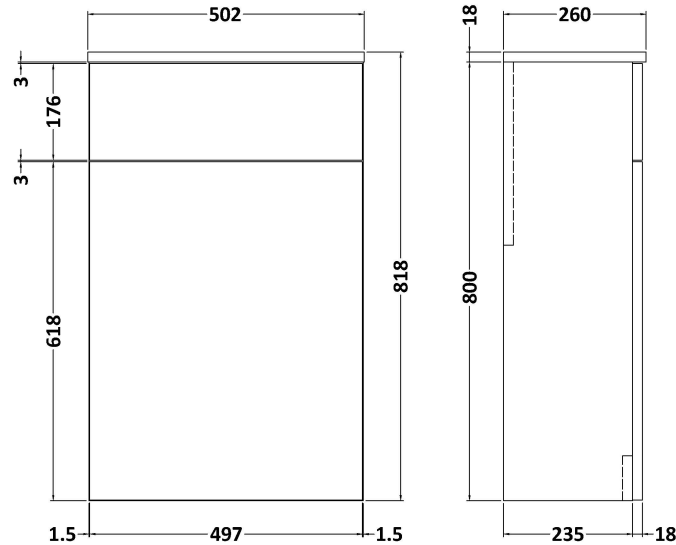

Packaging Dimensions

Height (mm):	835
Width (mm):	620
Depth (mm):	375
Gross Weight (kg):	20

Packaging Data

Box Colour:	Brown Cardboard Box
Box Qty:	1
Label Size:	100 x 50
Label Colour:	White Label
Label Qty:	2

Sales Code: NVF3041

Description: 500 Wc Unit (235 Deep)

Product Dimensions

Height (mm):	818
Width (mm):	502
Depth (mm):	260
Nett Weight (kg):	13.6

Packaging Dimensions

Height (mm):	845
Width (mm):	525
Depth (mm):	225
Gross Weight (kg):	13.6

Packaging Data

Box Colour:	Brown Cardboard Box
Box Qty:	1
Label Size:	100 x 50
Label Colour:	White Label
Label Qty:	2

Outer Box Dimensions (If Applicable)

Height (mm):	
Width (mm):	
Depth (mm):	
Gross Weight (kg):	
Barcode:	5056678436721

Sales Code: PMB411R

Description: 1100X390 L Shaped Polymarble Basin Rh

Product Dimensions

Height (mm):	135
Width (mm):	1105
Depth (mm):	390
Nett Weight (kg):	16

Packaging Dimensions

Height (mm):	190
Width (mm):	420
Depth (mm):	1160
Gross Weight (kg):	16.5