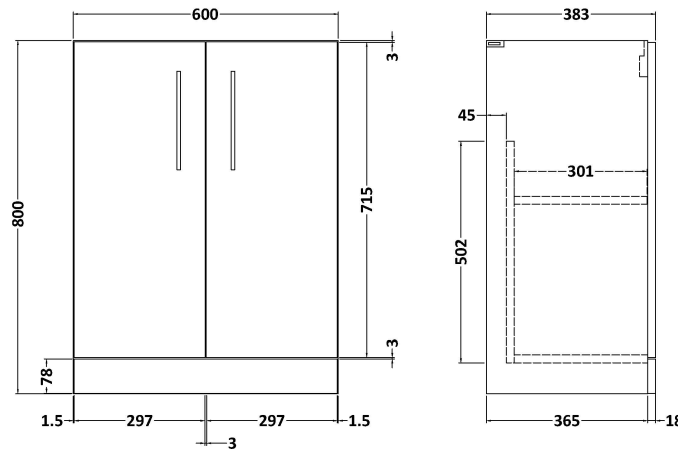

Sales Code: ARN3011R

Description: 1100X390 Combination Unit Rh

Packaging Details

Barcode: 5056678450468

Sales Code: NVF3003

Description: 600 Fs 2-Door Unit (365 Deep)

Product Dimensions

Height (mm):	800
Width (mm):	600
Depth (mm):	383
Nett Weight (kg):	19.5

Packaging Dimensions

Height (mm):	835
Width (mm):	620
Depth (mm):	375
Gross Weight (kg):	20

Packaging Data

Box Colour:	Brown Cardboard Box
Box Qty:	1
Label Size:	100 x 50
Label Colour:	White Label
Label Qty:	2

Sales Code: NVF3041

Description: 500 Wc Unit (235 Deep)

Product Dimensions

Height (mm):	818
Width (mm):	502
Depth (mm):	260
Nett Weight (kg):	13.6

Packaging Dimensions

Height (mm):	845
Width (mm):	525
Depth (mm):	225
Gross Weight (kg):	13.6

Sales Code: PMB411R

Description: 1100X390 L Shaped Polymarble Basin Rh

Product Dimensions

Height (mm):	135
Width (mm):	1105
Depth (mm):	390
Nett Weight (kg):	16

Packaging Dimensions

Height (mm):	190
Width (mm):	420
Depth (mm):	1160
Gross Weight (kg):	16.5