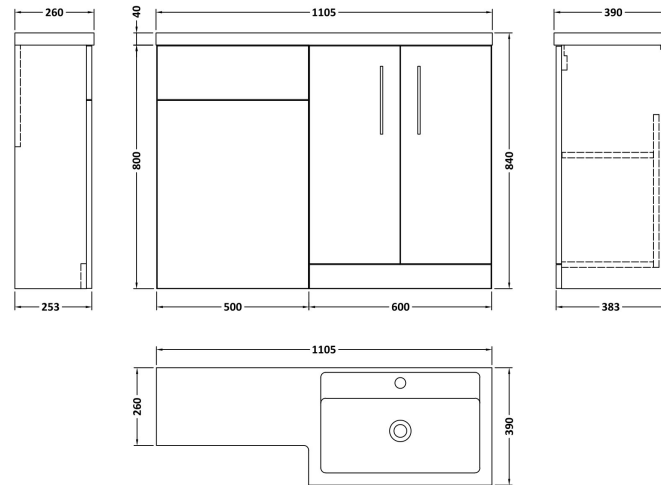

Sales Code: ARN3011R

Description: 1100X390 Combination Unit Rh

Packaging Details

Barcode: 5056678450468

Sales Code: NVF3003

Description: 600 Fs 2-Door Unit (365 Deep)

Product Dimensions

Height (mm):	800
Width (mm):	600
Depth (mm):	383
Nett Weight (kg):	19.5

Packaging Dimensions

Height (mm):	835
Width (mm):	620
Depth (mm):	375
Gross Weight (kg):	20

Packaging Data

Box Colour:	Brown Cardboard Box
Box Qty:	1
Label Size:	100 x 50
Label Colour:	White Label
Label Qty:	2

Sales Code: NVF3041

Description: 500 Wc Unit (235 Deep)

Product Dimensions

Height (mm):	818
Width (mm):	502
Depth (mm):	260
Nett Weight (kg):	13.6

Packaging Dimensions

Height (mm):	845
Width (mm):	525
Depth (mm):	225
Gross Weight (kg):	13.6

Sales Code: PMB411R

Description: 1100X390 L Shaped Polymarble Basin Rh

Product Dimensions

Height (mm):	135
Width (mm):	1105
Depth (mm):	390
Nett Weight (kg):	16

Packaging Dimensions

Height (mm):	190
Width (mm):	420
Depth (mm):	1160
Gross Weight (kg):	16.5