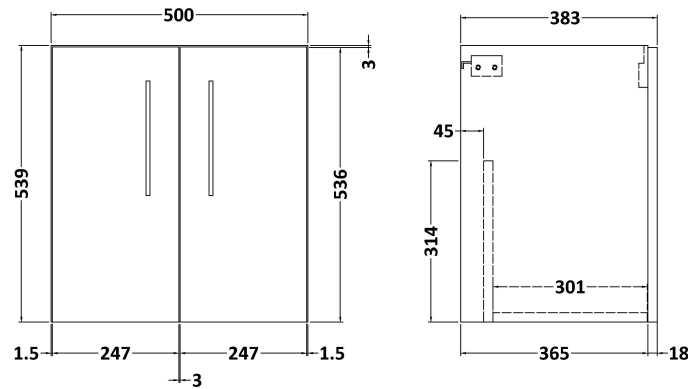

### Product Dimensions

Height (mm):	540
Width (mm):	500
Depth (mm):	383
Nett Weight (kg):	12.6

### Packaging Dimensions

Height (mm):	560
Width (mm):	520
Depth (mm):	405
Gross Weight (kg):	13.1

### Product Dimensions

Height (mm):	180
Width (mm):	510
Depth (mm):	390
Nett Weight (kg):	10.54

### Packaging Dimensions

Height (mm):	210
Width (mm):	410
Depth (mm):	530
Gross Weight (kg):	10.54