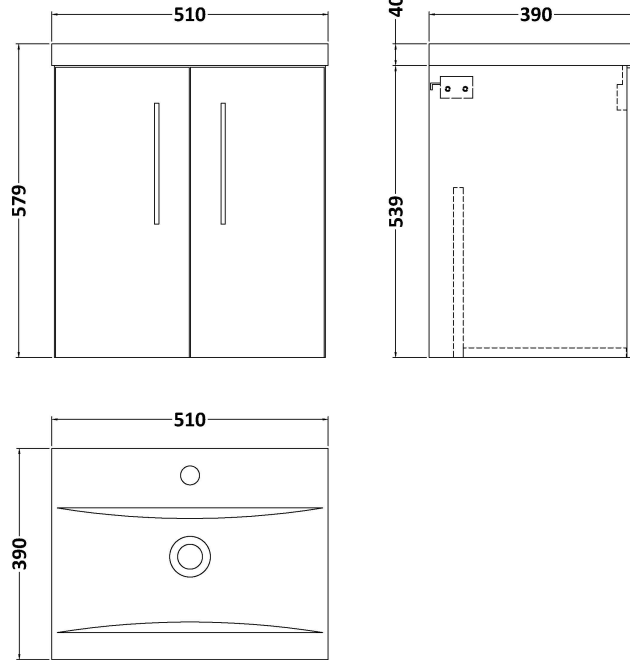

Sales Code: ARN3021A

Description: 500 Wh 2-Door Vanity & Basin 1

Packaging Details

Barcode: 5056678449080