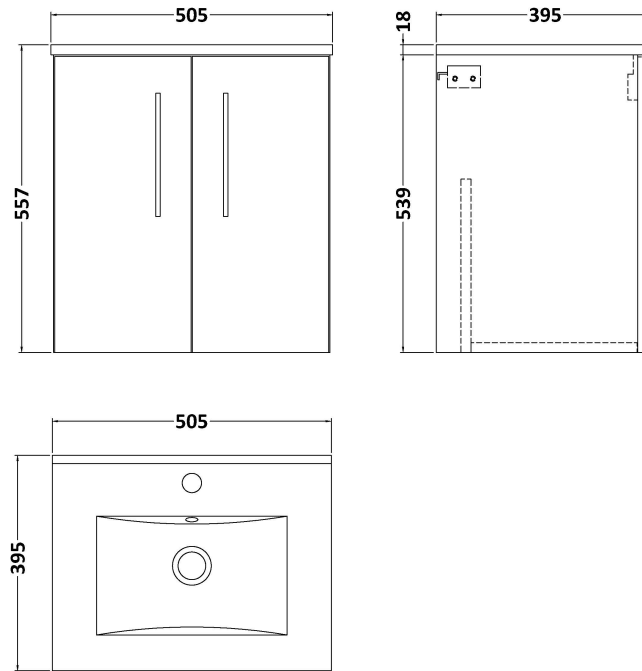

Sales Code: ARN3021B

Description: 500 Wh 2-Door Vanity & Basin 2

Packaging Details

Barcode: 5056678449097

Sales Code: NVF3021

Description: 500 Wh 2-Door Unit (365 Deep)

Product Dimensions

Height (mm):	540
Width (mm):	500
Depth (mm):	383
Nett Weight (kg):	12.6

Packaging Dimensions

Height (mm):	560
Width (mm):	520
Depth (mm):	405
Gross Weight (kg):	13.1

Packaging Data

Box Colour:	Brown Cardboard Box
Box Qty:	1
Label Size:	100 x 50
Label Colour:	White Label
Label Qty:	2

Outer Box Dimensions (If Applicable)

Height (mm):	
Width (mm):	
Depth (mm):	
Gross Weight (kg):	
Barcode:	5056678436646

Product Details

Country of Origin:	United Kingdom
Fitting Instruction:	No
CE & UKCA:	N/A
FSC Certified Materials:	Yes
Colour:	Bleached Cuneo Oak
Construction Method:	Cam & Wood Dowel
Construction Type:	Rigid
Cabinet Finish:	MFC Textured Woodgrain
Fascia Finish:	MFC Textured Woodgrain
Cabinet Thickness (mm):	18
Fascia Thickness (mm):	18
Drawer Included:	No
Drawer Type:	Not Applicable
No of Shelves:	0
Hinge Type:	95 Degree Clip-On Soft Close
Hinge Included:	Yes
Adjustable Legs:	No
Fixings Included:	Yes
Handle Style:	Contemporary
Waste Shroud:	No
Handle Included:	Yes
Handle Type:	D-Shape

Sales Code: NVM001

Description: 500mm Minimalist Basin 1Th

Product Dimensions

Height (mm):	170
Width (mm):	500
Depth (mm):	390
Nett Weight (kg):	9

Packaging Dimensions

Height (mm):	400
Width (mm):	520
Depth (mm):	200
Gross Weight (kg):	9