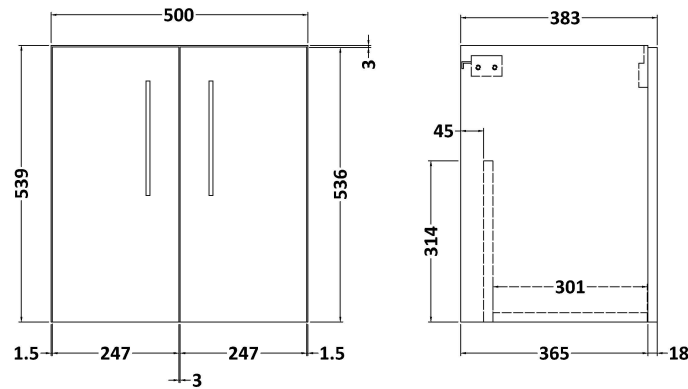

Sales Code: ARN3021B

Description: 500 Wh 2-Door Vanity & Basin 2

Packaging Details

Barcode: 5056678449097

Sales Code: NVF3021

Description: 500 Wh 2-Door Unit (365 Deep)

Product Dimensions

Height (mm):	540
Width (mm):	500
Depth (mm):	383
Nett Weight (kg):	12.6

Packaging Dimensions

Height (mm):	560
Width (mm):	520
Depth (mm):	405
Gross Weight (kg):	13.1

Packaging Data

Box Colour:	Brown Cardboard Box
Box Qty:	1
Label Size:	100 x 50
Label Colour:	White Label
Label Qty:	2

Sales Code: NVM001

Description: 500mm Minimalist Basin 1Th

Product Dimensions

Height (mm):	170
Width (mm):	500
Depth (mm):	390
Nett Weight (kg):	9

Packaging Dimensions

Height (mm):	400
Width (mm):	520
Depth (mm):	200
Gross Weight (kg):	9

Packaging Data

Box Colour:	Brown Cardboard Box
Box Qty:	1
Label Size:	105 x 50
Label Colour:	White Label
Label Qty:	1

Outer Box Dimensions (If Applicable)

Height (mm):	
Width (mm):	
Depth (mm):	
Gross Weight (kg):	
Barcode:	5055275828670