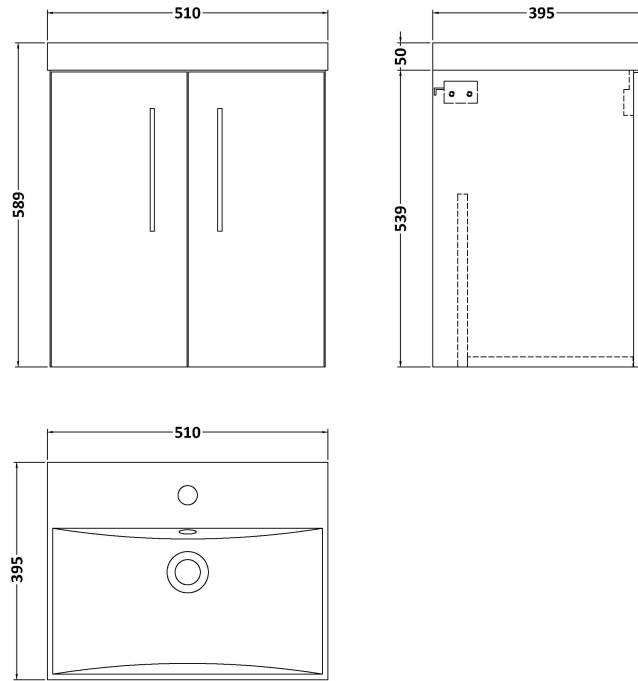

Sales Code: ARN3021D

Description: 500 Wh 2-Door Vanity & Basin 3

Packaging Details

Barcode: 5056678449103