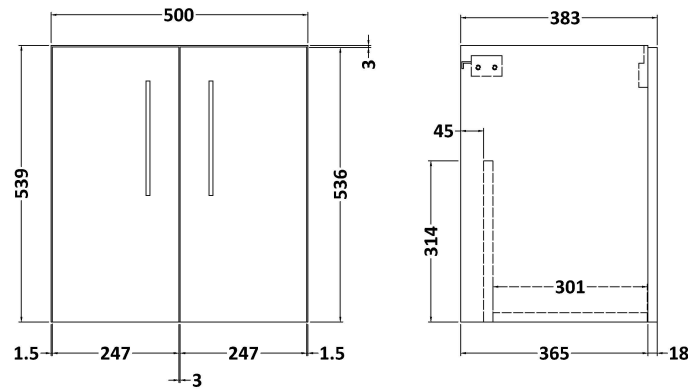

### Product Dimensions

Height (mm):	540
Width (mm):	500
Depth (mm):	383
Nett Weight (kg):	12.6

### Packaging Dimensions

Height (mm):	560
Width (mm):	520
Depth (mm):	405
Gross Weight (kg):	13.1

### Product Dimensions

Height (mm):	170
Width (mm):	510
Depth (mm):	395
Nett Weight (kg):	9.5

### Packaging Dimensions

Height (mm):	190
Width (mm):	530
Depth (mm):	415
Gross Weight (kg):	10