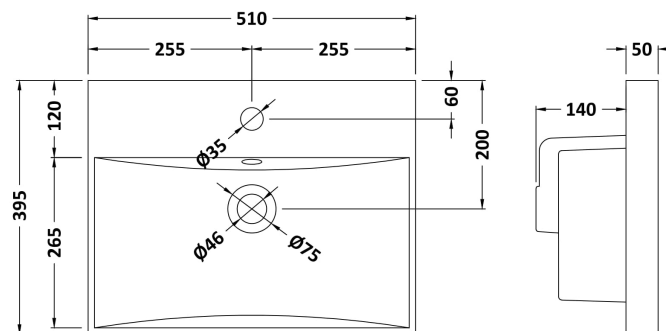

### Product Dimensions

Height (mm):	540
Width (mm):	500
Depth (mm):	383
Nett Weight (kg):	12.6

### Outer Box Dimensions (If Applicable)

Height (mm):	
Width (mm):	
Depth (mm):	
Gross Weight (kg):	
Barcode:	5056678436646

### Product Dimensions

Height (mm):	170
Width (mm):	510
Depth (mm):	395
Nett Weight (kg):	9.5

### Packaging Dimensions

Height (mm):	190
Width (mm):	530
Depth (mm):	415
Gross Weight (kg):	10