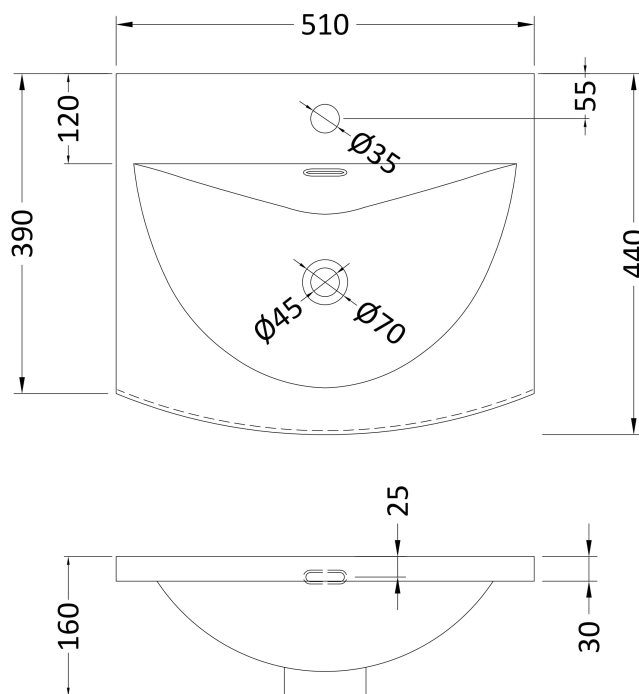

### Product Dimensions

Height (mm):	540
Width (mm):	500
Depth (mm):	383
Nett Weight (kg):	12.6

### Packaging Dimensions

Height (mm):	560
Width (mm):	520
Depth (mm):	405
Gross Weight (kg):	13.1

### Outer Box Dimensions (If Applicable)

Height (mm):	
Width (mm):	
Depth (mm):	
Gross Weight (kg):	
Barcode:	5056678436646

### Product Dimensions

Height (mm):	160
Width (mm):	510
Depth (mm):	440
Nett Weight (kg):	9