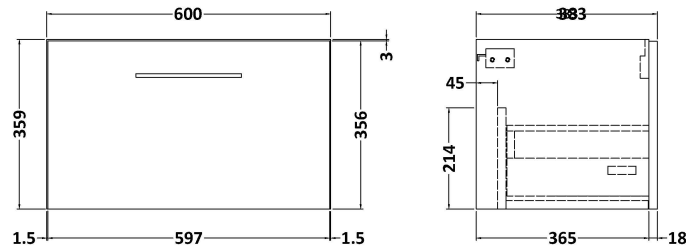

### Product Dimensions

Height (mm):	359
Width (mm):	600
Depth (mm):	383
Nett Weight (kg):	13

### Packaging Dimensions

Height (mm):	391
Width (mm):	632
Depth (mm):	391
Gross Weight (kg):	13.5

### Outer Box Dimensions (If Applicable)

Height (mm):	
Width (mm):	
Depth (mm):	
Gross Weight (kg):	
Barcode:	5056678436653

**Sales Code:** PMB424

**Description:** Double Polymarble Basin 1205 X 390

**Product Dimensions**

Height (mm):	390
Width (mm):	1205
Depth (mm):	157
Nett Weight (kg):	18.12

**Packaging Dimensions**

Height (mm):	100
Width (mm):	1205
Depth (mm):	400
Gross Weight (kg):	18.12