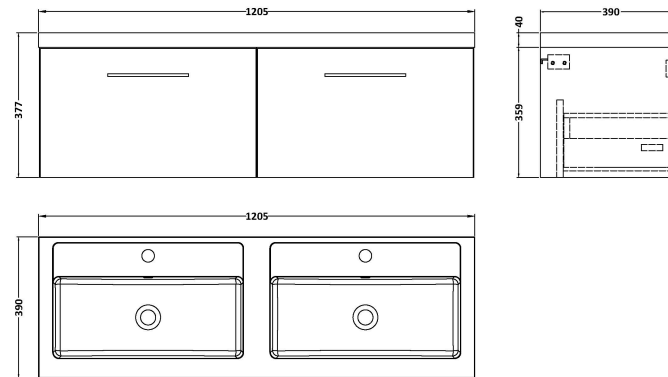

Sales Code: ARN3022C

Description: 1200 Wh 2-Drawer Vanity & Double Basin

Packaging Details

Barcode: 5056678449141