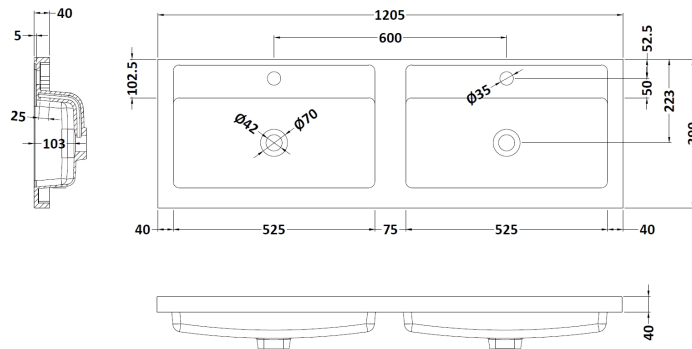

### Product Dimensions

Height (mm):	359
Width (mm):	600
Depth (mm):	383
Nett Weight (kg):	13

### Packaging Dimensions

Height (mm):	391
Width (mm):	632
Depth (mm):	391
Gross Weight (kg):	13.5

### Outer Box Dimensions (If Applicable)

Height (mm):	
Width (mm):	
Depth (mm):	
Gross Weight (kg):	
Barcode:	5056678436653

**Sales Code:** PMB424

**Description:** Double Polymarble Basin 1205 X 390

**Product Dimensions**

Height (mm):	390
Width (mm):	1205
Depth (mm):	157
Nett Weight (kg):	18.12

**Packaging Dimensions**

Height (mm):	100
Width (mm):	1205
Depth (mm):	400
Gross Weight (kg):	18.12