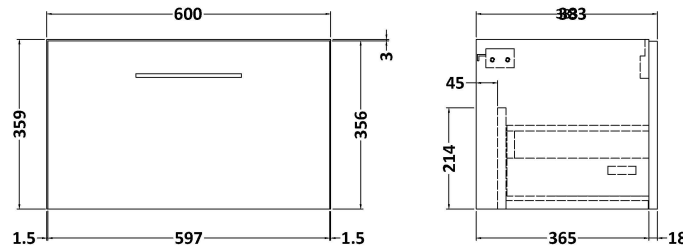

Sales Code: ARN3022G

Description: 600 Wh 1-Drawer Vanity & Basin 4

Packaging Details

Barcode: 5056678449172

Sales Code: NVF3022

Description: 600 Single Drawer Unit (365 Deep)

Product Dimensions

Height (mm):	359
Width (mm):	600
Depth (mm):	383
Nett Weight (kg):	13

Packaging Dimensions

Height (mm):	391
Width (mm):	632
Depth (mm):	391
Gross Weight (kg):	13.5

Packaging Data

Box Colour:	Brown Cardboard Box
Box Qty:	1
Label Size:	100 x 50
Label Colour:	White Label
Label Qty:	2

Sales Code: NVM043

Description: 600 Curved Basin 1Th

Product Dimensions

Height (mm):	160
Width (mm):	610
Depth (mm):	440
Nett Weight (kg):	11

Packaging Dimensions

Height (mm):	190
Width (mm):	630
Depth (mm):	415
Gross Weight (kg):	11.5

Packaging Data

Box Colour:	Brown Cardboard Box - Printed
Box Qty:	1
Label Size:	100 x 50
Label Colour:	White Label
Label Qty:	2

Outer Box Dimensions (If Applicable)

Height (mm):	
Width (mm):	
Depth (mm):	
Gross Weight (kg):	
Barcode:	5056462620961