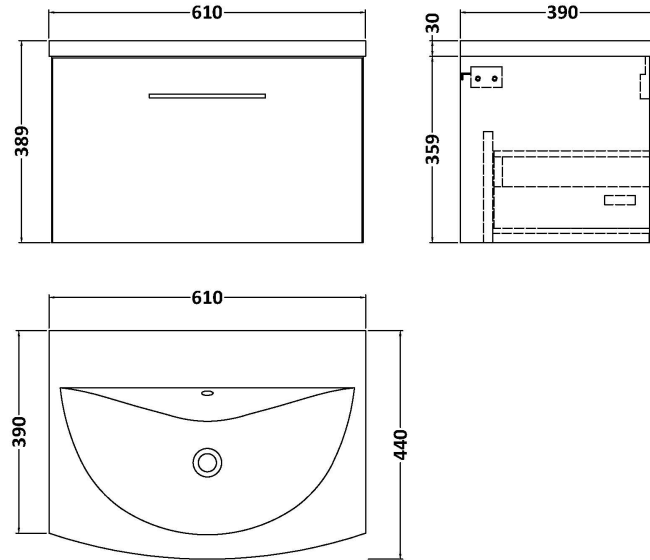

Sales Code: ARN3022G

Description: 600 Wh 1-Drawer Vanity & Basin 4

Packaging Details

Barcode: 5056678449172

Sales Code: NVF3022

Description: 600 Single Drawer Unit (365 Deep)

Product Dimensions

Height (mm):	359
Width (mm):	600
Depth (mm):	383
Nett Weight (kg):	13

Packaging Dimensions

Height (mm):	391
Width (mm):	632
Depth (mm):	391
Gross Weight (kg):	13.5

Packaging Data

Box Colour:	Brown Cardboard Box
Box Qty:	1
Label Size:	100 x 50
Label Colour:	White Label
Label Qty:	2

Outer Box Dimensions (If Applicable)

Height (mm):	
Width (mm):	
Depth (mm):	
Gross Weight (kg):	
Barcode:	5056678436653

Product Details

Country of Origin:	United Kingdom
Fitting Instruction:	No
CE & UKCA:	N/A
FSC Certified Materials:	Yes
Colour:	Bleached Cuneo Oak
Construction Method:	Cam & Wood Dowel
Construction Type:	Rigid
Cabinet Finish:	MFC Textured Woodgrain
Fascia Finish:	MFC Textured Woodgrain
Cabinet Thickness (mm):	18
Fascia Thickness (mm):	18
Drawer Included:	Yes
Drawer Type:	80mm High Metal S/C Inc Galler
No of Shelves:	0
Hinge Type:	Not Applicable
Hinge Included:	Not Applicable
Adjustable Legs:	No, Not Required
Fixings Included:	Yes
Handle Style:	Contemporary
Waste Shroud:	Yes
Handle Included:	Yes, Supplied
Handle Type:	D-Shape

Sales Code: NVM043

Description: 600 Curved Basin 1Th

Product Dimensions

Height (mm):	160
Width (mm):	610
Depth (mm):	440
Nett Weight (kg):	11

Packaging Dimensions

Height (mm):	190
Width (mm):	630
Depth (mm):	415
Gross Weight (kg):	11.5