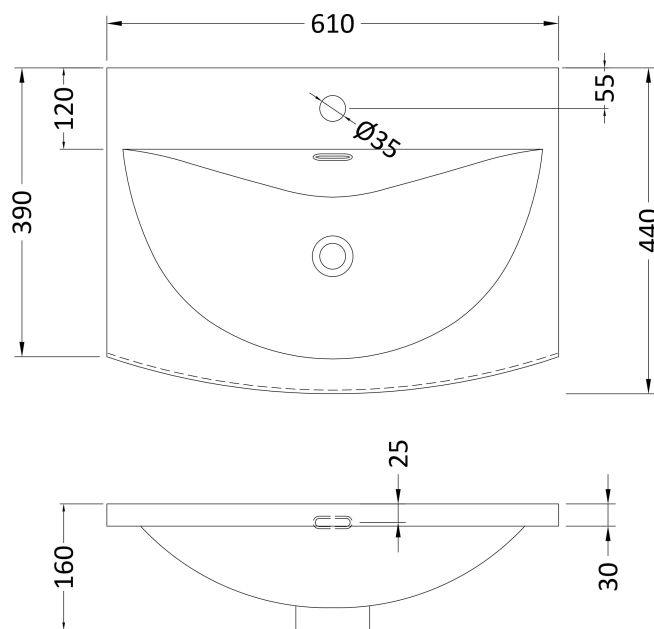

Packaging Dimensions

Height (mm):	391
Width (mm):	632
Depth (mm):	391
Gross Weight (kg):	13.5

Packaging Data

Box Colour:	Brown Cardboard Box
Box Qty:	1
Label Size:	100 x 50
Label Colour:	White Label
Label Qty:	2

Outer Box Dimensions (If Applicable)

Height (mm):	
Width (mm):	
Depth (mm):	
Gross Weight (kg):	
Barcode:	5056678436653

Product Details

Country of Origin:	United Kingdom
Fitting Instruction:	No
CE & UKCA:	N/A
FSC Certified Materials:	Yes
Colour:	Bleached Cuneo Oak
Construction Method:	Cam & Wood Dowel
Construction Type:	Rigid
Cabinet Finish:	MFC Textured Woodgrain
Fascia Finish:	MFC Textured Woodgrain
Cabinet Thickness (mm):	18
Fascia Thickness (mm):	18
Drawer Included:	Yes
Drawer Type:	80mm High Metal S/C Inc Galler
No of Shelves:	0
Hinge Type:	Not Applicable
Hinge Included:	Not Applicable
Adjustable Legs:	No, Not Required
Fixings Included:	Yes
Handle Style:	Contemporary
Waste Shroud:	Yes
Handle Included:	Yes, Supplied
Handle Type:	D-Shape

Sales Code: NVM043

Description: 600 Curved Basin 1Th

Product Dimensions

Height (mm):	160
Width (mm):	610
Depth (mm):	440
Nett Weight (kg):	11

Packaging Dimensions

Height (mm):	190
Width (mm):	630
Depth (mm):	415
Gross Weight (kg):	11.5

Packaging Data

Box Colour:	Brown Cardboard Box - Printed
Box Qty:	1
Label Size:	100 x 50
Label Colour:	White Label
Label Qty:	2

Outer Box Dimensions (If Applicable)

Height (mm):	
Width (mm):	
Depth (mm):	
Gross Weight (kg):	
Barcode:	5056462620961