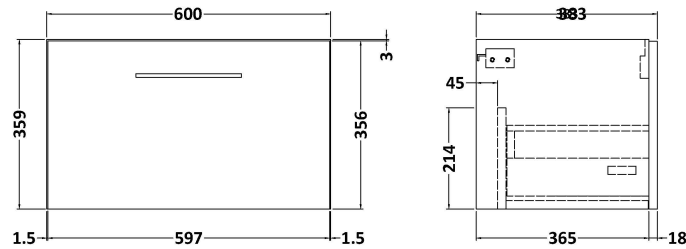

Packaging Dimensions

Height (mm):	25
Width (mm):	610
Depth (mm):	455
Gross Weight (kg):	2

Packaging Data

Box Colour:	Brown Cardboard Box
Box Qty:	1
Label Size:	100 x 50
Label Colour:	White Label
Label Qty:	1

Outer Box Dimensions (If Applicable)

Height (mm):	
Width (mm):	
Depth (mm):	
Gross Weight (kg):	
Barcode:	5056211874164

Product Details

Country of Origin:	United Kingdom
Fitting Instruction:	No
CE & UKCA:	N/A
FSC Certified Materials:	Yes
Colour:	Bellato Grey
Construction Method:	Not Applicable
Construction Type:	Not Applicable
Cabinet Finish:	Not Applicable
Fascia Finish:	MFC Laminated
Cabinet Thickness (mm):	
Fascia Thickness (mm):	22
Drawer Included:	No
Drawer Type:	Not Applicable
No of Shelves:	0
Hinge Type:	Not Applicable
Hinge Included:	No
Adjustable Legs:	No, Not Required
Fixings Included:	No
Handle Style:	Not Applicable
Waste Shroud:	Not Applicable
Handle Included:	No
Handle Type:	Not Applicable

Sales Code: NVF3022

Description: 600 Single Drawer Unit (365 Deep)

Product Dimensions

Height (mm):	359
Width (mm):	600
Depth (mm):	383
Nett Weight (kg):	13

Packaging Dimensions

Height (mm):	391
Width (mm):	632
Depth (mm):	391
Gross Weight (kg):	13.5

Packaging Data

Box Colour:	Brown Cardboard Box
Box Qty:	1
Label Size:	100 x 50
Label Colour:	White Label
Label Qty:	2

Outer Box Dimensions (If Applicable)

Height (mm):	
Width (mm):	
Depth (mm):	
Gross Weight (kg):	
Barcode:	5056678436653