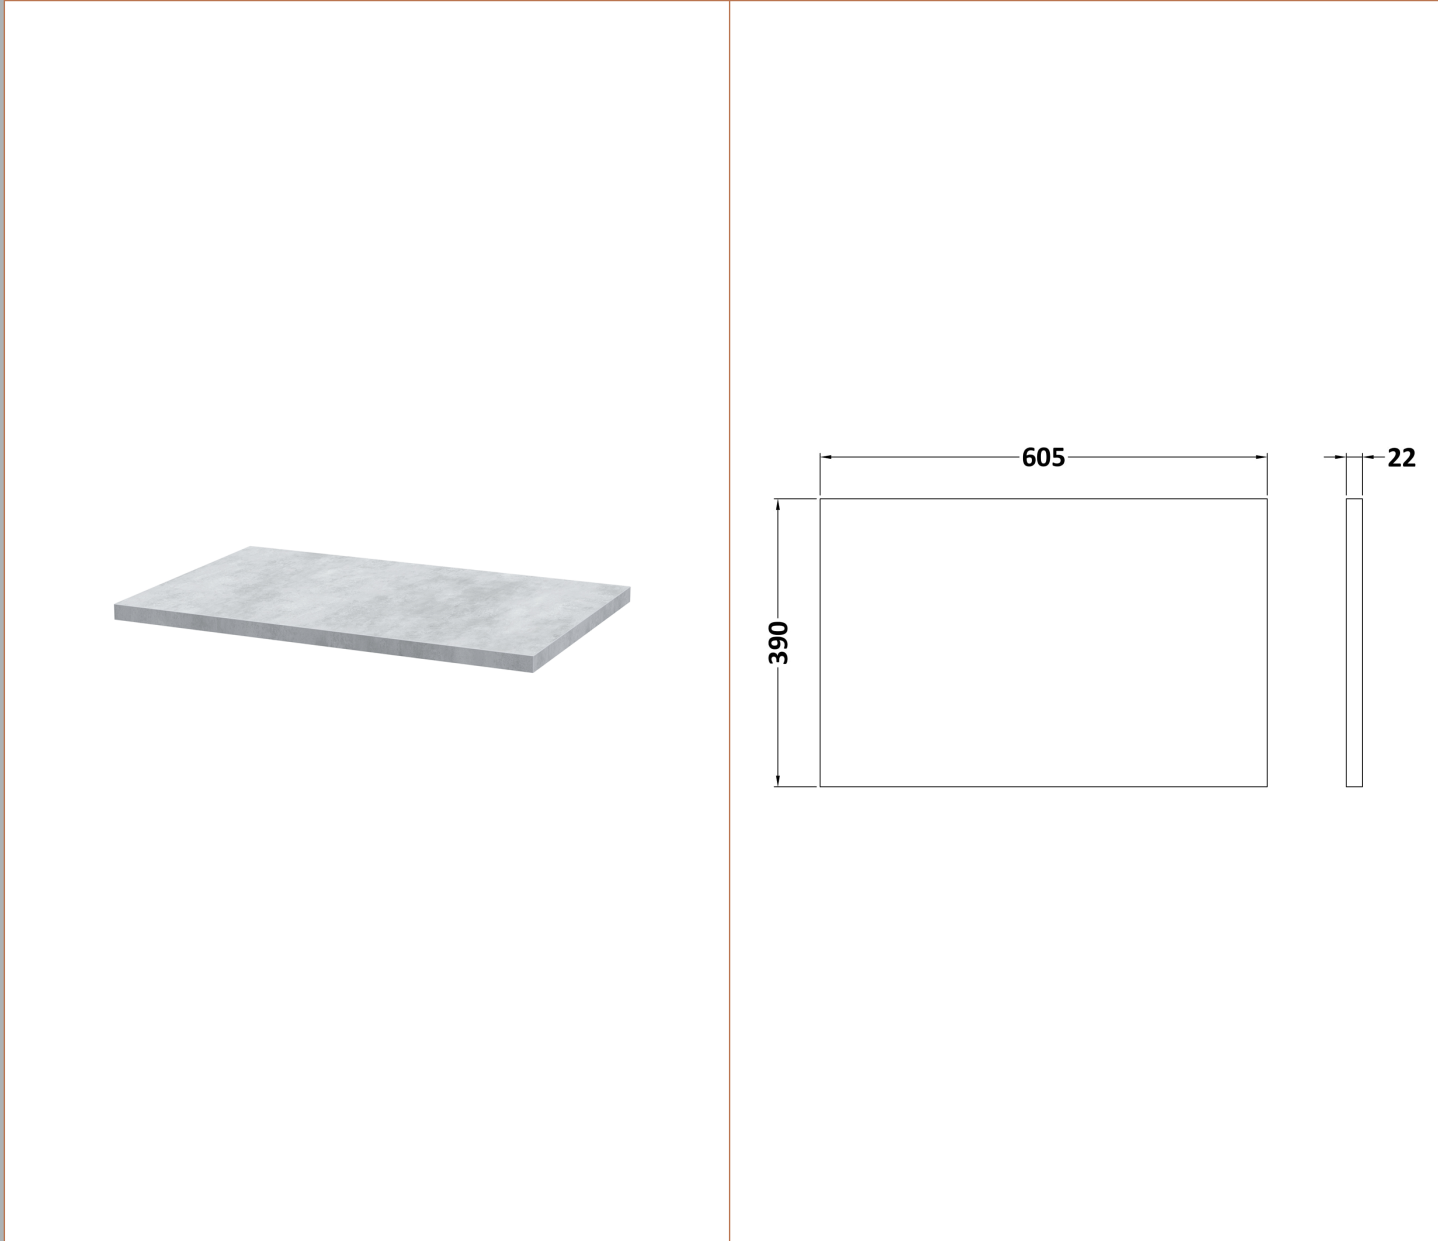

Sales Code: ARN3022LBG

Description: 600 Wh 1-Drawer Vanity & Laminate Top

Packaging Details

Barcode: 5056678449189

Sales Code: LBG600

Description: Laminate Worktop 605X390x22mm

Product Dimensions

Height (mm):	22
Width (mm):	605
Depth (mm):	390
Nett Weight (kg):	2

Packaging Dimensions

Height (mm):	25
Width (mm):	610
Depth (mm):	455
Gross Weight (kg):	2

Packaging Data

Box Colour:	Brown Cardboard Box
Box Qty:	1
Label Size:	100 x 50
Label Colour:	White Label
Label Qty:	1

Outer Box Dimensions (If Applicable)

Height (mm):	
Width (mm):	
Depth (mm):	
Gross Weight (kg):	
Barcode:	5056211874164

Product Details

Country of Origin:	United Kingdom
Fitting Instruction:	No
CE & UKCA:	N/A
FSC Certified Materials:	Yes
Colour:	Bellato Grey
Construction Method:	Not Applicable
Construction Type:	Not Applicable
Cabinet Finish:	Not Applicable
Fascia Finish:	MFC Laminated
Cabinet Thickness (mm):	
Fascia Thickness (mm):	22
Drawer Included:	No
Drawer Type:	Not Applicable
No of Shelves:	0
Hinge Type:	Not Applicable
Hinge Included:	No
Adjustable Legs:	No, Not Required
Fixings Included:	No
Handle Style:	Not Applicable
Waste Shroud:	Not Applicable
Handle Included:	No
Handle Type:	Not Applicable

Packaging Data

Box Colour:	Brown Cardboard Box
Box Qty:	1
Label Size:	100 x 50
Label Colour:	White Label
Label Qty:	2

Outer Box Dimensions (If Applicable)

Height (mm):	
Width (mm):	
Depth (mm):	
Gross Weight (kg):	
Barcode:	5056678436653