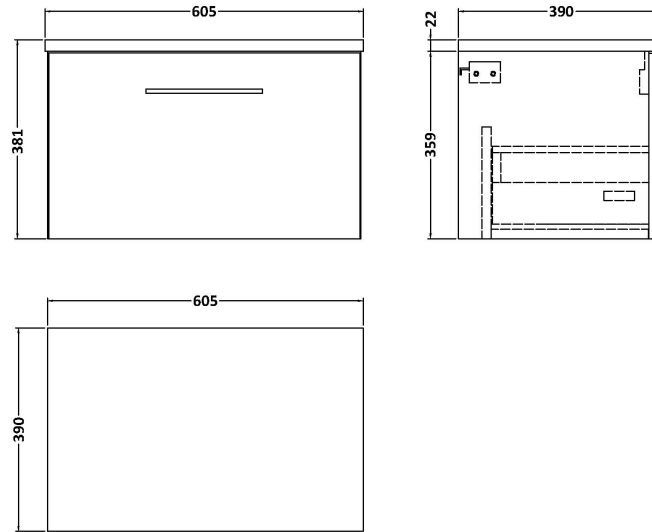

Sales Code: ARN3022LBG

Description: 600 Wh 1-Drawer Vanity & Laminate Top

Packaging Details

Barcode: 5056678449189

Sales Code: LBG600

Description: Laminate Worktop 605X390x22mm

Product Dimensions

Height (mm):	22
Width (mm):	605
Depth (mm):	390
Nett Weight (kg):	2

Packaging Dimensions

Height (mm):	25
Width (mm):	610
Depth (mm):	455
Gross Weight (kg):	2

Packaging Data

Box Colour:	Brown Cardboard Box
Box Qty:	1
Label Size:	100 x 50
Label Colour:	White Label
Label Qty:	1

Sales Code: NVF3022

Description: 600 Single Drawer Unit (365 Deep)

Product Dimensions

Height (mm):	359
Width (mm):	600
Depth (mm):	383
Nett Weight (kg):	13

Packaging Dimensions

Height (mm):	391
Width (mm):	632
Depth (mm):	391
Gross Weight (kg):	13.5

Packaging Data

Box Colour:	Brown Cardboard Box
Box Qty:	1
Label Size:	100 x 50
Label Colour:	White Label
Label Qty:	2

Outer Box Dimensions (If Applicable)

Height (mm):	
Width (mm):	
Depth (mm):	
Gross Weight (kg):	
Barcode:	5056678436653