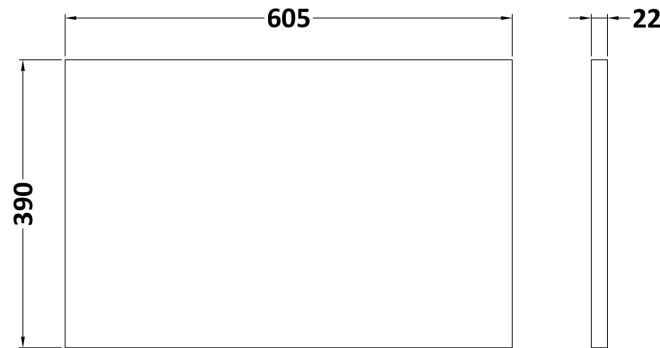

Sales Code: ARN3022LSB

Description: 600 Wh 1-Drawer Vanity & Laminate Top

Packaging Details

Barcode: 5056678449196

Sales Code: LSB600

Description: Laminate Worktop 605X390x22mm

Product Dimensions

Height (mm):	22
Width (mm):	605
Depth (mm):	390
Nett Weight (kg):	2

Packaging Dimensions

Height (mm):	25
Width (mm):	610
Depth (mm):	455
Gross Weight (kg):	2

Packaging Data

Box Colour:	Brown Cardboard Box
Box Qty:	1
Label Size:	100 x 50
Label Colour:	White Label
Label Qty:	1

Sales Code: NVF3022

Description: 600 Single Drawer Unit (365 Deep)

Product Dimensions

Height (mm):	359
Width (mm):	600
Depth (mm):	383
Nett Weight (kg):	13

Packaging Dimensions

Height (mm):	391
Width (mm):	632
Depth (mm):	391
Gross Weight (kg):	13.5

Packaging Data

Box Colour:	Brown Cardboard Box
Box Qty:	1
Label Size:	100 x 50
Label Colour:	White Label
Label Qty:	2

Outer Box Dimensions (If Applicable)

Height (mm):	
Width (mm):	
Depth (mm):	
Gross Weight (kg):	
Barcode:	5056678436653