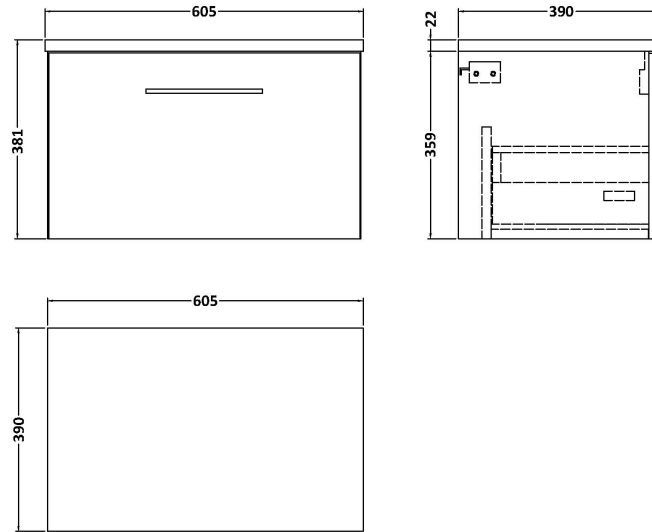

Sales Code: ARN3022LSB

Description: 600 Wh 1-Drawer Vanity & Laminate Top

Packaging Details

Barcode: 5056678449196

Sales Code: LSB600

Description: Laminate Worktop 605X390x22mm

Product Dimensions

Height (mm):	22
Width (mm):	605
Depth (mm):	390
Nett Weight (kg):	2

Packaging Dimensions

Height (mm):	25
Width (mm):	610
Depth (mm):	455
Gross Weight (kg):	2

Packaging Data

Box Colour:	Brown Cardboard Box
Box Qty:	1
Label Size:	100 x 50
Label Colour:	White Label
Label Qty:	1

Sales Code: NVF3022

Description: 600 Single Drawer Unit (365 Deep)

Product Dimensions

Height (mm):	359
Width (mm):	600
Depth (mm):	383
Nett Weight (kg):	13

Packaging Dimensions

Height (mm):	391
Width (mm):	632
Depth (mm):	391
Gross Weight (kg):	13.5

Packaging Data

Box Colour:	Brown Cardboard Box
Box Qty:	1
Label Size:	100 x 50
Label Colour:	White Label
Label Qty:	2

Outer Box Dimensions (If Applicable)

Height (mm):	
Width (mm):	
Depth (mm):	
Gross Weight (kg):	
Barcode:	5056678436653