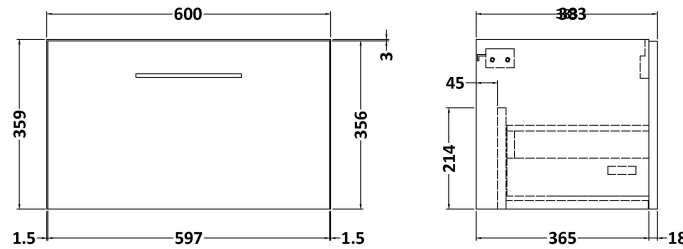

Packaging Dimensions

Height (mm):	25
Width (mm):	610
Depth (mm):	455
Gross Weight (kg):	2

Packaging Data

Box Colour:	Brown Cardboard Box
Box Qty:	1
Label Size:	100 x 50
Label Colour:	White Label
Label Qty:	1

Outer Box Dimensions (If Applicable)

Height (mm):	
Width (mm):	
Depth (mm):	
Gross Weight (kg):	
Barcode:	5056211874171

Product Details

Country of Origin:	United Kingdom
Fitting Instruction:	No
CE & UKCA:	N/A
FSC Certified Materials:	Yes
Colour:	Sparkling Black
Construction Method:	Not Applicable
Construction Type:	Not Applicable
Cabinet Finish:	Not Applicable
Fascia Finish:	MFC Laminated
Cabinet Thickness (mm):	
Fascia Thickness (mm):	22
Drawer Included:	No
Drawer Type:	Not Applicable
No of Shelves:	0
Hinge Type:	Not Applicable
Hinge Included:	No
Adjustable Legs:	No, Not Required
Fixings Included:	No
Handle Style:	Not Applicable
Waste Shroud:	Not Applicable
Handle Included:	No
Handle Type:	Not Applicable

Sales Code: NVF3022

Description: 600 Single Drawer Unit (365 Deep)

Product Dimensions

Height (mm):	359
Width (mm):	600
Depth (mm):	383
Nett Weight (kg):	13

Packaging Dimensions

Height (mm):	391
Width (mm):	632
Depth (mm):	391
Gross Weight (kg):	13.5

Packaging Data

Box Colour:	Brown Cardboard Box
Box Qty:	1
Label Size:	100 x 50
Label Colour:	White Label
Label Qty:	2

Outer Box Dimensions (If Applicable)

Height (mm):	
Width (mm):	
Depth (mm):	
Gross Weight (kg):	
Barcode:	5056678436653