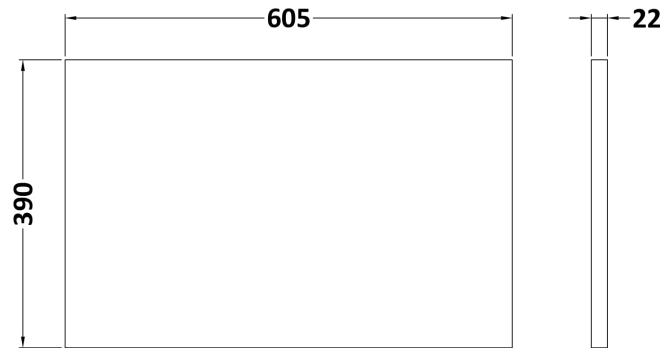

Sales Code: ARN3022LSW

Description: 600 Wh 1-Drawer Vanity & Laminate Top

Packaging Details

Barcode: 5056678449202

Sales Code: LSW600

Description: Laminate Worktop 605X390x22mm

Product Dimensions

Height (mm):	22
Width (mm):	605
Depth (mm):	390
Nett Weight (kg):	2

Packaging Dimensions

Height (mm):	25
Width (mm):	610
Depth (mm):	455
Gross Weight (kg):	2

Packaging Data

Box Colour:	Brown Cardboard Box
Box Qty:	1
Label Size:	100 x 50
Label Colour:	White Label
Label Qty:	1

Sales Code: NVF3022

Description: 600 Single Drawer Unit (365 Deep)

Product Dimensions

Height (mm):	359
Width (mm):	600
Depth (mm):	383
Nett Weight (kg):	13

Packaging Dimensions

Height (mm):	391
Width (mm):	632
Depth (mm):	391
Gross Weight (kg):	13.5

Packaging Data

Box Colour:	Brown Cardboard Box
Box Qty:	1
Label Size:	100 x 50
Label Colour:	White Label
Label Qty:	2

Outer Box Dimensions (If Applicable)

Height (mm):	
Width (mm):	
Depth (mm):	
Gross Weight (kg):	
Barcode:	5056678436653