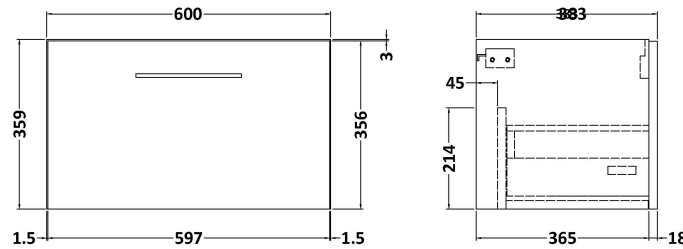

Packaging Dimensions

Height (mm):	25
Width (mm):	610
Depth (mm):	455
Gross Weight (kg):	2

Packaging Data

Box Colour:	Brown Cardboard Box
Box Qty:	1
Label Size:	100 x 50
Label Colour:	White Label
Label Qty:	1

Outer Box Dimensions (If Applicable)

Height (mm):	
Width (mm):	
Depth (mm):	
Gross Weight (kg):	
Barcode:	5056211874188

Product Details

Country of Origin:	United Kingdom
Fitting Instruction:	No
CE & UKCA:	N/A
FSC Certified Materials:	Yes
Colour:	Sparkling White
Construction Method:	Not Applicable
Construction Type:	Not Applicable
Cabinet Finish:	Not Applicable
Fascia Finish:	MFC Laminated
Cabinet Thickness (mm):	
Fascia Thickness (mm):	22
Drawer Included:	No
Drawer Type:	Not Applicable
No of Shelves:	0
Hinge Type:	Not Applicable
Hinge Included:	No
Adjustable Legs:	No, Not Required
Fixings Included:	No
Handle Style:	Not Applicable
Waste Shroud:	Not Applicable
Handle Included:	No
Handle Type:	Not Applicable

Sales Code: NVF3022

Description: 600 Single Drawer Unit (365 Deep)

Product Dimensions

Height (mm):	359
Width (mm):	600
Depth (mm):	383
Nett Weight (kg):	13

Packaging Dimensions

Height (mm):	391
Width (mm):	632
Depth (mm):	391
Gross Weight (kg):	13.5

Packaging Data

Box Colour:	Brown Cardboard Box
Box Qty:	1
Label Size:	100 x 50
Label Colour:	White Label
Label Qty:	2

Outer Box Dimensions (If Applicable)

Height (mm):	
Width (mm):	
Depth (mm):	
Gross Weight (kg):	
Barcode:	5056678436653