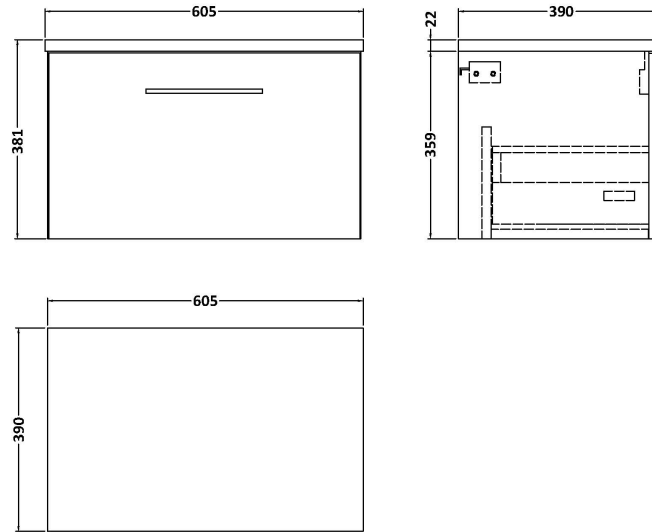

Sales Code: ARN3022LSW

Description: 600 Wh 1-Drawer Vanity & Laminate Top

Packaging Details

Barcode: 5056678449202

Sales Code: LSW600

Description: Laminate Worktop 605X390x22mm

Product Dimensions

Height (mm):	22
Width (mm):	605
Depth (mm):	390
Nett Weight (kg):	2

Packaging Dimensions

Height (mm):	25
Width (mm):	610
Depth (mm):	455
Gross Weight (kg):	2

Packaging Data

Box Colour:	Brown Cardboard Box
Box Qty:	1
Label Size:	100 x 50
Label Colour:	White Label
Label Qty:	1

Sales Code: NVF3022

Description: 600 Single Drawer Unit (365 Deep)

Product Dimensions

Height (mm):	359
Width (mm):	600
Depth (mm):	383
Nett Weight (kg):	13

Packaging Dimensions

Height (mm):	391
Width (mm):	632
Depth (mm):	391
Gross Weight (kg):	13.5

Packaging Data

Box Colour:	Brown Cardboard Box
Box Qty:	1
Label Size:	100 x 50
Label Colour:	White Label
Label Qty:	2

Outer Box Dimensions (If Applicable)

Height (mm):	
Width (mm):	
Depth (mm):	
Gross Weight (kg):	
Barcode:	5056678436653