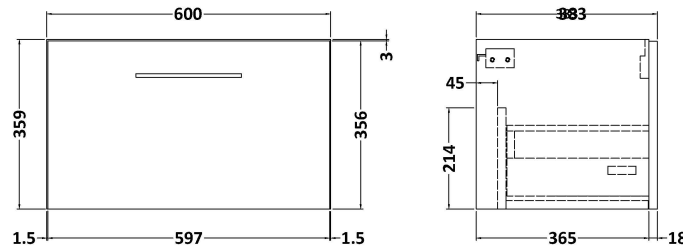

Packaging Dimensions

Height (mm):	25
Width (mm):	1225
Depth (mm):	410
Gross Weight (kg):	5

Packaging Data

Box Colour:	Brown Cardboard Box - Printed
Box Qty:	1
Label Size:	100 x 50
Label Colour:	Not Applicable
Label Qty:	0

Outer Box Dimensions (If Applicable)

Height (mm):	
Width (mm):	
Depth (mm):	
Gross Weight (kg):	
Barcode:	5056678436585

Product Details

Country of Origin:	United Kingdom
Fitting Instruction:	No
CE & UKCA:	N/A
FSC Certified Materials:	Yes
Colour:	Bleached Cuneo Oak
Construction Method:	Not Applicable
Construction Type:	Flat-Pack
Cabinet Finish:	MFC Textured Woodgrain
Fascia Finish:	MFC Textured Woodgrain
Cabinet Thickness (mm):	18
Fascia Thickness (mm):	18
Drawer Included:	Not Applicable
Drawer Type:	Not Applicable
No of Shelves:	Not Applicable
Hinge Type:	Not Applicable
Hinge Included:	Not Applicable
Adjustable Legs:	Not Applicable
Fixings Included:	Yes
Handle Style:	Not Applicable
Waste Shroud:	Not Applicable
Handle Included:	Not Applicable
Handle Type:	Not Applicable

Sales Code: NVF3022

Description: 600 Single Drawer Unit (365 Deep)

Product Dimensions

Height (mm):	359
Width (mm):	600
Depth (mm):	383
Nett Weight (kg):	13

Packaging Dimensions

Height (mm):	391
Width (mm):	632
Depth (mm):	391
Gross Weight (kg):	13.5

Packaging Data

Box Colour:	Brown Cardboard Box
Box Qty:	1
Label Size:	100 x 50
Label Colour:	White Label
Label Qty:	2

Outer Box Dimensions (If Applicable)

Height (mm):	
Width (mm):	
Depth (mm):	
Gross Weight (kg):	
Barcode:	5056678436653