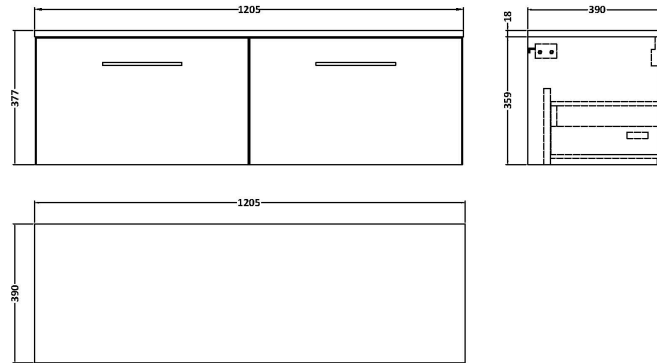

Sales Code: ARN3022W2

Description: 1200 Wh 2-Drawer Vanity & Worktop

Packaging Details

Barcode: 5056678449226

Sales Code: MWD3020

Description: 1200 Worktop (1205X390x18mm)

Product Dimensions

Height (mm):	18
Width (mm):	1205
Depth (mm):	390
Nett Weight (kg):	5

Packaging Dimensions

Height (mm):	25
Width (mm):	1225
Depth (mm):	410
Gross Weight (kg):	5

Packaging Data

Box Colour:	Brown Cardboard Box - Printed
Box Qty:	1
Label Size:	100 x 50
Label Colour:	Not Applicable
Label Qty:	0

Outer Box Dimensions (If Applicable)

Height (mm):	
Width (mm):	
Depth (mm):	
Gross Weight (kg):	
Barcode:	5056678436585

Product Details

Country of Origin:	United Kingdom
Fitting Instruction:	No
CE & UKCA:	N/A
FSC Certified Materials:	Yes
Colour:	Bleached Cuneo Oak
Construction Method:	Not Applicable
Construction Type:	Flat-Pack
Cabinet Finish:	MFC Textured Woodgrain
Fascia Finish:	MFC Textured Woodgrain
Cabinet Thickness (mm):	18
Fascia Thickness (mm):	18
Drawer Included:	Not Applicable
Drawer Type:	Not Applicable
No of Shelves:	Not Applicable
Hinge Type:	Not Applicable
Hinge Included:	Not Applicable
Adjustable Legs:	Not Applicable
Fixings Included:	Yes
Handle Style:	Not Applicable
Waste Shroud:	Not Applicable
Handle Included:	Not Applicable
Handle Type:	Not Applicable

Sales Code: NVF3022

Description: 600 Single Drawer Unit (365 Deep)

Product Dimensions

Height (mm):	359
Width (mm):	600
Depth (mm):	383
Nett Weight (kg):	13

Packaging Dimensions

Height (mm):	391
Width (mm):	632
Depth (mm):	391
Gross Weight (kg):	13.5