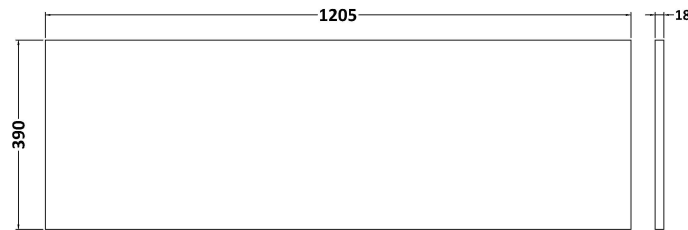

Sales Code: ARN3022W2

Description: 1200 Wh 2-Drawer Vanity & Worktop

Packaging Details

Barcode: 5056678449226

Sales Code: MWD3020

Description: 1200 Worktop (1205X390x18mm)

Product Dimensions

Height (mm):	18
Width (mm):	1205
Depth (mm):	390
Nett Weight (kg):	5

Packaging Dimensions

Height (mm):	25
Width (mm):	1225
Depth (mm):	410
Gross Weight (kg):	5

Packaging Data

Box Colour:	Brown Cardboard Box - Printed
Box Qty:	1
Label Size:	100 x 50
Label Colour:	Not Applicable
Label Qty:	0

Sales Code: NVF3022

Description: 600 Single Drawer Unit (365 Deep)

Product Dimensions

Height (mm):	359
Width (mm):	600
Depth (mm):	383
Nett Weight (kg):	13

Packaging Dimensions

Height (mm):	391
Width (mm):	632
Depth (mm):	391
Gross Weight (kg):	13.5

Packaging Data

Box Colour:	Brown Cardboard Box
Box Qty:	1
Label Size:	100 x 50
Label Colour:	White Label
Label Qty:	2

Outer Box Dimensions (If Applicable)

Height (mm):	
Width (mm):	
Depth (mm):	
Gross Weight (kg):	
Barcode:	5056678436653