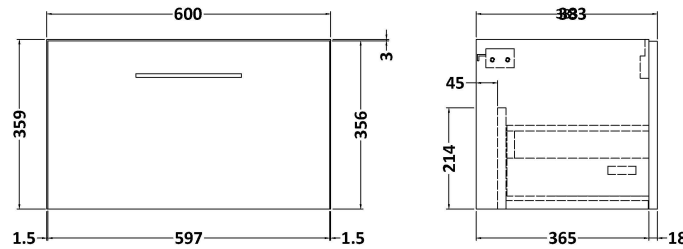

Height (mm):	18
Width (mm):	605
Depth (mm):	390
Nett Weight (kg):	2.5

**Packaging Dimensions**

Height (mm):	25
Width (mm):	625
Depth (mm):	410
Gross Weight (kg):	3

**Packaging Data**

Box Colour:	Brown Cardboard Box
Box Qty:	1
Label Size:	50 x 100
Label Colour:	White Label
Label Qty:	2

### Product Dimensions

Height (mm):	359
Width (mm):	600
Depth (mm):	383
Nett Weight (kg):	13

### Packaging Dimensions

Height (mm):	391
Width (mm):	632
Depth (mm):	391
Gross Weight (kg):	13.5

### Outer Box Dimensions (If Applicable)

Height (mm):	
Width (mm):	
Depth (mm):	
Gross Weight (kg):	
Barcode:	5056678436653