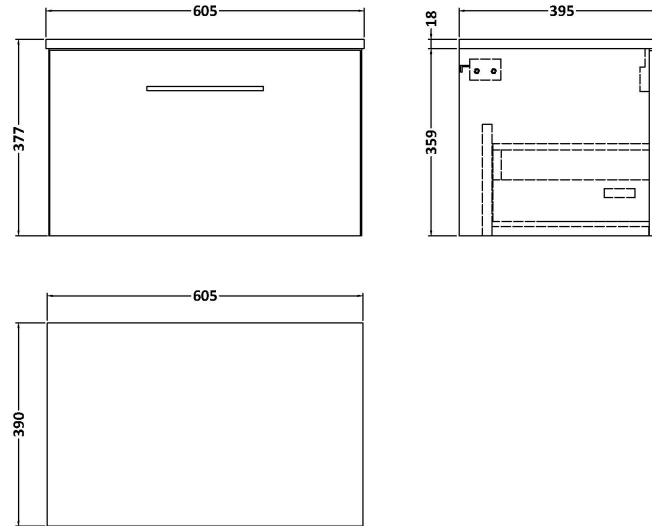

Sales Code: ARN3022W

Description: 600 Wh 1-Drawer Vanity & Worktop

Packaging Details

Barcode: 5056678449219