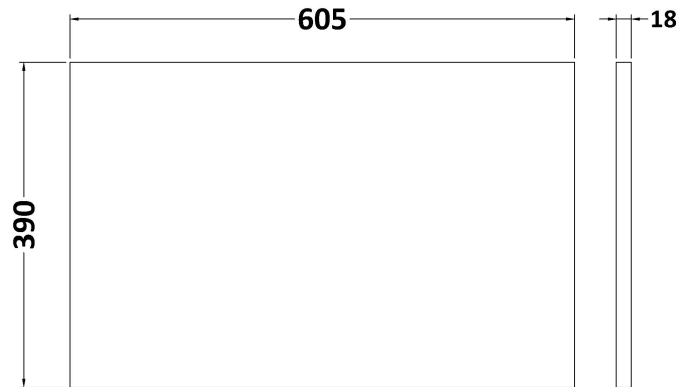

Sales Code: MWD3060

Description: 600 Worktop (605X390x18mm)

Product Dimensions

Height (mm):	18
Width (mm):	605
Depth (mm):	390
Nett Weight (kg):	2.5

Packaging Dimensions

Height (mm):	25
Width (mm):	625
Depth (mm):	410
Gross Weight (kg):	3

Packaging Data

Box Colour:	Brown Cardboard Box
Box Qty:	1
Label Size:	50 x 100
Label Colour:	White Label
Label Qty:	2

Outer Box Dimensions (If Applicable)

Height (mm):	
Width (mm):	
Depth (mm):	
Gross Weight (kg):	
Barcode:	5056678436592

Product Details

Country of Origin:	United Kingdom
Fitting Instruction:	No
CE & UKCA:	N/A
FSC Certified Materials:	Yes
Colour:	Bleached Cuneo Oak
Construction Method:	Not Applicable
Construction Type:	Flat-Pack
Cabinet Finish:	MFC Textured Woodgrain
Fascia Finish:	MFC Textured Woodgrain
Cabinet Thickness (mm):	18
Fascia Thickness (mm):	18
Drawer Included:	Not Applicable
Drawer Type:	Not Applicable
No of Shelves:	Not Applicable
Hinge Type:	Not Applicable
Hinge Included:	Not Applicable
Adjustable Legs:	Not Applicable
Fixings Included:	Yes
Handle Style:	Not Applicable
Waste Shroud:	Not Applicable
Handle Included:	Not Applicable
Handle Type:	Not Applicable