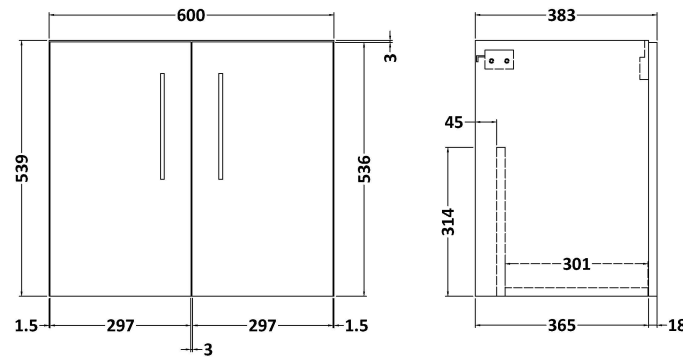

### Product Dimensions

Height (mm):	540
Width (mm):	600
Depth (mm):	383
Nett Weight (kg):	14.2

### Packaging Dimensions

Height (mm):	560
Width (mm):	620
Depth (mm):	405
Gross Weight (kg):	14.7

### Product Dimensions

Height (mm):	180
Width (mm):	610
Depth (mm):	390
Nett Weight (kg):	11

### Packaging Dimensions

Height (mm):	200
Width (mm):	410
Depth (mm):	630
Gross Weight (kg):	11