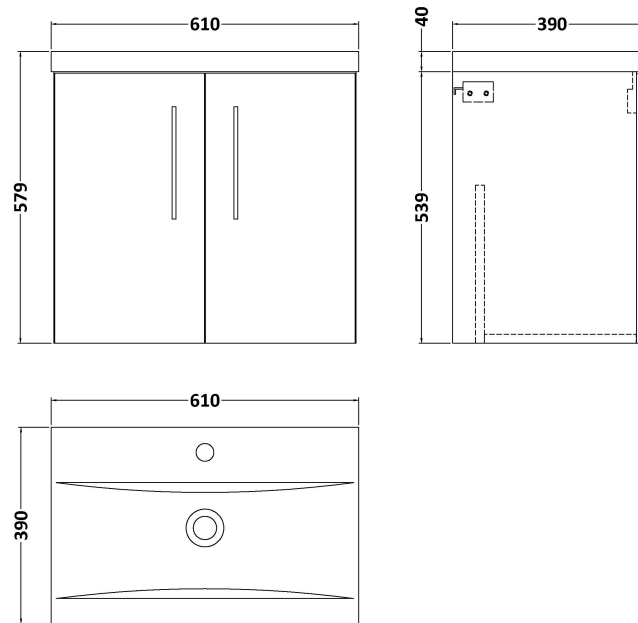

Sales Code: ARN3023A

Description: 600 Wh 2-Door Vanity & Basin 1

Packaging Details

Barcode: 5056678449233