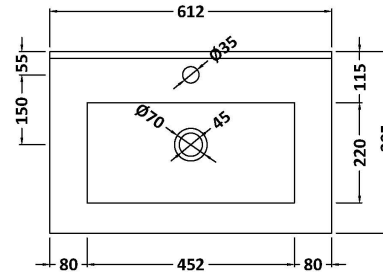

Packaging Dimensions

Height (mm):	560
Width (mm):	620
Depth (mm):	405
Gross Weight (kg):	14.7

Packaging Data

Box Colour:	Brown Cardboard Box
Box Qty:	1
Label Size:	100 x 50
Label Colour:	White Label
Label Qty:	2

Outer Box Dimensions (If Applicable)

Height (mm):	
Width (mm):	
Depth (mm):	
Gross Weight (kg):	
Barcode:	5056678436660

Product Details

Country of Origin:	United Kingdom
Fitting Instruction:	No
CE & UKCA:	N/A
FSC Certified Materials:	Yes
Colour:	Bleached Cuneo Oak
Construction Method:	Cam & Wood Dowel
Construction Type:	Rigid
Cabinet Finish:	MFC Textured Woodgrain
Fascia Finish:	MFC Textured Woodgrain
Cabinet Thickness (mm):	18
Fascia Thickness (mm):	18
Drawer Included:	No
Drawer Type:	Not Applicable
No of Shelves:	0
Hinge Type:	95 Degree Clip-On Soft Close
Hinge Included:	Yes
Adjustable Legs:	No
Fixings Included:	Yes
Handle Style:	Contemporary
Waste Shroud:	No
Handle Included:	Yes
Handle Type:	D-Shape

Sales Code: NVM003

Description: Minimalist Basin 600mm

Product Dimensions

Height (mm):	170
Width (mm):	600
Depth (mm):	390
Nett Weight (kg):	10.76

Packaging Dimensions

Height (mm):	200
Width (mm):	400
Depth (mm):	620
Gross Weight (kg):	10.76

Packaging Data

Box Colour:	Brown Cardboard Box - Printed
Box Qty:	1
Label Size:	100 x 50
Label Colour:	White Label
Label Qty:	2

Outer Box Dimensions (If Applicable)

Height (mm):	
Width (mm):	
Depth (mm):	
Gross Weight (kg):	
Barcode:	5055146194668