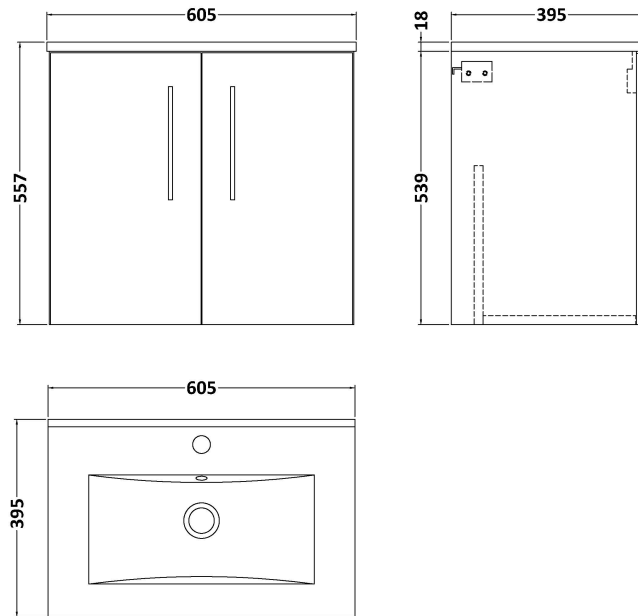

Sales Code: ARN3023B

Description: 600 Wh 2-Door Vanity & Basin 2

Packaging Details

Barcode: 5056678449240

Sales Code: NVF3023

Description: 600 Wh 2-Door Unit (365 Deep)

Product Dimensions

Height (mm):	540
Width (mm):	600
Depth (mm):	383
Nett Weight (kg):	14.2

Packaging Dimensions

Height (mm):	560
Width (mm):	620
Depth (mm):	405
Gross Weight (kg):	14.7

Packaging Data

Box Colour:	Brown Cardboard Box
Box Qty:	1
Label Size:	100 x 50
Label Colour:	White Label
Label Qty:	2

Outer Box Dimensions (If Applicable)

Height (mm):	
Width (mm):	
Depth (mm):	
Gross Weight (kg):	
Barcode:	5056678436660

Product Details

Country of Origin:	United Kingdom
Fitting Instruction:	No
CE & UKCA:	N/A
FSC Certified Materials:	Yes
Colour:	Bleached Cuneo Oak
Construction Method:	Cam & Wood Dowel
Construction Type:	Rigid
Cabinet Finish:	MFC Textured Woodgrain
Fascia Finish:	MFC Textured Woodgrain
Cabinet Thickness (mm):	18
Fascia Thickness (mm):	18
Drawer Included:	No
Drawer Type:	Not Applicable
No of Shelves:	0
Hinge Type:	95 Degree Clip-On Soft Close
Hinge Included:	Yes
Adjustable Legs:	No
Fixings Included:	Yes
Handle Style:	Contemporary
Waste Shroud:	No
Handle Included:	Yes
Handle Type:	D-Shape

Sales Code: NVM003

Description: Minimalist Basin 600mm

Product Dimensions

Height (mm):	170
Width (mm):	600
Depth (mm):	390
Nett Weight (kg):	10.76

Packaging Dimensions

Height (mm):	200
Width (mm):	400
Depth (mm):	620
Gross Weight (kg):	10.76