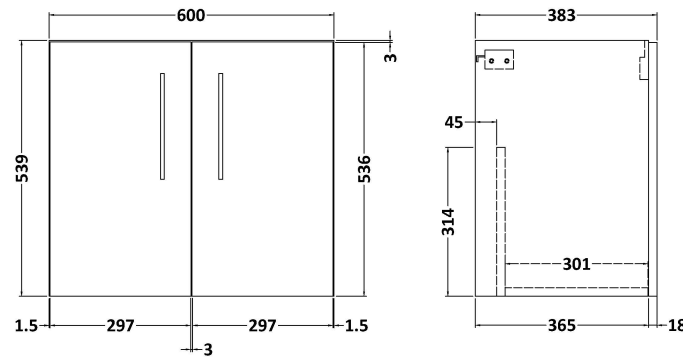

Sales Code: ARN3023B

Description: 600 Wh 2-Door Vanity & Basin 2

Packaging Details

Barcode: 5056678449240

Sales Code: NVF3023

Description: 600 Wh 2-Door Unit (365 Deep)

Product Dimensions

Height (mm):	540
Width (mm):	600
Depth (mm):	383
Nett Weight (kg):	14.2

Packaging Dimensions

Height (mm):	560
Width (mm):	620
Depth (mm):	405
Gross Weight (kg):	14.7

Packaging Data

Box Colour:	Brown Cardboard Box
Box Qty:	1
Label Size:	100 x 50
Label Colour:	White Label
Label Qty:	2

Outer Box Dimensions (If Applicable)

Height (mm):	
Width (mm):	
Depth (mm):	
Gross Weight (kg):	
Barcode:	5056678436660

Product Details

Country of Origin:	United Kingdom
Fitting Instruction:	No
CE & UKCA:	N/A
FSC Certified Materials:	Yes
Colour:	Bleached Cuneo Oak
Construction Method:	Cam & Wood Dowel
Construction Type:	Rigid
Cabinet Finish:	MFC Textured Woodgrain
Fascia Finish:	MFC Textured Woodgrain
Cabinet Thickness (mm):	18
Fascia Thickness (mm):	18
Drawer Included:	No
Drawer Type:	Not Applicable
No of Shelves:	0
Hinge Type:	95 Degree Clip-On Soft Close
Hinge Included:	Yes
Adjustable Legs:	No
Fixings Included:	Yes
Handle Style:	Contemporary
Waste Shroud:	No
Handle Included:	Yes
Handle Type:	D-Shape

Sales Code: NVM003

Description: Minimalist Basin 600mm

Product Dimensions

Height (mm):	170
Width (mm):	600
Depth (mm):	390
Nett Weight (kg):	10.76

Packaging Dimensions

Height (mm):	200
Width (mm):	400
Depth (mm):	620
Gross Weight (kg):	10.76