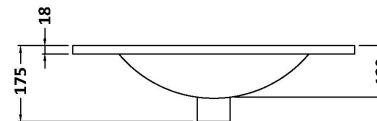

Packaging Dimensions

Height (mm):	560
Width (mm):	620
Depth (mm):	405
Gross Weight (kg):	14.7

Packaging Data

Box Colour:	Brown Cardboard Box
Box Qty:	1
Label Size:	100 x 50
Label Colour:	White Label
Label Qty:	2

Outer Box Dimensions (If Applicable)

Height (mm):	
Width (mm):	
Depth (mm):	
Gross Weight (kg):	
Barcode:	5056678436660

Product Details

Country of Origin:	United Kingdom
Fitting Instruction:	No
CE & UKCA:	N/A
FSC Certified Materials:	Yes
Colour:	Bleached Cuneo Oak
Construction Method:	Cam & Wood Dowel
Construction Type:	Rigid
Cabinet Finish:	MFC Textured Woodgrain
Fascia Finish:	MFC Textured Woodgrain
Cabinet Thickness (mm):	18
Fascia Thickness (mm):	18
Drawer Included:	No
Drawer Type:	Not Applicable
No of Shelves:	0
Hinge Type:	95 Degree Clip-On Soft Close
Hinge Included:	Yes
Adjustable Legs:	No
Fixings Included:	Yes
Handle Style:	Contemporary
Waste Shroud:	No
Handle Included:	Yes
Handle Type:	D-Shape

Sales Code: NVM003

Description: Minimalist Basin 600mm

Product Dimensions

Height (mm):	170
Width (mm):	600
Depth (mm):	390
Nett Weight (kg):	10.76

Packaging Dimensions

Height (mm):	200
Width (mm):	400
Depth (mm):	620
Gross Weight (kg):	10.76

Packaging Data

Box Colour:	Brown Cardboard Box - Printed
Box Qty:	1
Label Size:	100 x 50
Label Colour:	White Label
Label Qty:	2

Outer Box Dimensions (If Applicable)

Height (mm):	
Width (mm):	
Depth (mm):	
Gross Weight (kg):	
Barcode:	5055146194668