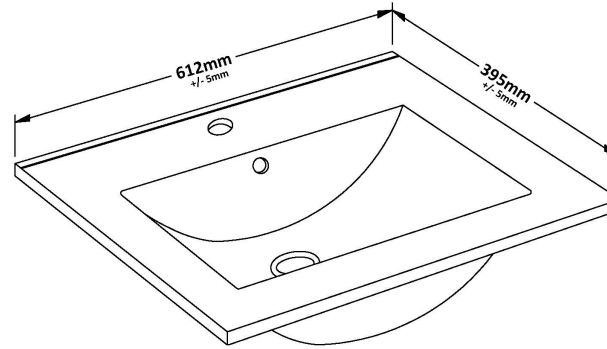

Packaging Dimensions

Height (mm):	560
Width (mm):	620
Depth (mm):	405
Gross Weight (kg):	14.7

Packaging Data

Box Colour:	Brown Cardboard Box
Box Qty:	1
Label Size:	100 x 50
Label Colour:	White Label
Label Qty:	2

Outer Box Dimensions (If Applicable)

Height (mm):	
Width (mm):	
Depth (mm):	
Gross Weight (kg):	
Barcode:	5056678436660

Product Details

Country of Origin:	United Kingdom
Fitting Instruction:	No
CE & UKCA:	N/A
FSC Certified Materials:	Yes
Colour:	Bleached Cuneo Oak
Construction Method:	Cam & Wood Dowel
Construction Type:	Rigid
Cabinet Finish:	MFC Textured Woodgrain
Fascia Finish:	MFC Textured Woodgrain
Cabinet Thickness (mm):	18
Fascia Thickness (mm):	18
Drawer Included:	No
Drawer Type:	Not Applicable
No of Shelves:	0
Hinge Type:	95 Degree Clip-On Soft Close
Hinge Included:	Yes
Adjustable Legs:	No
Fixings Included:	Yes
Handle Style:	Contemporary
Waste Shroud:	No
Handle Included:	Yes
Handle Type:	D-Shape

Sales Code: NVM003

Description: Minimalist Basin 600mm

Product Dimensions

Height (mm):	170
Width (mm):	600
Depth (mm):	390
Nett Weight (kg):	10.76

Packaging Dimensions

Height (mm):	200
Width (mm):	400
Depth (mm):	620
Gross Weight (kg):	10.76

Packaging Data

Box Colour:	Brown Cardboard Box - Printed
Box Qty:	1
Label Size:	100 x 50
Label Colour:	White Label
Label Qty:	2

Outer Box Dimensions (If Applicable)

Height (mm):	
Width (mm):	
Depth (mm):	
Gross Weight (kg):	
Barcode:	5055146194668