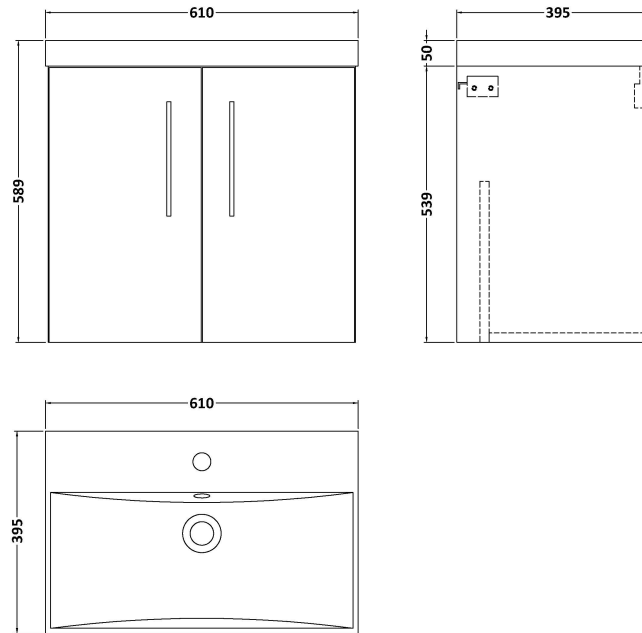

Sales Code: ARN3023D

Description: 600 Wh 2-Door Vanity & Basin 3

Packaging Details

Barcode: 5056678449264

Sales Code: NVF3023

Description: 600 Wh 2-Door Unit (365 Deep)

Product Dimensions

Height (mm):	540
Width (mm):	600
Depth (mm):	383
Nett Weight (kg):	14.2

Packaging Dimensions

Height (mm):	560
Width (mm):	620
Depth (mm):	405
Gross Weight (kg):	14.7

Packaging Data

Box Colour:	Brown Cardboard Box
Box Qty:	1
Label Size:	100 x 50
Label Colour:	White Label
Label Qty:	2

Outer Box Dimensions (If Applicable)

Height (mm):	
Width (mm):	
Depth (mm):	
Gross Weight (kg):	
Barcode:	5056678436660

Product Details

Country of Origin:	United Kingdom
Fitting Instruction:	No
CE & UKCA:	N/A
FSC Certified Materials:	Yes
Colour:	Bleached Cuneo Oak
Construction Method:	Cam & Wood Dowel
Construction Type:	Rigid
Cabinet Finish:	MFC Textured Woodgrain
Fascia Finish:	MFC Textured Woodgrain
Cabinet Thickness (mm):	18
Fascia Thickness (mm):	18
Drawer Included:	No
Drawer Type:	Not Applicable
No of Shelves:	0
Hinge Type:	95 Degree Clip-On Soft Close
Hinge Included:	Yes
Adjustable Legs:	No
Fixings Included:	Yes
Handle Style:	Contemporary
Waste Shroud:	No
Handle Included:	Yes
Handle Type:	D-Shape

Sales Code: NVM033

Description: 600 Thin Edged Basin 1Th

Product Dimensions

Height (mm):	170
Width (mm):	610
Depth (mm):	395
Nett Weight (kg):	11

Packaging Dimensions

Height (mm):	190
Width (mm):	630
Depth (mm):	415
Gross Weight (kg):	11.5