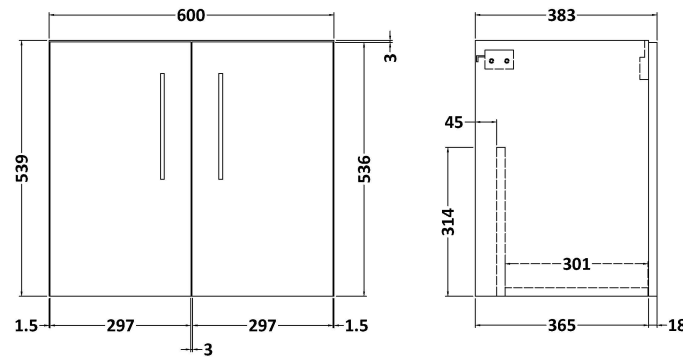

Sales Code: ARN3023D

Description: 600 Wh 2-Door Vanity & Basin 3

Packaging Details

Barcode: 5056678449264

Sales Code: NVF3023

Description: 600 Wh 2-Door Unit (365 Deep)

Product Dimensions

Height (mm):	540
Width (mm):	600
Depth (mm):	383
Nett Weight (kg):	14.2

Packaging Dimensions

Height (mm):	560
Width (mm):	620
Depth (mm):	405
Gross Weight (kg):	14.7

Packaging Data

Box Colour:	Brown Cardboard Box
Box Qty:	1
Label Size:	100 x 50
Label Colour:	White Label
Label Qty:	2

Outer Box Dimensions (If Applicable)

Height (mm):	
Width (mm):	
Depth (mm):	
Gross Weight (kg):	
Barcode:	5056678436660

Product Details

Country of Origin:	United Kingdom
Fitting Instruction:	No
CE & UKCA:	N/A
FSC Certified Materials:	Yes
Colour:	Bleached Cuneo Oak
Construction Method:	Cam & Wood Dowel
Construction Type:	Rigid
Cabinet Finish:	MFC Textured Woodgrain
Fascia Finish:	MFC Textured Woodgrain
Cabinet Thickness (mm):	18
Fascia Thickness (mm):	18
Drawer Included:	No
Drawer Type:	Not Applicable
No of Shelves:	0
Hinge Type:	95 Degree Clip-On Soft Close
Hinge Included:	Yes
Adjustable Legs:	No
Fixings Included:	Yes
Handle Style:	Contemporary
Waste Shroud:	No
Handle Included:	Yes
Handle Type:	D-Shape

Sales Code: NVM033

Description: 600 Thin Edged Basin 1Th

Product Dimensions

Height (mm):	170
Width (mm):	610
Depth (mm):	395
Nett Weight (kg):	11

Packaging Dimensions

Height (mm):	190
Width (mm):	630
Depth (mm):	415
Gross Weight (kg):	11.5