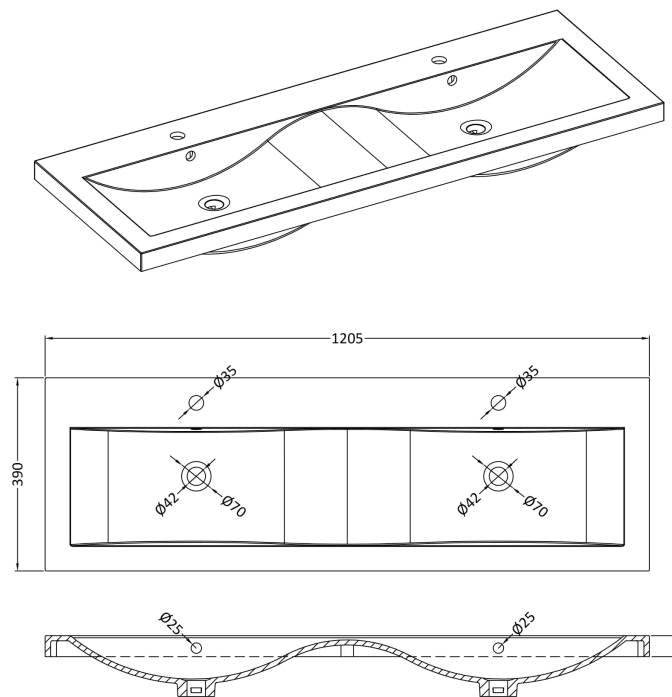

Sales Code: ARN3023F

Description: 1200 Wh 4-Door Vanity & Double Basin

Packaging Details

Barcode: 5056678449271

Sales Code: CBM424

Description: Double Ceramic Basin 1208X392

Product Dimensions

Height (mm):	390
Width (mm):	1205
Depth (mm):	175
Nett Weight (kg):	27

Packaging Dimensions

Height (mm):	205
Width (mm):	1270
Depth (mm):	510
Gross Weight (kg):	27

Packaging Data

Box Colour:	Brown Cardboard Box - Printed
Box Qty:	1
Label Size:	100 x 50
Label Colour:	White Label
Label Qty:	2

Outer Box Dimensions (If Applicable)

Height (mm):	
Width (mm):	
Depth (mm):	
Gross Weight (kg):	
Barcode:	5056211875826

Product Details

Country of Origin:	China
Fitting Instruction:	No
Certification: CE & UKCA:	No
WRAS:	N/A
WRAS No:	N/A
Product Material:	Vitreous China
Fixing Supplied:	No

Sales Code: NVF3023

Description: 600 Wh 2-Door Unit (365 Deep)

Product Dimensions

Height (mm):	540
Width (mm):	600
Depth (mm):	383
Nett Weight (kg):	14.2

Packaging Dimensions

Height (mm):	560
Width (mm):	620
Depth (mm):	405
Gross Weight (kg):	14.7