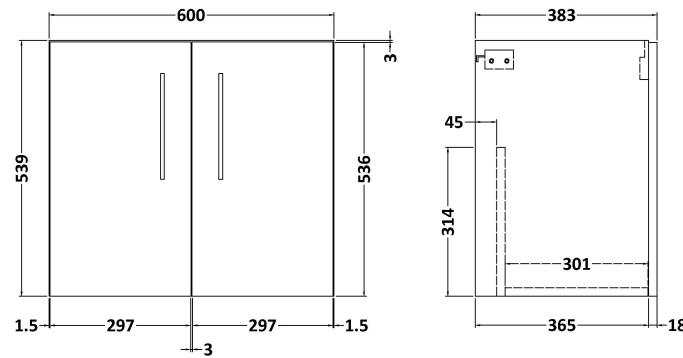

Sales Code: ARN3023F

Description: 1200 Wh 4-Door Vanity & Double Basin

Packaging Details

Barcode: 5056678449271

Sales Code: CBM424

Description: Double Ceramic Basin 1208X392

Product Dimensions

Height (mm):	390
Width (mm):	1205
Depth (mm):	175
Nett Weight (kg):	27

Packaging Dimensions

Height (mm):	205
Width (mm):	1270
Depth (mm):	510
Gross Weight (kg):	27

Packaging Data

Box Colour:	Brown Cardboard Box - Printed
Box Qty:	1
Label Size:	100 x 50
Label Colour:	White Label
Label Qty:	2

Outer Box Dimensions (If Applicable)

Height (mm):	
Width (mm):	
Depth (mm):	
Gross Weight (kg):	
Barcode:	5056211875826

Product Details

Country of Origin:	China
Fitting Instruction:	No
Certification: CE & UKCA:	No
WRAS:	N/A
WRAS No:	N/A
Product Material:	Vitreous China
Fixing Supplied:	No

Sales Code: NVF3023

Description: 600 Wh 2-Door Unit (365 Deep)

Product Dimensions

Height (mm):	540
Width (mm):	600
Depth (mm):	383
Nett Weight (kg):	14.2

Packaging Dimensions

Height (mm):	560
Width (mm):	620
Depth (mm):	405
Gross Weight (kg):	14.7