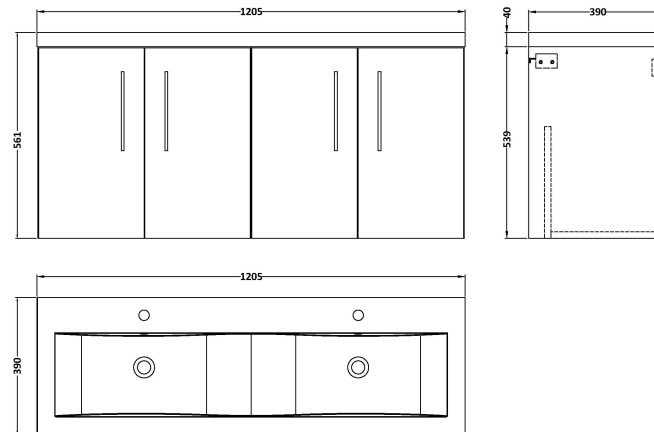

Sales Code: ARN3023F

Description: 1200 Wh 4-Door Vanity & Double Basin

Packaging Details

Barcode: 5056678449271

Sales Code: CBM424

Description: Double Ceramic Basin 1208X392

Product Dimensions

Height (mm):	390
Width (mm):	1205
Depth (mm):	175
Nett Weight (kg):	27

Packaging Dimensions

Height (mm):	205
Width (mm):	1270
Depth (mm):	510
Gross Weight (kg):	27

Packaging Data

Box Colour:	Brown Cardboard Box - Printed
Box Qty:	1
Label Size:	100 x 50
Label Colour:	White Label
Label Qty:	2

Outer Box Dimensions (If Applicable)

Height (mm):	
Width (mm):	
Depth (mm):	
Gross Weight (kg):	
Barcode:	5056211875826

Product Details

Country of Origin:	China
Fitting Instruction:	No
Certification: CE & UKCA:	No
WRAS:	N/A
WRAS No:	N/A
Product Material:	Vitreous China
Fixing Supplied:	No

Sales Code: NVF3023

Description: 600 Wh 2-Door Unit (365 Deep)

Product Dimensions

Height (mm):	540
Width (mm):	600
Depth (mm):	383
Nett Weight (kg):	14.2

Packaging Dimensions

Height (mm):	560
Width (mm):	620
Depth (mm):	405
Gross Weight (kg):	14.7