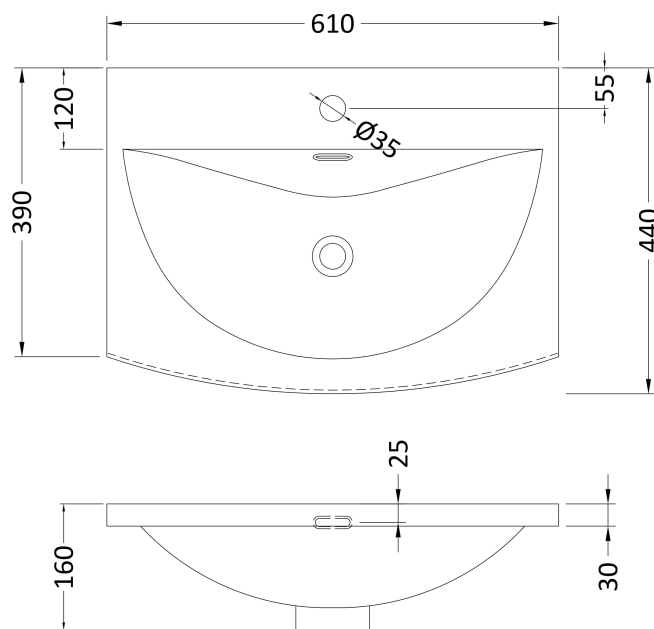

Packaging Dimensions

Height (mm):	560
Width (mm):	620
Depth (mm):	405
Gross Weight (kg):	14.7

Packaging Data

Box Colour:	Brown Cardboard Box
Box Qty:	1
Label Size:	100 x 50
Label Colour:	White Label
Label Qty:	2

Outer Box Dimensions (If Applicable)

Height (mm):	
Width (mm):	
Depth (mm):	
Gross Weight (kg):	
Barcode:	5056678436660

Product Details

Country of Origin:	United Kingdom
Fitting Instruction:	No
CE & UKCA:	N/A
FSC Certified Materials:	Yes
Colour:	Bleached Cuneo Oak
Construction Method:	Cam & Wood Dowel
Construction Type:	Rigid
Cabinet Finish:	MFC Textured Woodgrain
Fascia Finish:	MFC Textured Woodgrain
Cabinet Thickness (mm):	18
Fascia Thickness (mm):	18
Drawer Included:	No
Drawer Type:	Not Applicable
No of Shelves:	0
Hinge Type:	95 Degree Clip-On Soft Close
Hinge Included:	Yes
Adjustable Legs:	No
Fixings Included:	Yes
Handle Style:	Contemporary
Waste Shroud:	No
Handle Included:	Yes
Handle Type:	D-Shape

Sales Code: NVM043

Description: 600 Curved Basin 1Th

Product Dimensions

Height (mm):	160
Width (mm):	610
Depth (mm):	440
Nett Weight (kg):	11

Packaging Dimensions

Height (mm):	190
Width (mm):	630
Depth (mm):	415
Gross Weight (kg):	11.5

Packaging Data

Box Colour:	Brown Cardboard Box - Printed
Box Qty:	1
Label Size:	100 x 50
Label Colour:	White Label
Label Qty:	2

Outer Box Dimensions (If Applicable)

Height (mm):	
Width (mm):	
Depth (mm):	
Gross Weight (kg):	
Barcode:	5056462620961