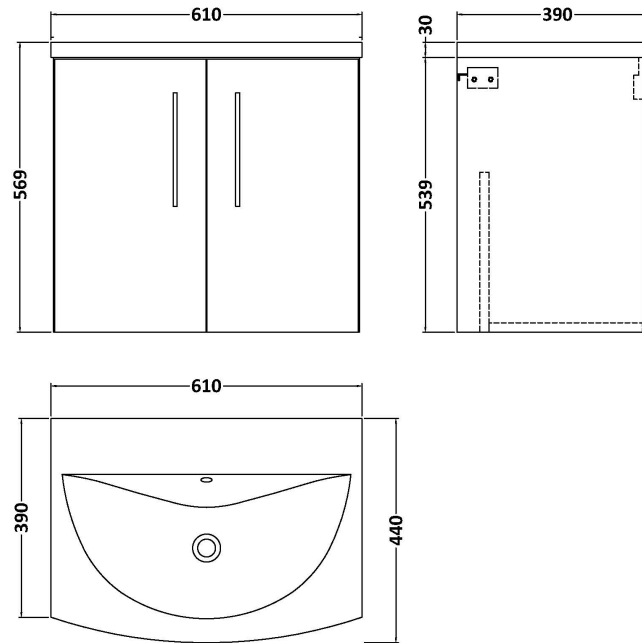

Sales Code: ARN3023G

Description: 600 Wh 2-Door Vanity & Basin 4

Packaging Details

Barcode: 5056678449288

Sales Code: NVF3023

Description: 600 Wh 2-Door Unit (365 Deep)

Product Dimensions

Height (mm):	540
Width (mm):	600
Depth (mm):	383
Nett Weight (kg):	14.2

Packaging Dimensions

Height (mm):	560
Width (mm):	620
Depth (mm):	405
Gross Weight (kg):	14.7

Packaging Data

Box Colour:	Brown Cardboard Box
Box Qty:	1
Label Size:	100 x 50
Label Colour:	White Label
Label Qty:	2

Outer Box Dimensions (If Applicable)

Height (mm):	
Width (mm):	
Depth (mm):	
Gross Weight (kg):	
Barcode:	5056678436660

Product Details

Country of Origin:	United Kingdom
Fitting Instruction:	No
CE & UKCA:	N/A
FSC Certified Materials:	Yes
Colour:	Bleached Cuneo Oak
Construction Method:	Cam & Wood Dowel
Construction Type:	Rigid
Cabinet Finish:	MFC Textured Woodgrain
Fascia Finish:	MFC Textured Woodgrain
Cabinet Thickness (mm):	18
Fascia Thickness (mm):	18
Drawer Included:	No
Drawer Type:	Not Applicable
No of Shelves:	0
Hinge Type:	95 Degree Clip-On Soft Close
Hinge Included:	Yes
Adjustable Legs:	No
Fixings Included:	Yes
Handle Style:	Contemporary
Waste Shroud:	No
Handle Included:	Yes
Handle Type:	D-Shape

Sales Code: NVM043

Description: 600 Curved Basin 1Th

Product Dimensions

Height (mm):	160
Width (mm):	610
Depth (mm):	440
Nett Weight (kg):	11

Packaging Dimensions

Height (mm):	190
Width (mm):	630
Depth (mm):	415
Gross Weight (kg):	11.5