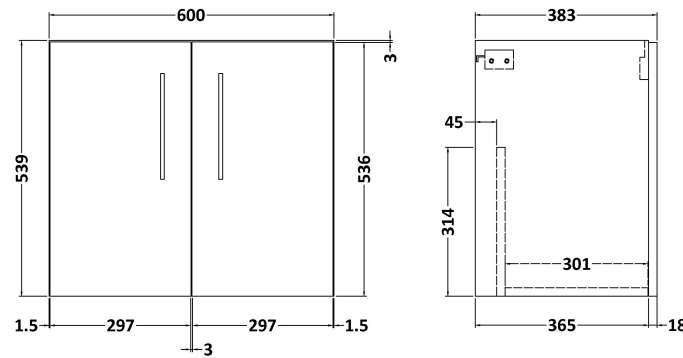

Sales Code: ARN3023G

Description: 600 Wh 2-Door Vanity & Basin 4

Packaging Details

Barcode: 5056678449288

Sales Code: NVF3023

Description: 600 Wh 2-Door Unit (365 Deep)

Product Dimensions

Height (mm):	540
Width (mm):	600
Depth (mm):	383
Nett Weight (kg):	14.2

Packaging Dimensions

Height (mm):	560
Width (mm):	620
Depth (mm):	405
Gross Weight (kg):	14.7

Packaging Data

Box Colour:	Brown Cardboard Box
Box Qty:	1
Label Size:	100 x 50
Label Colour:	White Label
Label Qty:	2

Outer Box Dimensions (If Applicable)

Height (mm):	
Width (mm):	
Depth (mm):	
Gross Weight (kg):	
Barcode:	5056678436660

Product Details

Country of Origin:	United Kingdom
Fitting Instruction:	No
CE & UKCA:	N/A
FSC Certified Materials:	Yes
Colour:	Bleached Cuneo Oak
Construction Method:	Cam & Wood Dowel
Construction Type:	Rigid
Cabinet Finish:	MFC Textured Woodgrain
Fascia Finish:	MFC Textured Woodgrain
Cabinet Thickness (mm):	18
Fascia Thickness (mm):	18
Drawer Included:	No
Drawer Type:	Not Applicable
No of Shelves:	0
Hinge Type:	95 Degree Clip-On Soft Close
Hinge Included:	Yes
Adjustable Legs:	No
Fixings Included:	Yes
Handle Style:	Contemporary
Waste Shroud:	No
Handle Included:	Yes
Handle Type:	D-Shape

Sales Code: NVM043

Description: 600 Curved Basin 1Th

Product Dimensions

Height (mm):	160
Width (mm):	610
Depth (mm):	440
Nett Weight (kg):	11

Packaging Dimensions

Height (mm):	190
Width (mm):	630
Depth (mm):	415
Gross Weight (kg):	11.5