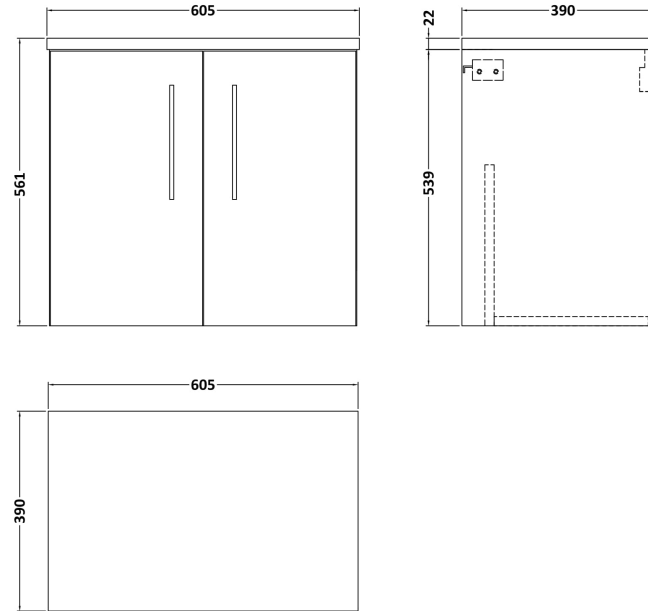

Sales Code: ARN3023LCM

Description: 600 Wh 2-Door Vanity & Laminate Top

Packaging Details

Barcode: 5056678455258

Sales Code: LCM600

Description: Laminate Worktop 605X390x22mm

Product Dimensions

Height (mm):	22
Width (mm):	605
Depth (mm):	390
Nett Weight (kg):	2

Packaging Dimensions

Height (mm):	25
Width (mm):	610
Depth (mm):	455
Gross Weight (kg):	2

Packaging Data

Box Colour:	Brown Cardboard Box
Box Qty:	1
Label Size:	100 x 50
Label Colour:	White Label
Label Qty:	1

Sales Code: NVF3023

Description: 600 Wh 2-Door Unit (365 Deep)

Product Dimensions

Height (mm):	540
Width (mm):	600
Depth (mm):	383
Nett Weight (kg):	14.2

Packaging Dimensions

Height (mm):	560
Width (mm):	620
Depth (mm):	405
Gross Weight (kg):	14.7

Packaging Data

Box Colour:	Brown Cardboard Box
Box Qty:	1
Label Size:	100 x 50
Label Colour:	White Label
Label Qty:	2

Outer Box Dimensions (If Applicable)

Height (mm):	
Width (mm):	
Depth (mm):	
Gross Weight (kg):	
Barcode:	5056678436660