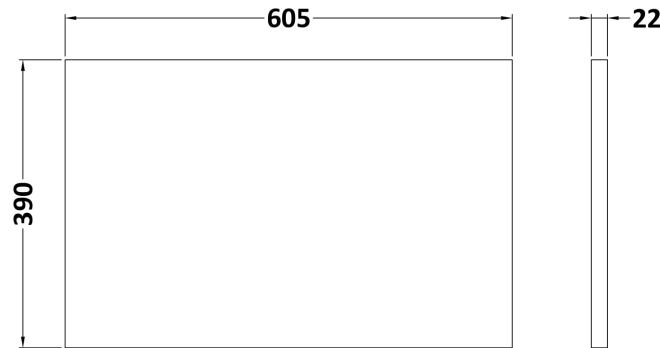

Sales Code: ARN3023LCM

Description: 600 Wh 2-Door Vanity & Laminate Top

Packaging Details

Barcode: 5056678455258

Sales Code: LCM600

Description: Laminate Worktop 605X390x22mm

Product Dimensions

Height (mm):	22
Width (mm):	605
Depth (mm):	390
Nett Weight (kg):	2

Packaging Dimensions

Height (mm):	25
Width (mm):	610
Depth (mm):	455
Gross Weight (kg):	2

Packaging Data

Box Colour:	Brown Cardboard Box
Box Qty:	1
Label Size:	100 x 50
Label Colour:	White Label
Label Qty:	1

Sales Code: NVF3023

Description: 600 Wh 2-Door Unit (365 Deep)

Product Dimensions

Height (mm):	540
Width (mm):	600
Depth (mm):	383
Nett Weight (kg):	14.2

Packaging Dimensions

Height (mm):	560
Width (mm):	620
Depth (mm):	405
Gross Weight (kg):	14.7

Packaging Data

Box Colour:	Brown Cardboard Box
Box Qty:	1
Label Size:	100 x 50
Label Colour:	White Label
Label Qty:	2

Outer Box Dimensions (If Applicable)

Height (mm):	
Width (mm):	
Depth (mm):	
Gross Weight (kg):	
Barcode:	5056678436660