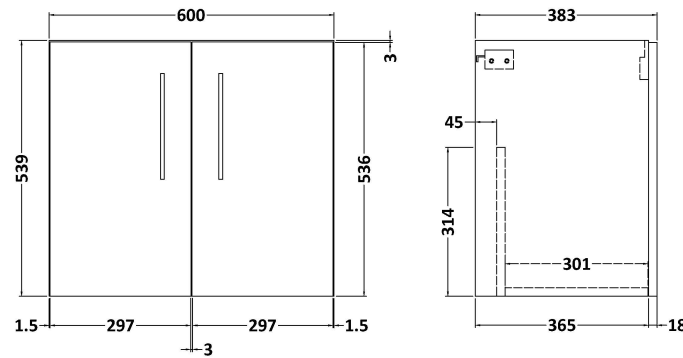

Sales Code: ARN3023LCM

Description: 600 Wh 2-Door Vanity & Laminate Top

Packaging Details

Barcode: 5056678455258

Sales Code: LCM600

Description: Laminate Worktop 605X390x22mm

Product Dimensions

Height (mm):	22
Width (mm):	605
Depth (mm):	390
Nett Weight (kg):	2

Packaging Dimensions

Height (mm):	25
Width (mm):	610
Depth (mm):	455
Gross Weight (kg):	2

Packaging Data

Box Colour:	Brown Cardboard Box
Box Qty:	1
Label Size:	100 x 50
Label Colour:	White Label
Label Qty:	1

Sales Code: NVF3023

Description: 600 Wh 2-Door Unit (365 Deep)

Product Dimensions

Height (mm):	540
Width (mm):	600
Depth (mm):	383
Nett Weight (kg):	14.2

Packaging Dimensions

Height (mm):	560
Width (mm):	620
Depth (mm):	405
Gross Weight (kg):	14.7

Packaging Data

Box Colour:	Brown Cardboard Box
Box Qty:	1
Label Size:	100 x 50
Label Colour:	White Label
Label Qty:	2

Outer Box Dimensions (If Applicable)

Height (mm):	
Width (mm):	
Depth (mm):	
Gross Weight (kg):	
Barcode:	5056678436660