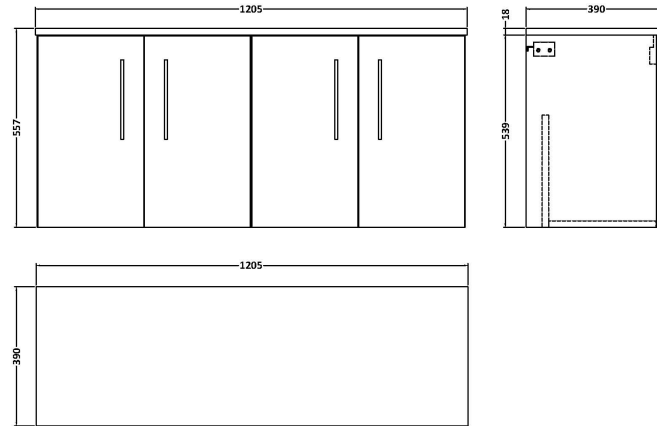

Sales Code: ARN3023W2

Description: 1200 Wh 4-Door Vanity & Worktop

Packaging Details

Barcode: 5056678449332

Sales Code: MWD3020

Description: 1200 Worktop (1205X390x18mm)

Product Dimensions

Height (mm):	18
Width (mm):	1205
Depth (mm):	390
Nett Weight (kg):	5

Packaging Dimensions

Height (mm):	25
Width (mm):	1225
Depth (mm):	410
Gross Weight (kg):	5

Packaging Data

Box Colour:	Brown Cardboard Box - Printed
Box Qty:	1
Label Size:	100 x 50
Label Colour:	Not Applicable
Label Qty:	0

Outer Box Dimensions (If Applicable)

Height (mm):	
Width (mm):	
Depth (mm):	
Gross Weight (kg):	
Barcode:	5056678436585

Product Details

Country of Origin:	United Kingdom
Fitting Instruction:	No
CE & UKCA:	N/A
FSC Certified Materials:	Yes
Colour:	Bleached Cuneo Oak
Construction Method:	Not Applicable
Construction Type:	Flat-Pack
Cabinet Finish:	MFC Textured Woodgrain
Fascia Finish:	MFC Textured Woodgrain
Cabinet Thickness (mm):	18
Fascia Thickness (mm):	18
Drawer Included:	Not Applicable
Drawer Type:	Not Applicable
No of Shelves:	Not Applicable
Hinge Type:	Not Applicable
Hinge Included:	Not Applicable
Adjustable Legs:	Not Applicable
Fixings Included:	Yes
Handle Style:	Not Applicable
Waste Shroud:	Not Applicable
Handle Included:	Not Applicable
Handle Type:	Not Applicable

Sales Code: NVF3023

Description: 600 Wh 2-Door Unit (365 Deep)

Product Dimensions

Height (mm):	540
Width (mm):	600
Depth (mm):	383
Nett Weight (kg):	14.2

Packaging Dimensions

Height (mm):	560
Width (mm):	620
Depth (mm):	405
Gross Weight (kg):	14.7