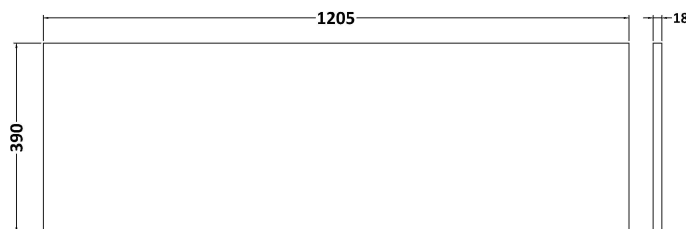

Sales Code: ARN3023W2

Description: 1200 Wh 4-Door Vanity & Worktop

Packaging Details

Barcode: 5056678449332

Sales Code: MWD3020

Description: 1200 Worktop (1205X390x18mm)

Product Dimensions

Height (mm):	18
Width (mm):	1205
Depth (mm):	390
Nett Weight (kg):	5

Packaging Dimensions

Height (mm):	25
Width (mm):	1225
Depth (mm):	410
Gross Weight (kg):	5

Packaging Data

Box Colour:	Brown Cardboard Box - Printed
Box Qty:	1
Label Size:	100 x 50
Label Colour:	Not Applicable
Label Qty:	0

Sales Code: NVF3023

Description: 600 Wh 2-Door Unit (365 Deep)

Product Dimensions

Height (mm):	540
Width (mm):	600
Depth (mm):	383
Nett Weight (kg):	14.2

Packaging Dimensions

Height (mm):	560
Width (mm):	620
Depth (mm):	405
Gross Weight (kg):	14.7

Packaging Data

Box Colour:	Brown Cardboard Box
Box Qty:	1
Label Size:	100 x 50
Label Colour:	White Label
Label Qty:	2

Outer Box Dimensions (If Applicable)

Height (mm):	
Width (mm):	
Depth (mm):	
Gross Weight (kg):	
Barcode:	5056678436660