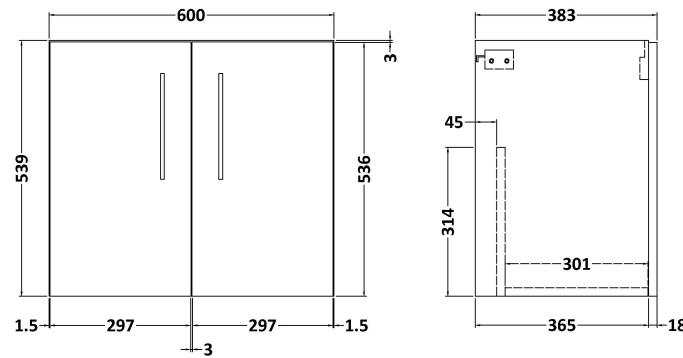

Sales Code: ARN3023W2

Description: 1200 Wh 4-Door Vanity & Worktop

Packaging Details

Barcode: 5056678449332

Sales Code: MWD3020

Description: 1200 Worktop (1205X390x18mm)

Product Dimensions

Height (mm):	18
Width (mm):	1205
Depth (mm):	390
Nett Weight (kg):	5

Packaging Dimensions

Height (mm):	25
Width (mm):	1225
Depth (mm):	410
Gross Weight (kg):	5

Packaging Data

Box Colour:	Brown Cardboard Box - Printed
Box Qty:	1
Label Size:	100 x 50
Label Colour:	Not Applicable
Label Qty:	0

Sales Code: NVF3023

Description: 600 Wh 2-Door Unit (365 Deep)

Product Dimensions

Height (mm):	540
Width (mm):	600
Depth (mm):	383
Nett Weight (kg):	14.2

Packaging Dimensions

Height (mm):	560
Width (mm):	620
Depth (mm):	405
Gross Weight (kg):	14.7

Packaging Data

Box Colour:	Brown Cardboard Box
Box Qty:	1
Label Size:	100 x 50
Label Colour:	White Label
Label Qty:	2

Outer Box Dimensions (If Applicable)

Height (mm):	
Width (mm):	
Depth (mm):	
Gross Weight (kg):	
Barcode:	5056678436660