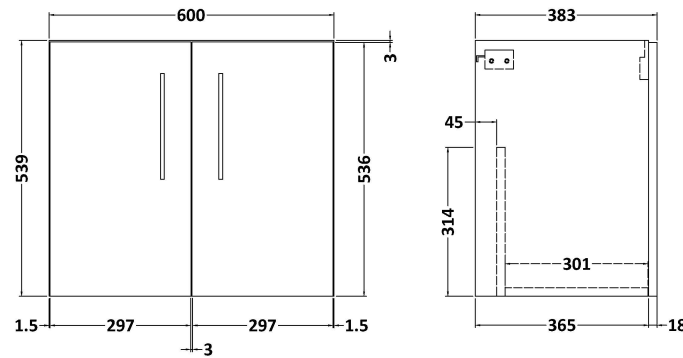

Packaging Dimensions

Height (mm):	25
Width (mm):	625
Depth (mm):	410
Gross Weight (kg):	3

Packaging Data

Box Colour:	Brown Cardboard Box
Box Qty:	1
Label Size:	50 x 100
Label Colour:	White Label
Label Qty:	2

Outer Box Dimensions (If Applicable)

Height (mm):	
Width (mm):	
Depth (mm):	
Gross Weight (kg):	
Barcode:	5056678436592

Product Details

Country of Origin:	United Kingdom
Fitting Instruction:	No
CE & UKCA:	N/A
FSC Certified Materials:	Yes
Colour:	Bleached Cuneo Oak
Construction Method:	Not Applicable
Construction Type:	Flat-Pack
Cabinet Finish:	MFC Textured Woodgrain
Fascia Finish:	MFC Textured Woodgrain
Cabinet Thickness (mm):	18
Fascia Thickness (mm):	18
Drawer Included:	Not Applicable
Drawer Type:	Not Applicable
No of Shelves:	Not Applicable
Hinge Type:	Not Applicable
Hinge Included:	Not Applicable
Adjustable Legs:	Not Applicable
Fixings Included:	Yes
Handle Style:	Not Applicable
Waste Shroud:	Not Applicable
Handle Included:	Not Applicable
Handle Type:	Not Applicable

Sales Code: NVF3023

Description: 600 Wh 2-Door Unit (365 Deep)

Product Dimensions

Height (mm):	540
Width (mm):	600
Depth (mm):	383
Nett Weight (kg):	14.2

Packaging Dimensions

Height (mm):	560
Width (mm):	620
Depth (mm):	405
Gross Weight (kg):	14.7

Packaging Data

Box Colour:	Brown Cardboard Box
Box Qty:	1
Label Size:	100 x 50
Label Colour:	White Label
Label Qty:	2

Outer Box Dimensions (If Applicable)

Height (mm):	
Width (mm):	
Depth (mm):	
Gross Weight (kg):	
Barcode:	5056678436660