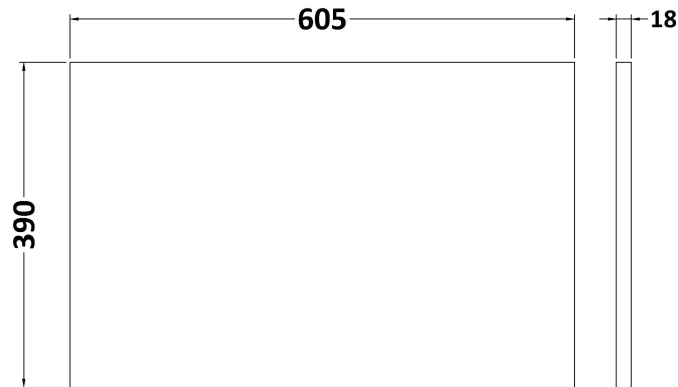

Sales Code: ARN3023W

Description: 600 Wh 2-Door Vanity & Worktop

Packaging Details

Barcode: 5056678449325

Sales Code: MWD3060

Description: 600 Worktop (605X390x18mm)

Product Dimensions

Height (mm):	18
Width (mm):	605
Depth (mm):	390
Nett Weight (kg):	2.5

Packaging Dimensions

Height (mm):	25
Width (mm):	625
Depth (mm):	410
Gross Weight (kg):	3

Packaging Data

Box Colour:	Brown Cardboard Box
Box Qty:	1
Label Size:	50 x 100
Label Colour:	White Label
Label Qty:	2

Sales Code: NVF3023

Description: 600 Wh 2-Door Unit (365 Deep)

Product Dimensions

Height (mm):	540
Width (mm):	600
Depth (mm):	383
Nett Weight (kg):	14.2

Packaging Dimensions

Height (mm):	560
Width (mm):	620
Depth (mm):	405
Gross Weight (kg):	14.7

Packaging Data

Box Colour:	Brown Cardboard Box
Box Qty:	1
Label Size:	100 x 50
Label Colour:	White Label
Label Qty:	2

Outer Box Dimensions (If Applicable)

Height (mm):	
Width (mm):	
Depth (mm):	
Gross Weight (kg):	
Barcode:	5056678436660