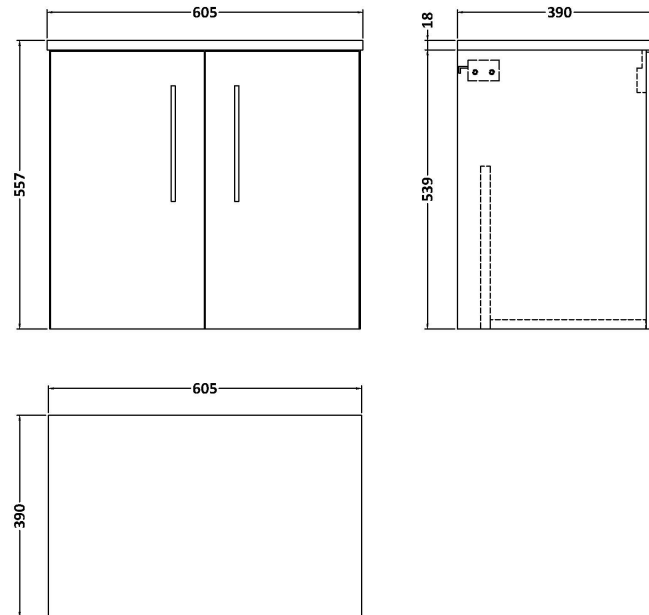

Sales Code: ARN3023W

Description: 600 Wh 2-Door Vanity & Worktop

Packaging Details

Barcode: 5056678449325

Sales Code: MWD3060

Description: 600 Worktop (605X390x18mm)

Product Dimensions

Height (mm):	18
Width (mm):	605
Depth (mm):	390
Nett Weight (kg):	2.5

Packaging Dimensions

Height (mm):	25
Width (mm):	625
Depth (mm):	410
Gross Weight (kg):	3

Packaging Data

Box Colour:	Brown Cardboard Box
Box Qty:	1
Label Size:	50 x 100
Label Colour:	White Label
Label Qty:	2

Sales Code: NVF3023

Description: 600 Wh 2-Door Unit (365 Deep)

Product Dimensions

Height (mm):	540
Width (mm):	600
Depth (mm):	383
Nett Weight (kg):	14.2

Packaging Dimensions

Height (mm):	560
Width (mm):	620
Depth (mm):	405
Gross Weight (kg):	14.7

Packaging Data

Box Colour:	Brown Cardboard Box
Box Qty:	1
Label Size:	100 x 50
Label Colour:	White Label
Label Qty:	2

Outer Box Dimensions (If Applicable)

Height (mm):	
Width (mm):	
Depth (mm):	
Gross Weight (kg):	
Barcode:	5056678436660