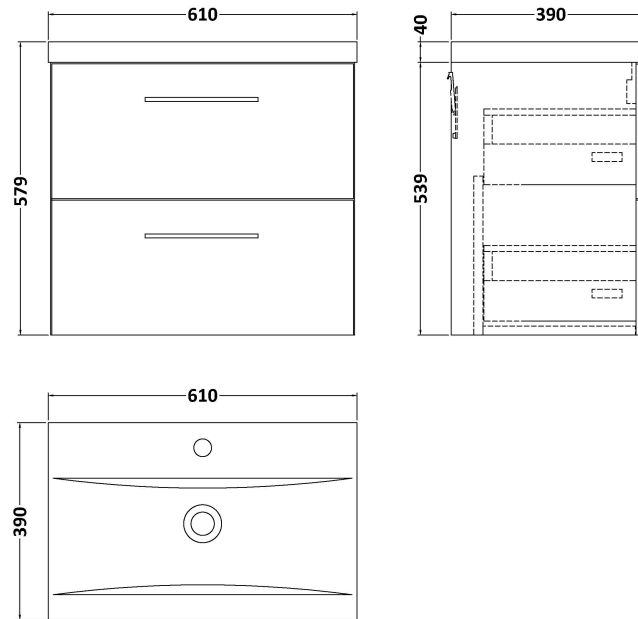

Sales Code: ARN3024A

Description: 600 Wh 2-Drawer Vanity & Basin 1

Packaging Details

Barcode: 5056678449349