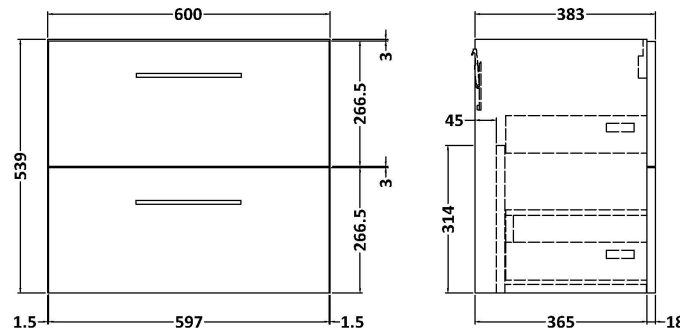

### Product Dimensions

Height (mm):	540
Width (mm):	600
Depth (mm):	383
Nett Weight (kg):	21.5

### Packaging Dimensions

Height (mm):	560
Width (mm):	520
Depth (mm):	405
Gross Weight (kg):	22

### Product Dimensions

Height (mm):	180
Width (mm):	610
Depth (mm):	390
Nett Weight (kg):	11

### Packaging Dimensions

Height (mm):	200
Width (mm):	410
Depth (mm):	630
Gross Weight (kg):	11