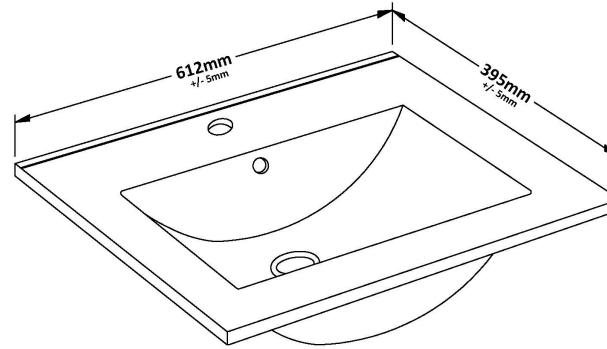

Packaging Dimensions

Height (mm):	560
Width (mm):	520
Depth (mm):	405
Gross Weight (kg):	22

Packaging Data

Box Colour:	Brown Cardboard Box
Box Qty:	1
Label Size:	100 x 50
Label Colour:	White Label
Label Qty:	2

Outer Box Dimensions (If Applicable)

Height (mm):	
Width (mm):	
Depth (mm):	
Gross Weight (kg):	
Barcode:	5056678436677

Product Details

Country of Origin:	United Kingdom
Fitting Instruction:	No
CE & UKCA:	N/A
FSC Certified Materials:	Yes
Colour:	Bleached Cuneo Oak
Construction Method:	Cam & Wood Dowel
Construction Type:	Rigid
Cabinet Finish:	MFC Textured Woodgrain
Fascia Finish:	MFC Textured Woodgrain
Cabinet Thickness (mm):	18
Fascia Thickness (mm):	18
Drawer Included:	Yes
Drawer Type:	80mm High Metal Softclose
No of Shelves:	0
Hinge Type:	Not Applicable
Hinge Included:	Not Applicable
Adjustable Legs:	No
Fixings Included:	Yes
Handle Style:	Contemporary
Waste Shroud:	Yes
Handle Included:	Yes
Handle Type:	D-Shape

Sales Code: NVM003

Description: Minimalist Basin 600mm

Product Dimensions

Height (mm):	170
Width (mm):	600
Depth (mm):	390
Nett Weight (kg):	10.76

Packaging Dimensions

Height (mm):	200
Width (mm):	400
Depth (mm):	620
Gross Weight (kg):	10.76

Packaging Data

Box Colour:	Brown Cardboard Box - Printed
Box Qty:	1
Label Size:	100 x 50
Label Colour:	White Label
Label Qty:	2

Outer Box Dimensions (If Applicable)

Height (mm):	
Width (mm):	
Depth (mm):	
Gross Weight (kg):	
Barcode:	5055146194668