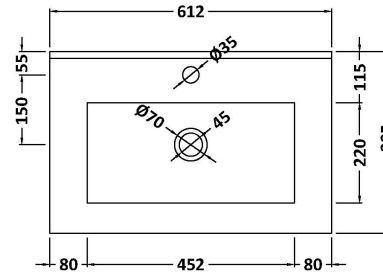

Packaging Dimensions

Height (mm):	560
Width (mm):	520
Depth (mm):	405
Gross Weight (kg):	22

Packaging Data

Box Colour:	Brown Cardboard Box
Box Qty:	1
Label Size:	100 x 50
Label Colour:	White Label
Label Qty:	2

Outer Box Dimensions (If Applicable)

Height (mm):	
Width (mm):	
Depth (mm):	
Gross Weight (kg):	
Barcode:	5056678436677

Product Details

Country of Origin:	United Kingdom
Fitting Instruction:	No
CE & UKCA:	N/A
FSC Certified Materials:	Yes
Colour:	Bleached Cuneo Oak
Construction Method:	Cam & Wood Dowel
Construction Type:	Rigid
Cabinet Finish:	MFC Textured Woodgrain
Fascia Finish:	MFC Textured Woodgrain
Cabinet Thickness (mm):	18
Fascia Thickness (mm):	18
Drawer Included:	Yes
Drawer Type:	80mm High Metal Softclose
No of Shelves:	0
Hinge Type:	Not Applicable
Hinge Included:	Not Applicable
Adjustable Legs:	No
Fixings Included:	Yes
Handle Style:	Contemporary
Waste Shroud:	Yes
Handle Included:	Yes
Handle Type:	D-Shape

Sales Code: NVM003

Description: Minimalist Basin 600mm

Product Dimensions

Height (mm):	170
Width (mm):	600
Depth (mm):	390
Nett Weight (kg):	10.76

Packaging Dimensions

Height (mm):	200
Width (mm):	400
Depth (mm):	620
Gross Weight (kg):	10.76

Packaging Data

Box Colour:	Brown Cardboard Box - Printed
Box Qty:	1
Label Size:	100 x 50
Label Colour:	White Label
Label Qty:	2

Outer Box Dimensions (If Applicable)

Height (mm):	
Width (mm):	
Depth (mm):	
Gross Weight (kg):	
Barcode:	5055146194668