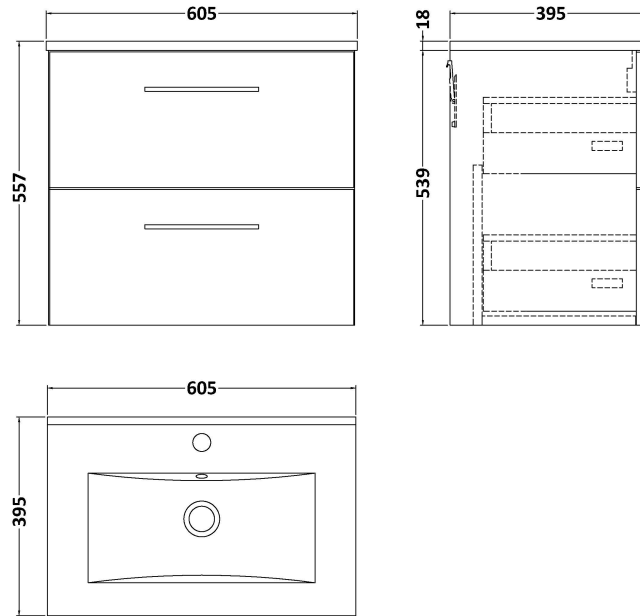

Sales Code: ARN3024B

Description: 600 Wh 2-Drawer Vanity & Basin 2

Packaging Details

Barcode: 5056678449356

Sales Code: NVF3024

Description: 600 Wh 2-Drawer Unit (365 Deep)

Product Dimensions

Height (mm):	540
Width (mm):	600
Depth (mm):	383
Nett Weight (kg):	21.5

Packaging Dimensions

Height (mm):	560
Width (mm):	520
Depth (mm):	405
Gross Weight (kg):	22

Packaging Data

Box Colour:	Brown Cardboard Box
Box Qty:	1
Label Size:	100 x 50
Label Colour:	White Label
Label Qty:	2

Outer Box Dimensions (If Applicable)

Height (mm):	
Width (mm):	
Depth (mm):	
Gross Weight (kg):	
Barcode:	5056678436677

Product Details

Country of Origin:	United Kingdom
Fitting Instruction:	No
CE & UKCA:	N/A
FSC Certified Materials:	Yes
Colour:	Bleached Cuneo Oak
Construction Method:	Cam & Wood Dowel
Construction Type:	Rigid
Cabinet Finish:	MFC Textured Woodgrain
Fascia Finish:	MFC Textured Woodgrain
Cabinet Thickness (mm):	18
Fascia Thickness (mm):	18
Drawer Included:	Yes
Drawer Type:	80mm High Metal Softclose
No of Shelves:	0
Hinge Type:	Not Applicable
Hinge Included:	Not Applicable
Adjustable Legs:	No
Fixings Included:	Yes
Handle Style:	Contemporary
Waste Shroud:	Yes
Handle Included:	Yes
Handle Type:	D-Shape

Sales Code: NVM003

Description: Minimalist Basin 600mm

Product Dimensions

Height (mm):	170
Width (mm):	600
Depth (mm):	390
Nett Weight (kg):	10.76

Packaging Dimensions

Height (mm):	200
Width (mm):	400
Depth (mm):	620
Gross Weight (kg):	10.76