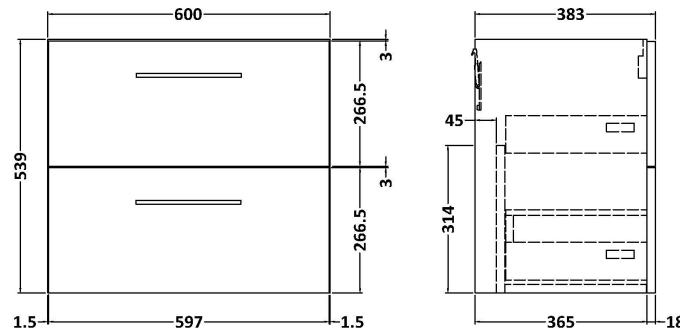

Sales Code: ARN3024B

Description: 600 Wh 2-Drawer Vanity & Basin 2

Packaging Details

Barcode: 5056678449356

Sales Code: NVF3024

Description: 600 Wh 2-Drawer Unit (365 Deep)

Product Dimensions

Height (mm):	540
Width (mm):	600
Depth (mm):	383
Nett Weight (kg):	21.5

Packaging Dimensions

Height (mm):	560
Width (mm):	520
Depth (mm):	405
Gross Weight (kg):	22

Packaging Data

Box Colour:	Brown Cardboard Box
Box Qty:	1
Label Size:	100 x 50
Label Colour:	White Label
Label Qty:	2

Sales Code: NVM003

Description: Minimalist Basin 600mm

Product Dimensions

Height (mm):	170
Width (mm):	600
Depth (mm):	390
Nett Weight (kg):	10.76

Packaging Dimensions

Height (mm):	200
Width (mm):	400
Depth (mm):	620
Gross Weight (kg):	10.76

Packaging Data

Box Colour:	Brown Cardboard Box - Printed
Box Qty:	1
Label Size:	100 x 50
Label Colour:	White Label
Label Qty:	2

Outer Box Dimensions (If Applicable)

Height (mm):	
Width (mm):	
Depth (mm):	
Gross Weight (kg):	
Barcode:	5055146194668