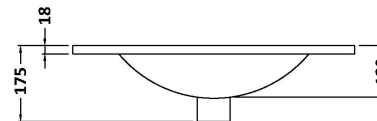

Packaging Dimensions

Height (mm):	560
Width (mm):	520
Depth (mm):	405
Gross Weight (kg):	22

Packaging Data

Box Colour:	Brown Cardboard Box
Box Qty:	1
Label Size:	100 x 50
Label Colour:	White Label
Label Qty:	2

Outer Box Dimensions (If Applicable)

Height (mm):	
Width (mm):	
Depth (mm):	
Gross Weight (kg):	
Barcode:	5056678436677

Product Details

Country of Origin:	United Kingdom
Fitting Instruction:	No
CE & UKCA:	N/A
FSC Certified Materials:	Yes
Colour:	Bleached Cuneo Oak
Construction Method:	Cam & Wood Dowel
Construction Type:	Rigid
Cabinet Finish:	MFC Textured Woodgrain
Fascia Finish:	MFC Textured Woodgrain
Cabinet Thickness (mm):	18
Fascia Thickness (mm):	18
Drawer Included:	Yes
Drawer Type:	80mm High Metal Softclose
No of Shelves:	0
Hinge Type:	Not Applicable
Hinge Included:	Not Applicable
Adjustable Legs:	No
Fixings Included:	Yes
Handle Style:	Contemporary
Waste Shroud:	Yes
Handle Included:	Yes
Handle Type:	D-Shape

Sales Code: NVM003

Description: Minimalist Basin 600mm

Product Dimensions

Height (mm):	170
Width (mm):	600
Depth (mm):	390
Nett Weight (kg):	10.76

Packaging Dimensions

Height (mm):	200
Width (mm):	400
Depth (mm):	620
Gross Weight (kg):	10.76

Packaging Data

Box Colour:	Brown Cardboard Box - Printed
Box Qty:	1
Label Size:	100 x 50
Label Colour:	White Label
Label Qty:	2

Outer Box Dimensions (If Applicable)

Height (mm):	
Width (mm):	
Depth (mm):	
Gross Weight (kg):	
Barcode:	5055146194668